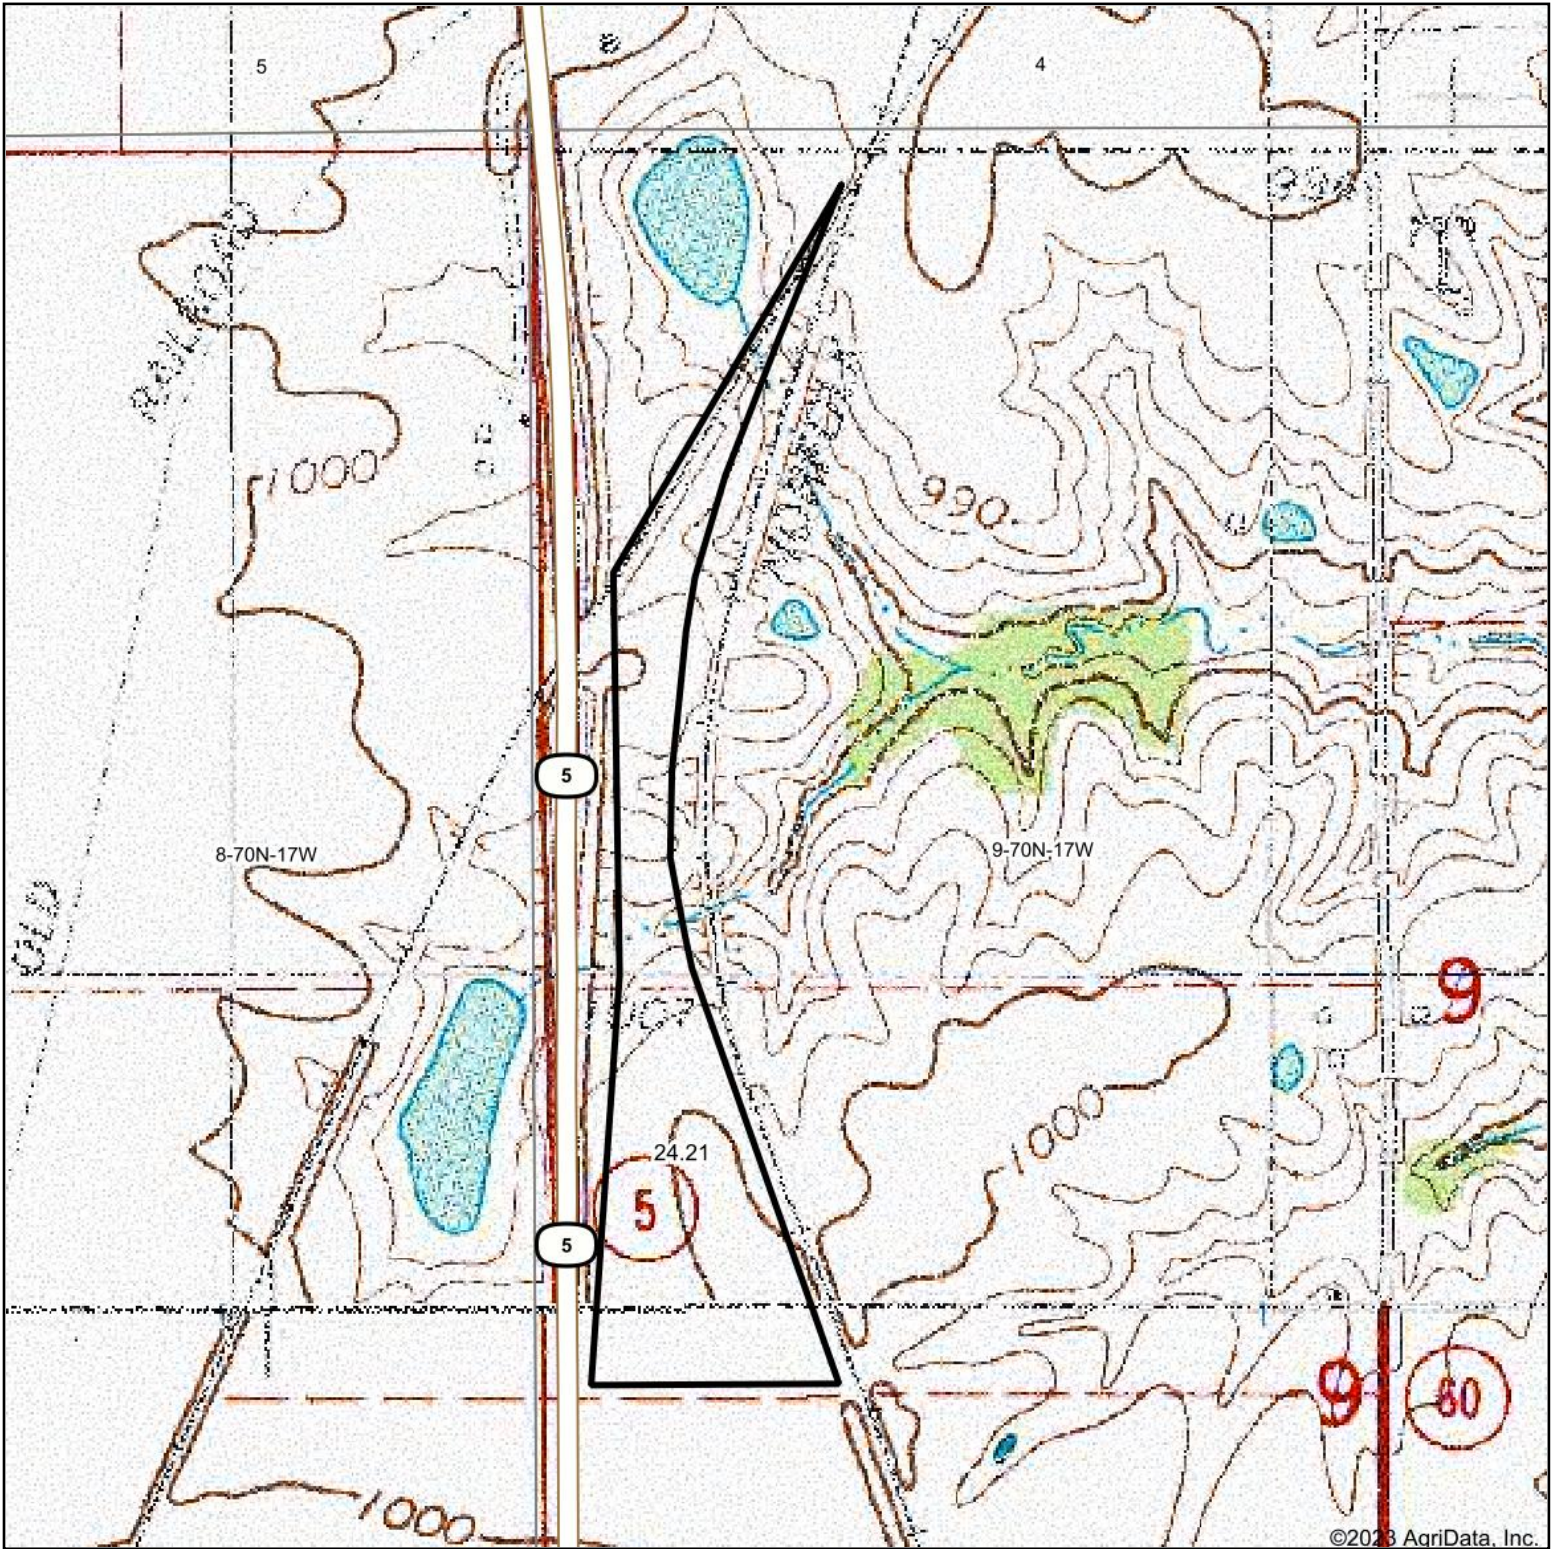

Topography Map

©2023 AgriData, Inc.

Hawkeye Farm Mgmt & Real Estate

Map Center: 40° 52' 46.43, -92° 49' 39.68

9-70N-17W
Appanoose County
Iowa

10/17/2023

Maps Provided By:

© AgriData, Inc. 2023 www.AgrIDataInc.com