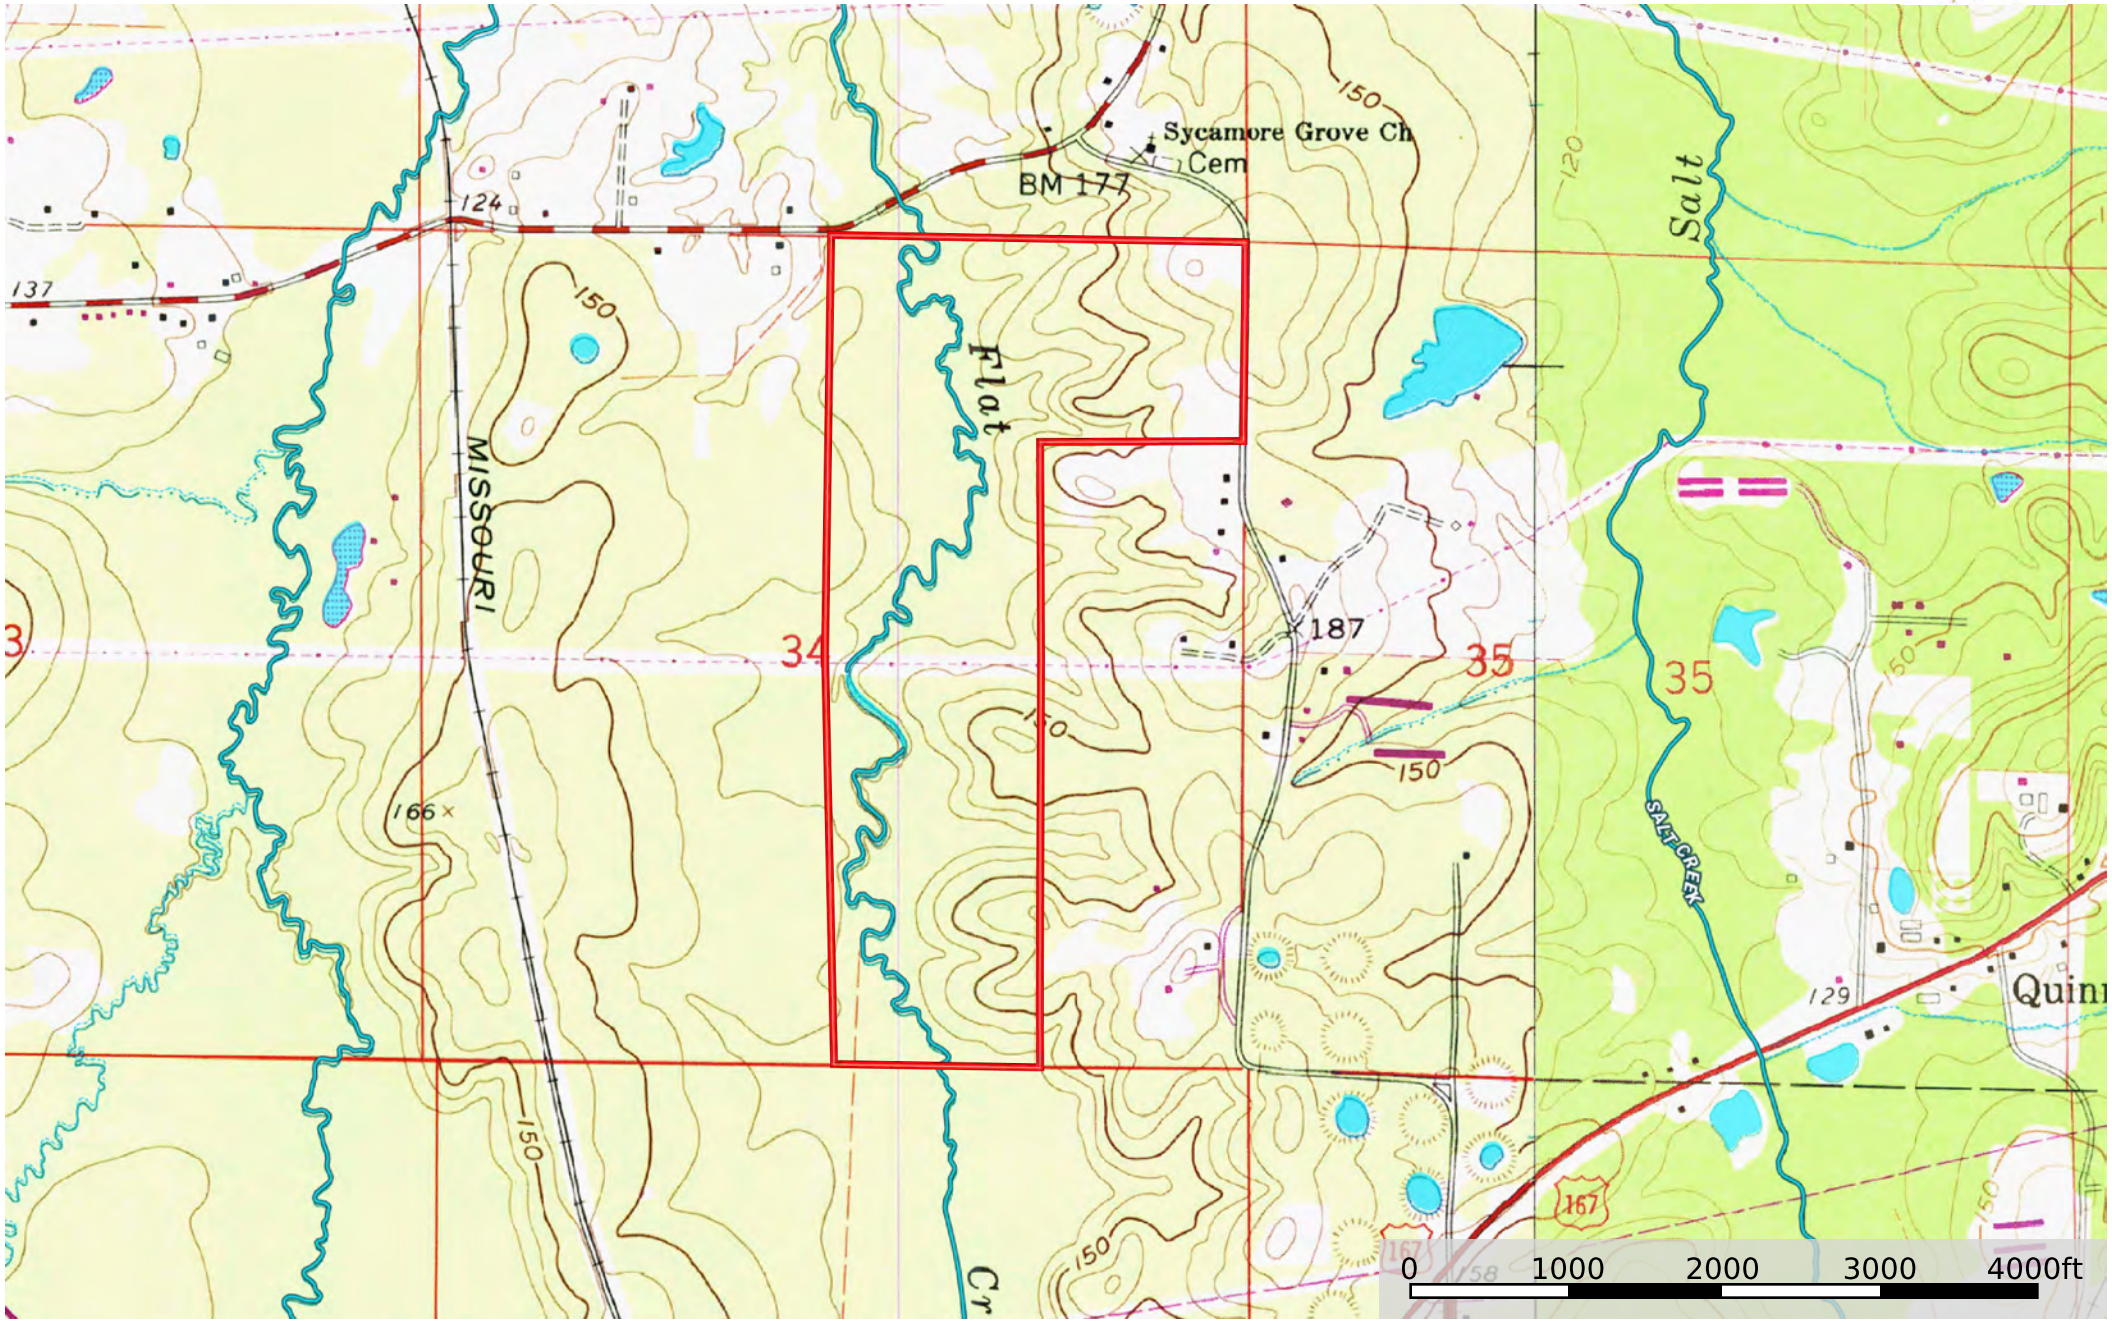

# Flat Creek Tract Union Co, AR +/- 200 Acres

- Pipeline
- Boundary
- Boundary 1
- Boundary
- Boundary 1 1
- Boundary
- Stream, Intermittent
- River/Creek
- Water Body