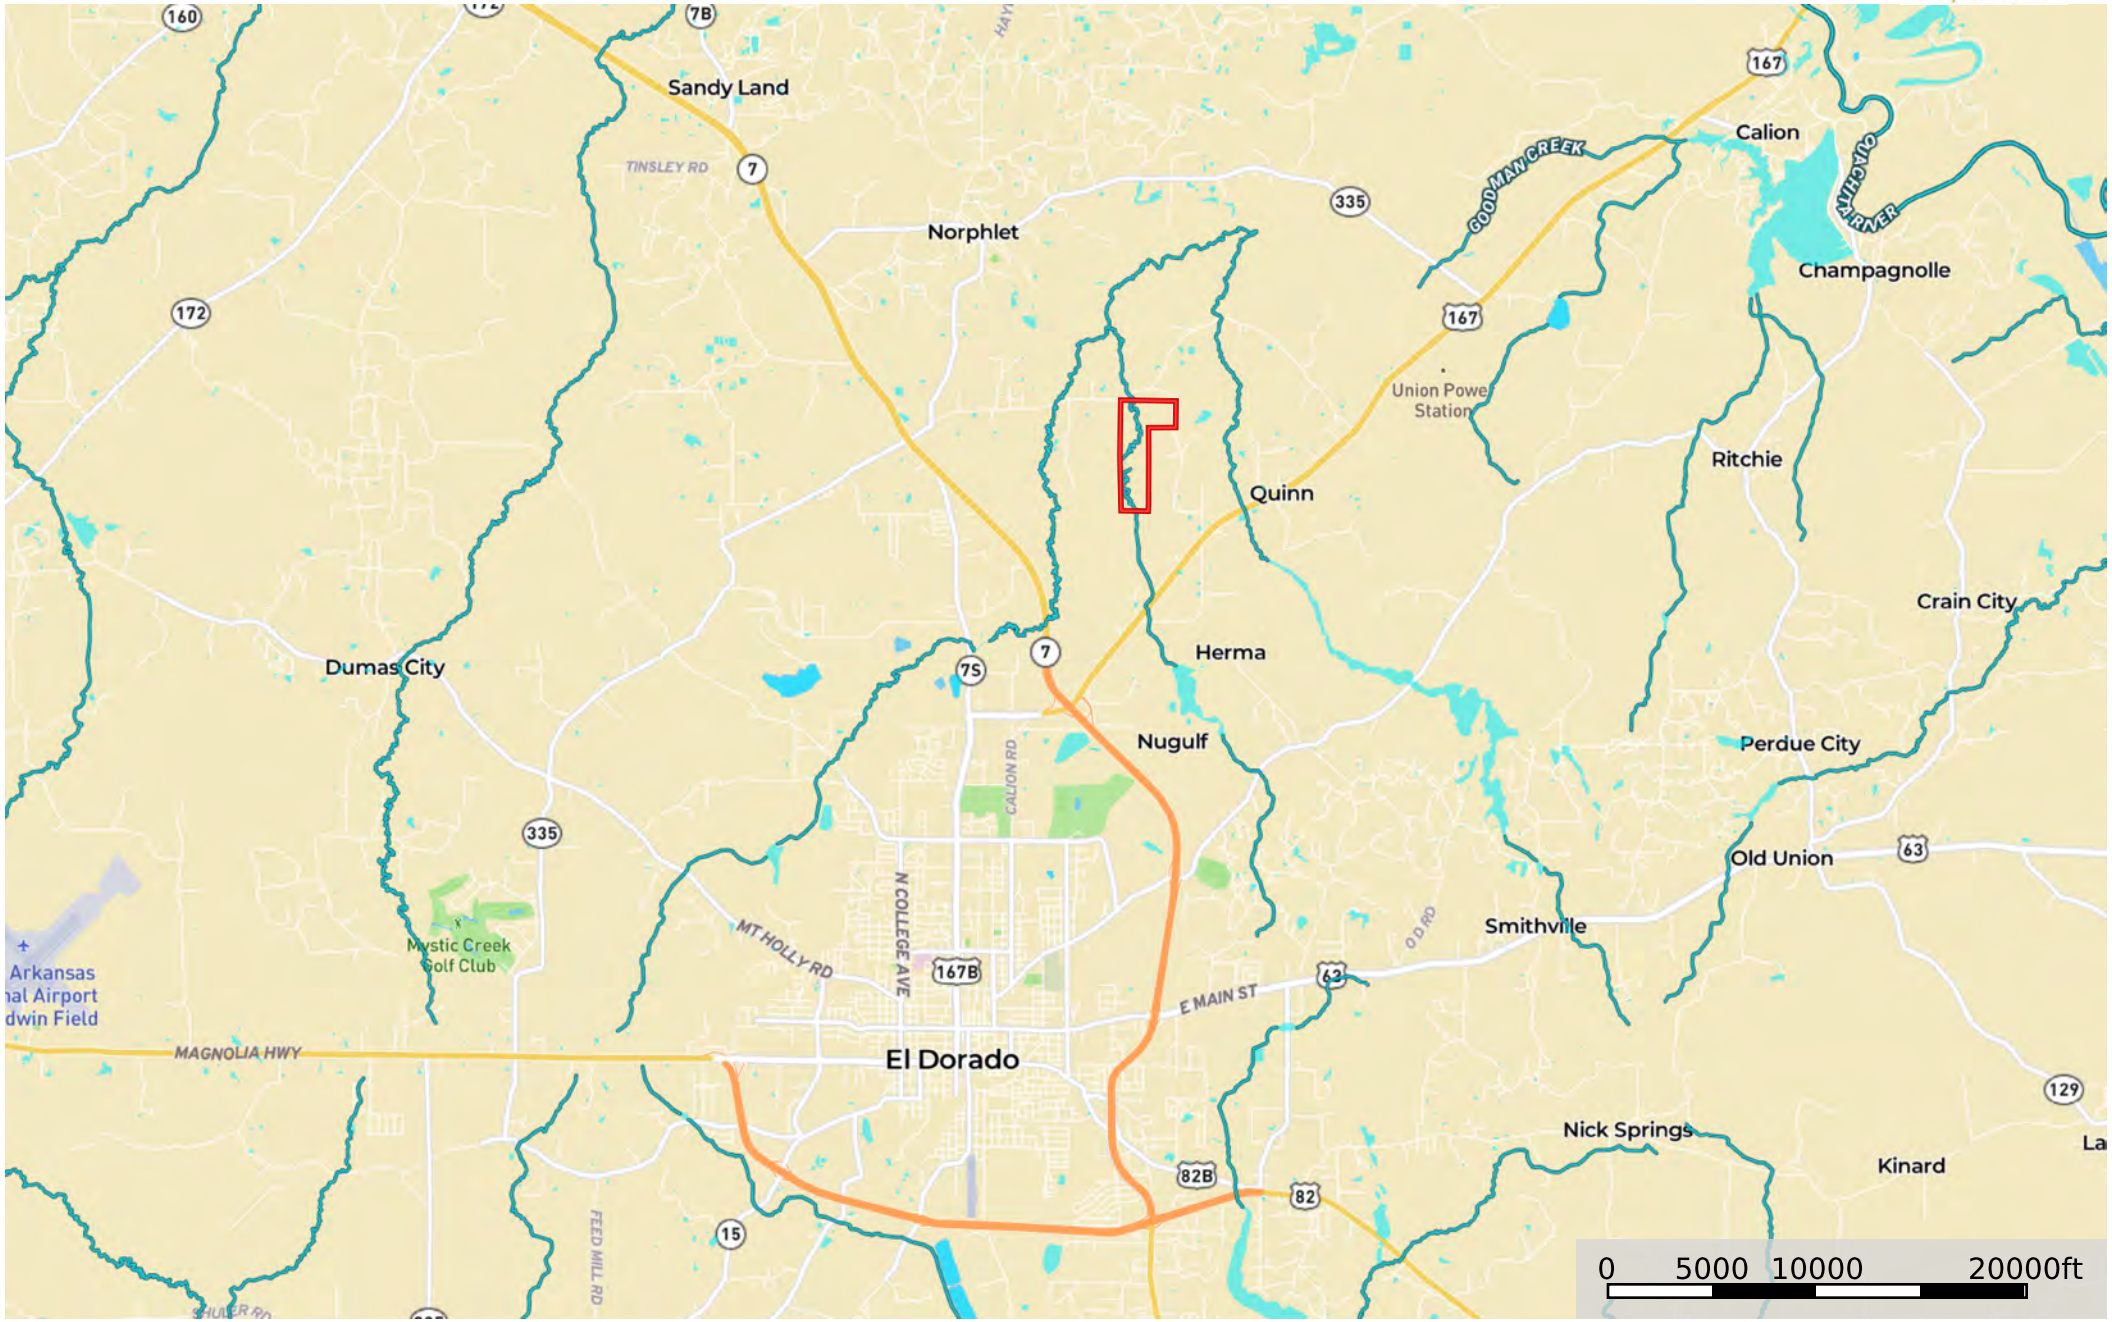

Flat Creek Tract Union Co, AR +/- 200 Acres

- Pipeline
- Boundary
- Boundary 1
- Boundary
- Boundary 1 1
- Boundary
- Stream, Intermittent
- River/Creek
- Water Body