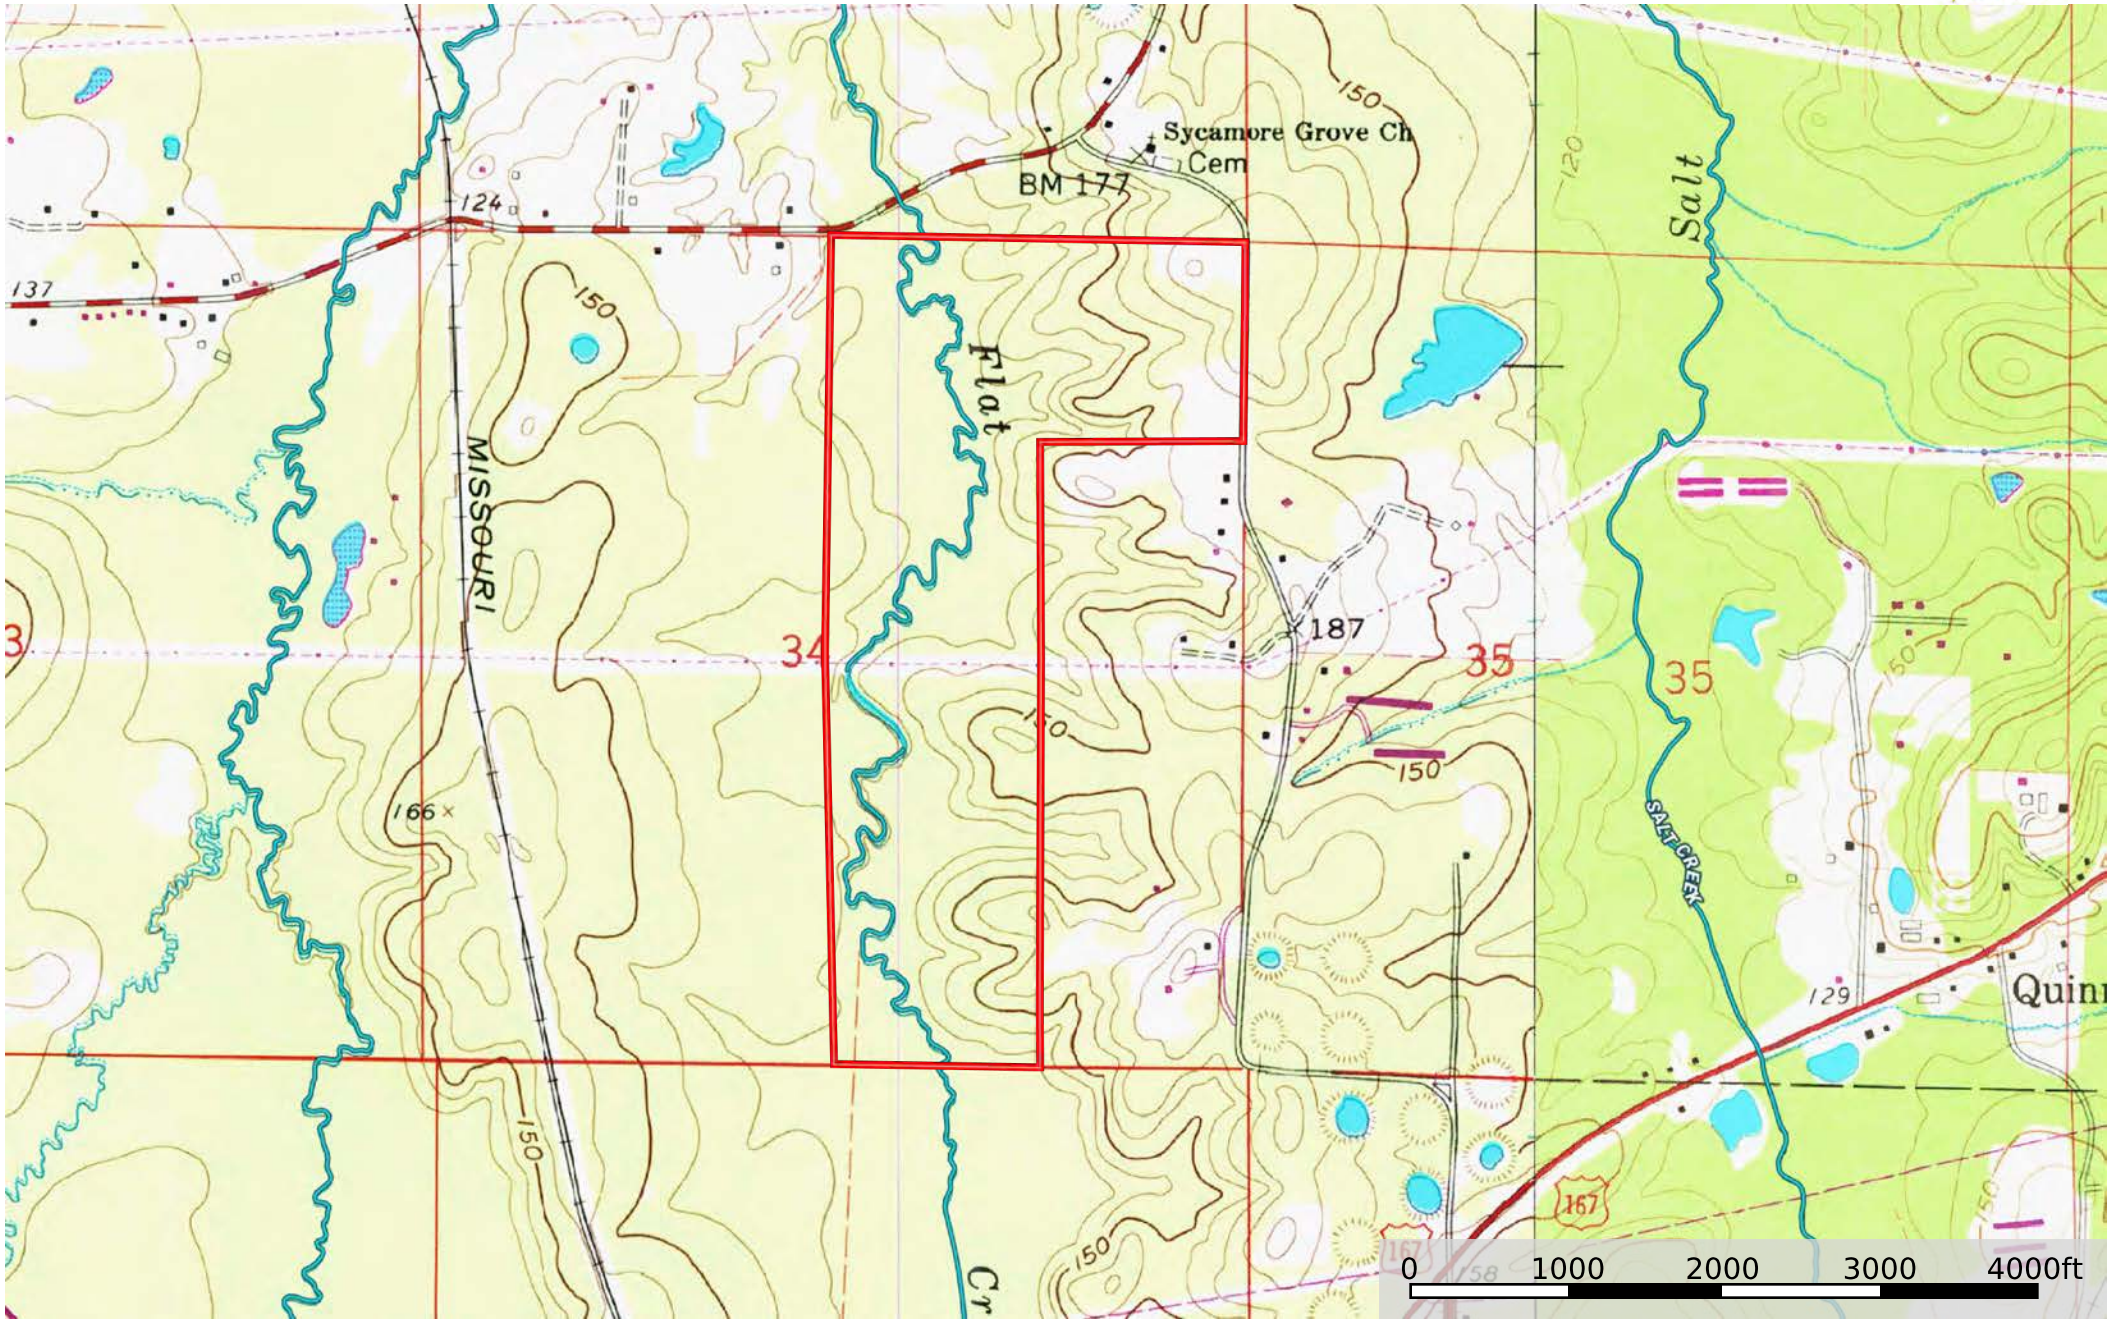

Flat Creek Tract Union Co, AR +/- 200 Acres

- Pipeline
- Boundary
- Boundary 1
- Boundary
- Boundary 1 1
- Boundary
- Stream, Intermittent
- River/Creek
- Water Body