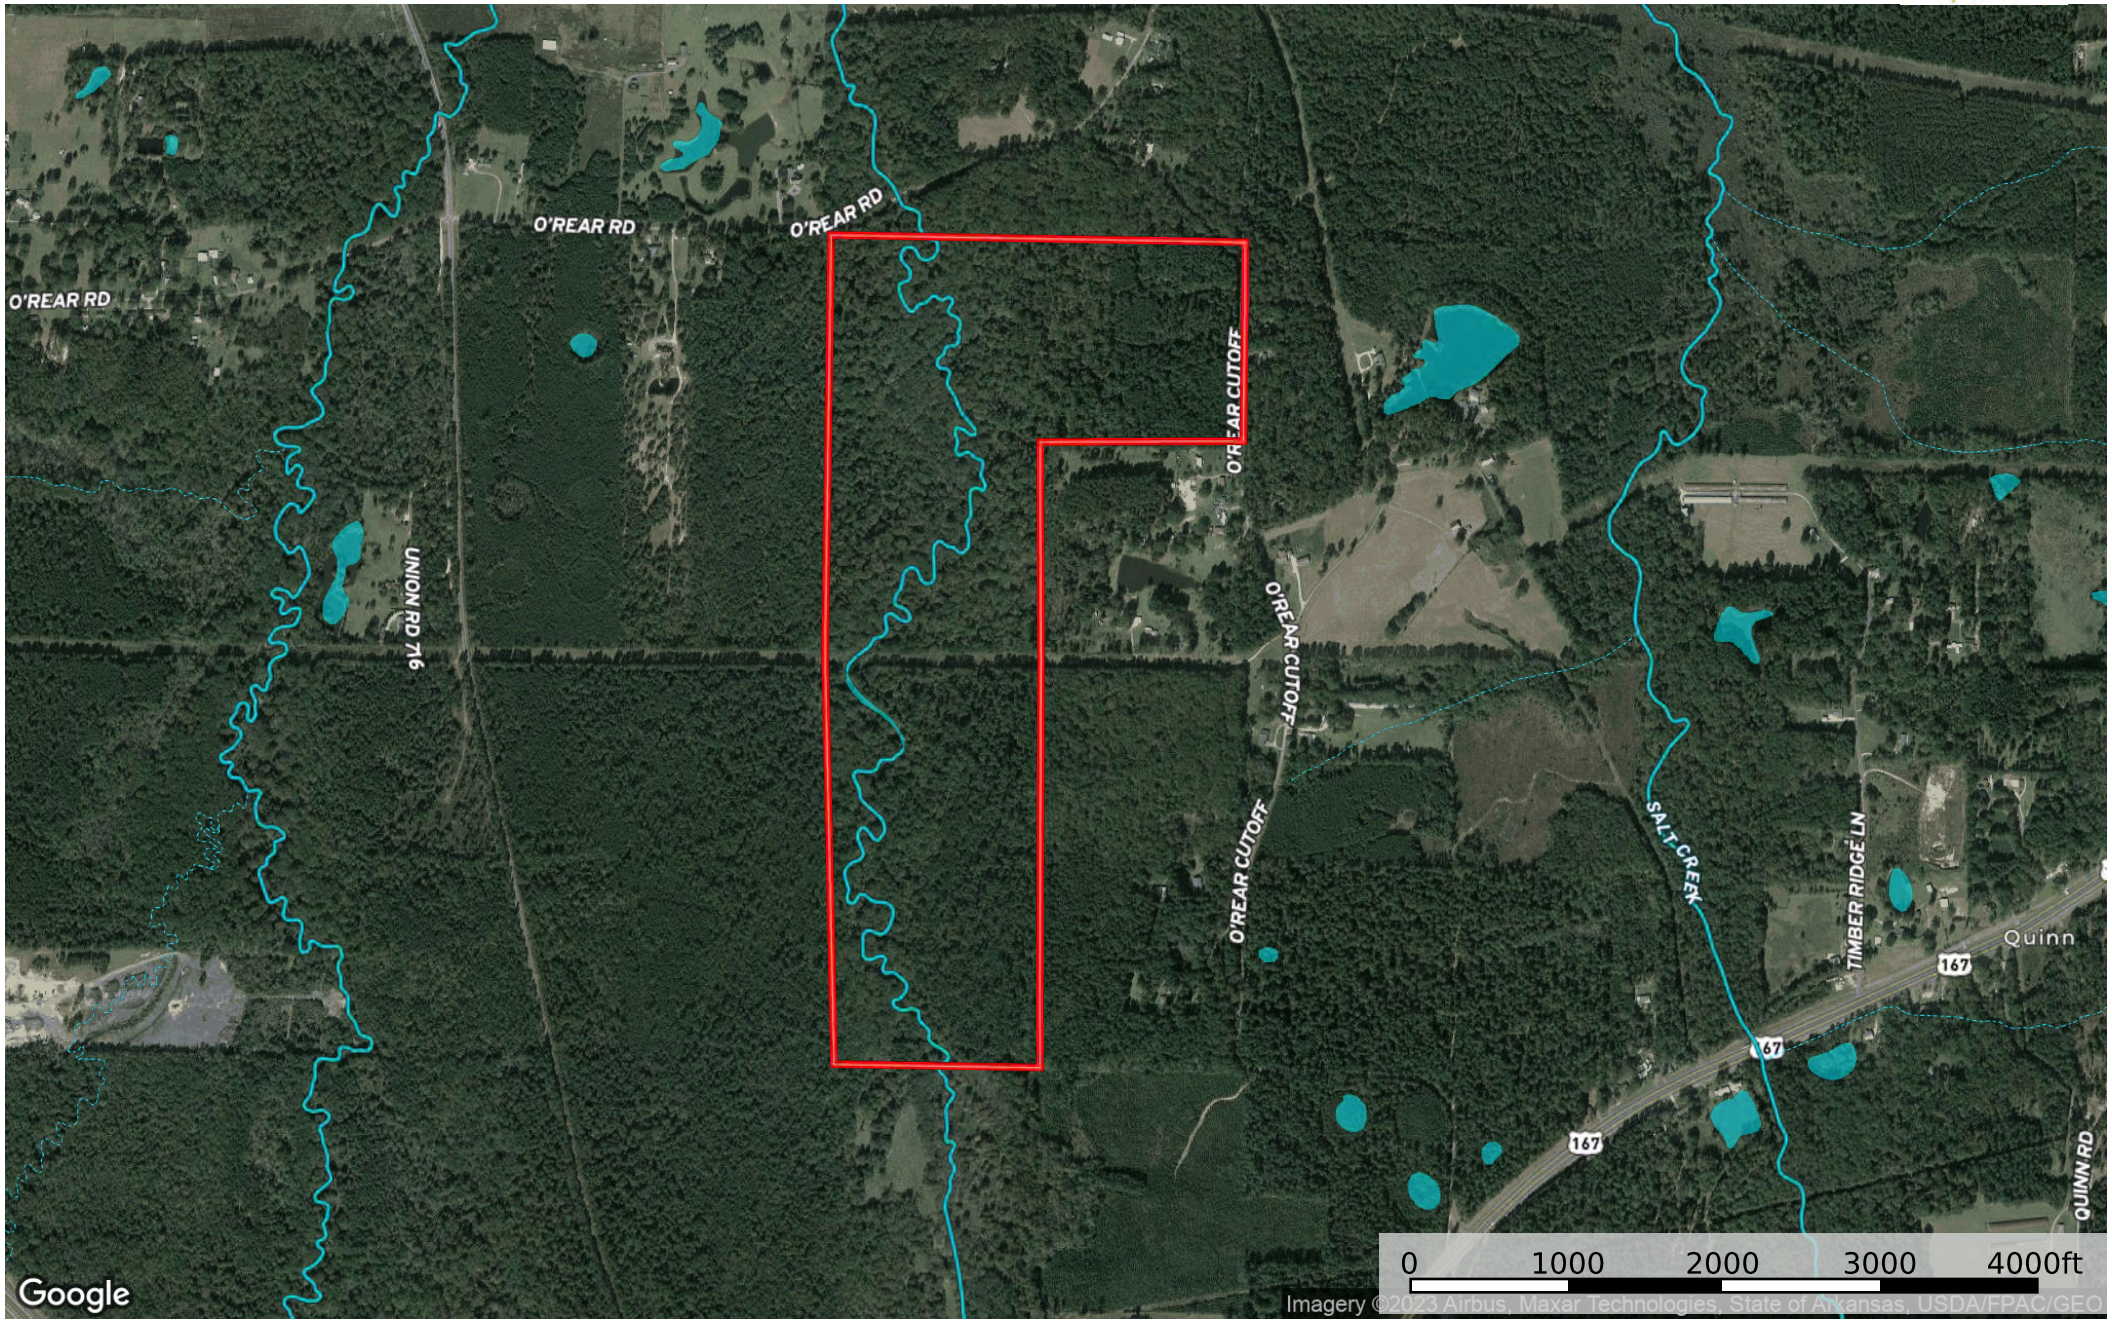

Flat Creek Tract Union Co, AR +/- 200 Acres

Google

Imagery © 2023 Airbus, Maxar Technologies, State of Arkansas, USDA/FPAC/GEO

- Pipeline
- Boundary
- Boundary 1
- Boundary
- Boundary 1 1
- Boundary
- Stream, Intermittent
- River/Creek
- Water Body