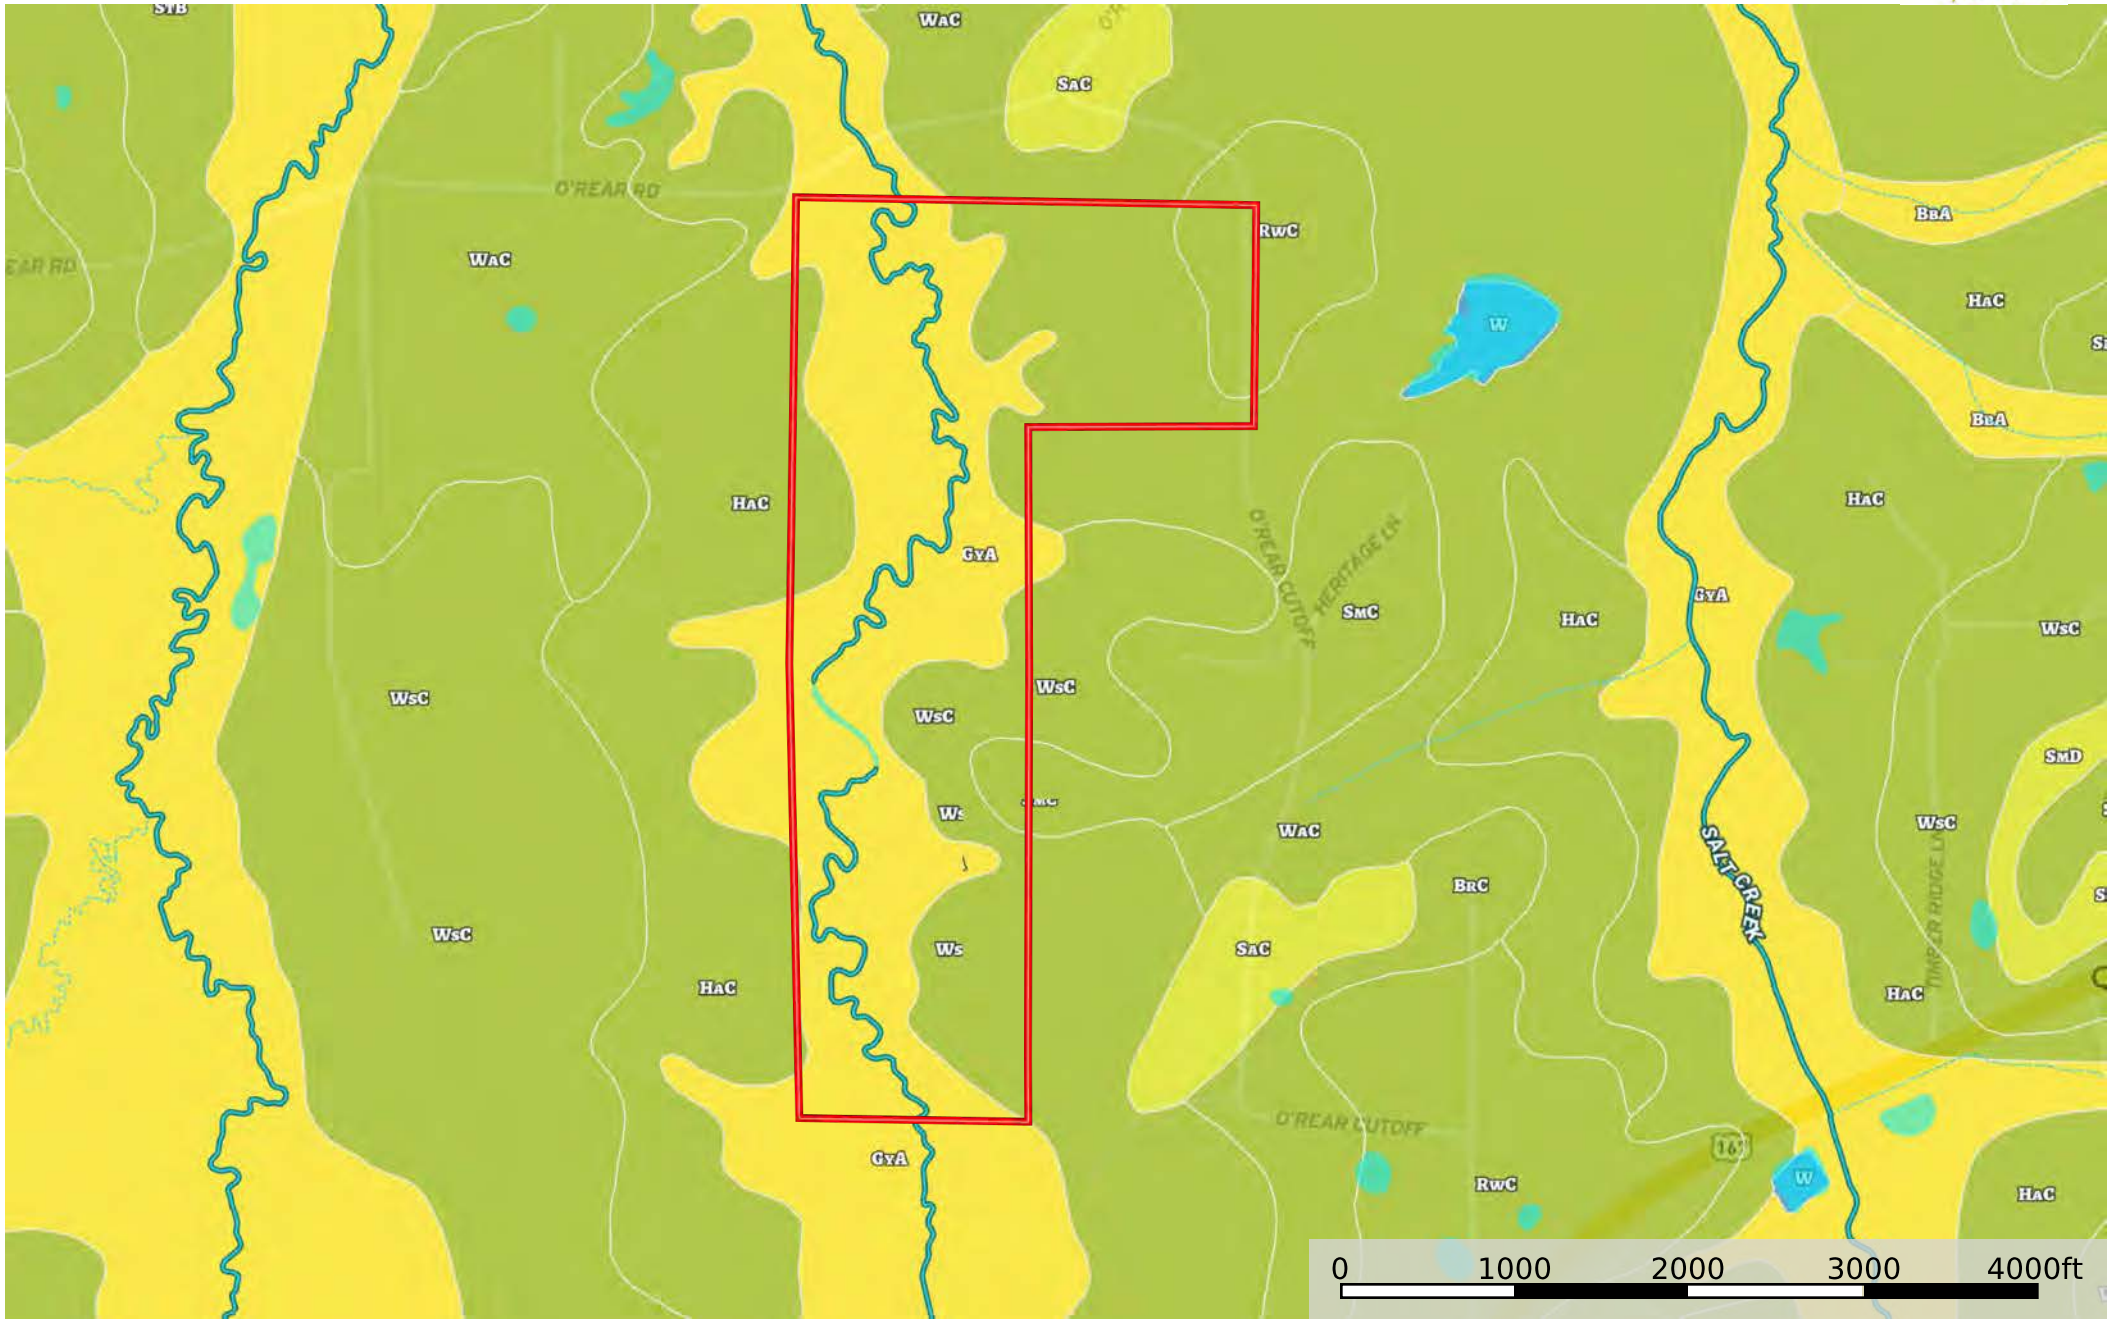

Flat Creek Tract Union Co, AR +/- 200 Acres

- Pipeline
- Boundary
- Boundary 1
- Boundary
- Boundary 1 1
- Boundary
- Stream, Intermittent
- River/Creek
- Water Body