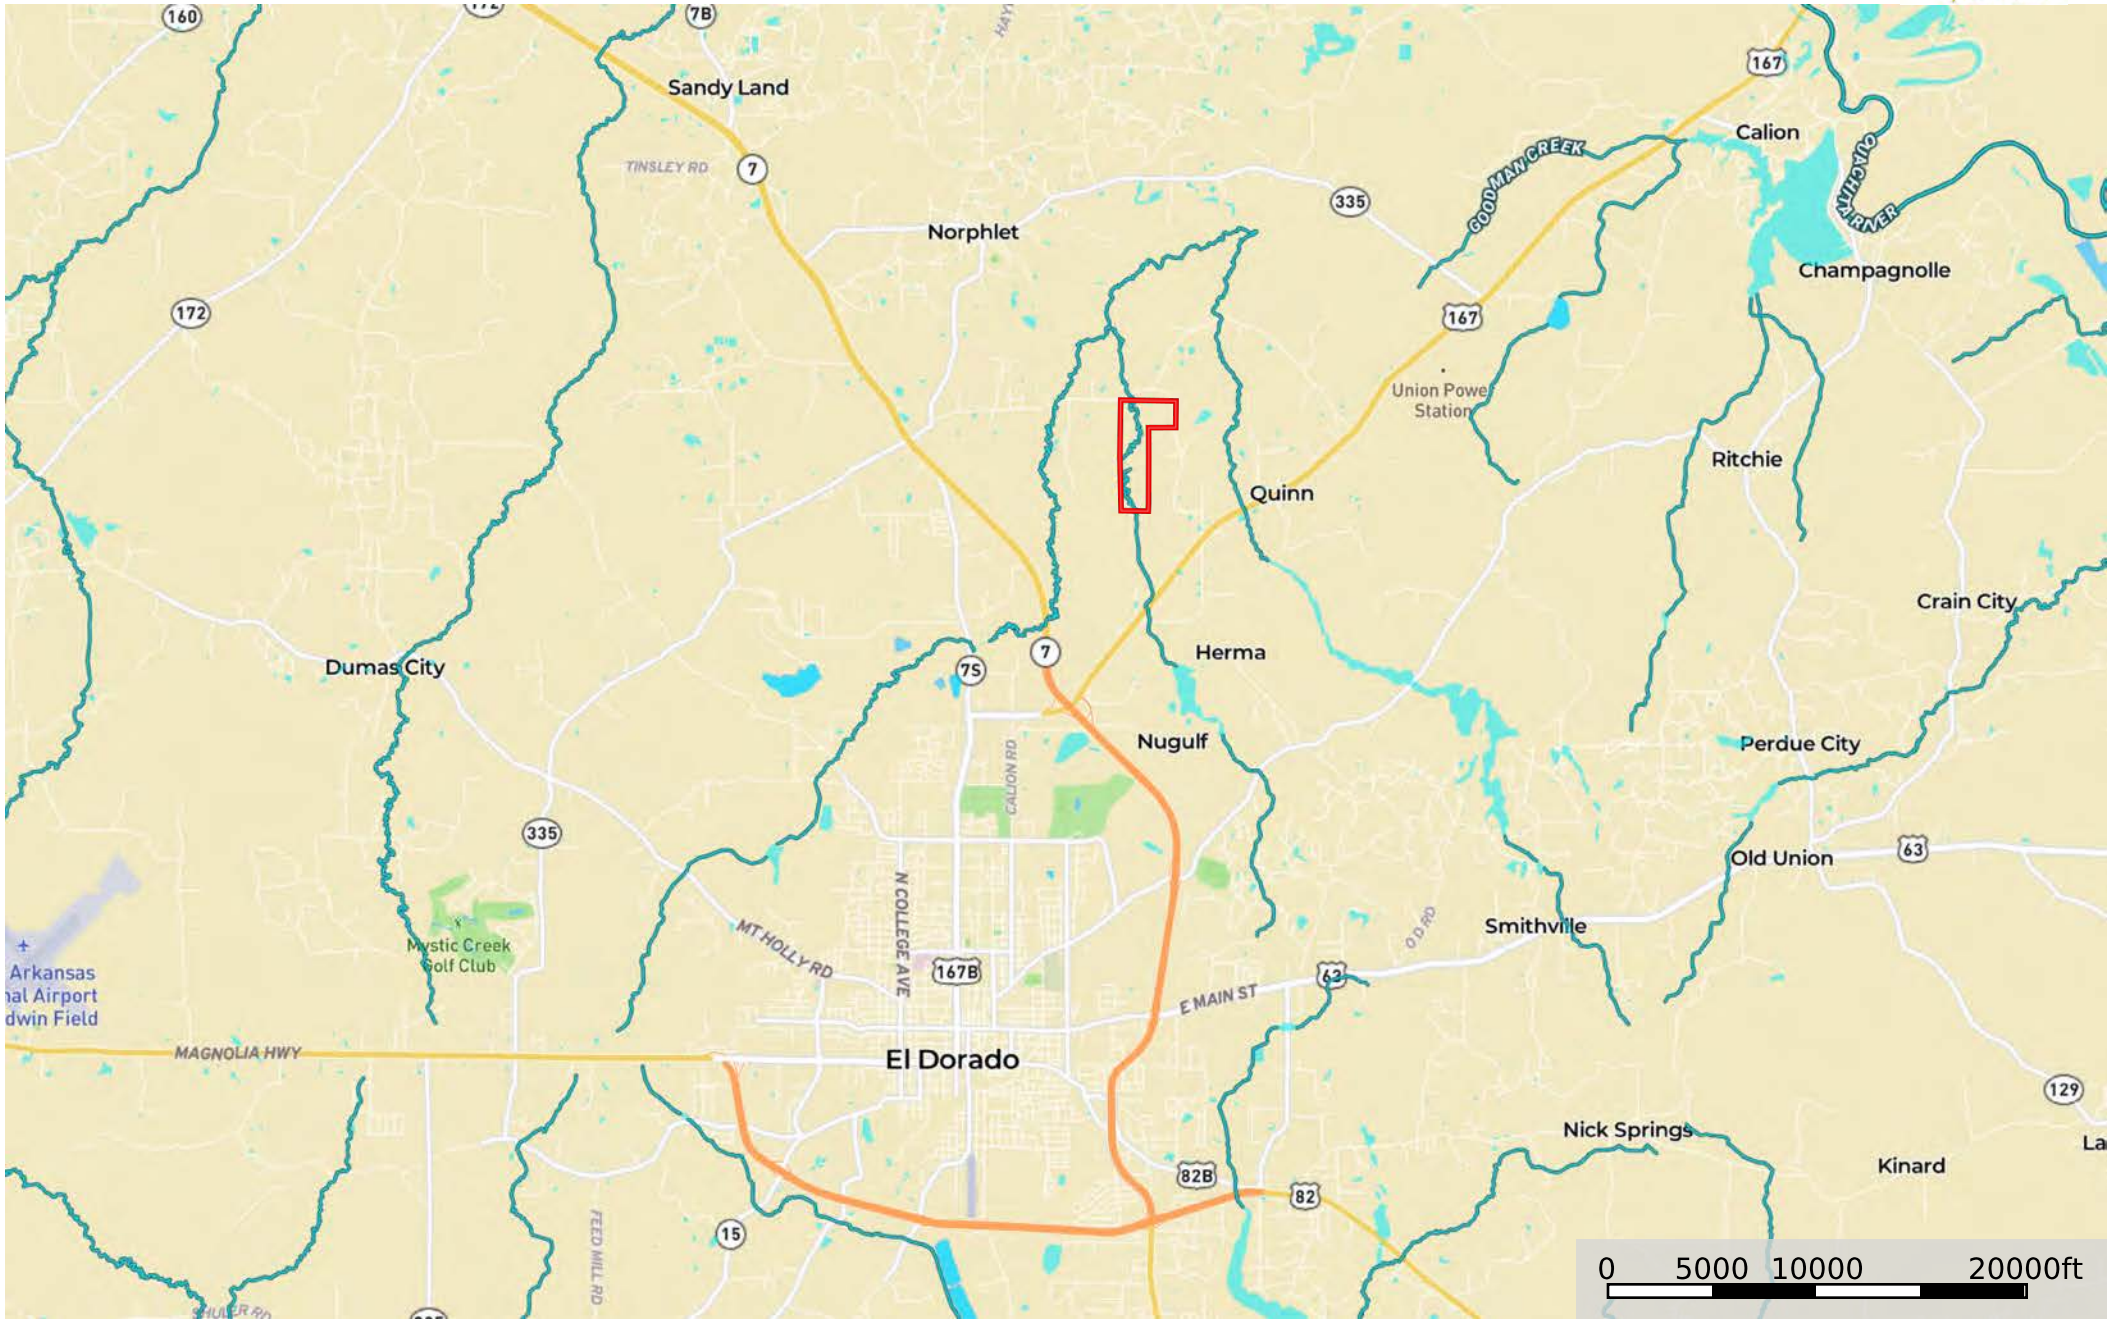

Flat Creek Tract

Union Co, AR +/- 200 Acres

- Pipeline
- Boundary
- Boundary 1
- Boundary
- Boundary 1 1
- Boundary
- Stream, Intermittent
- River/Creek
- Water Body