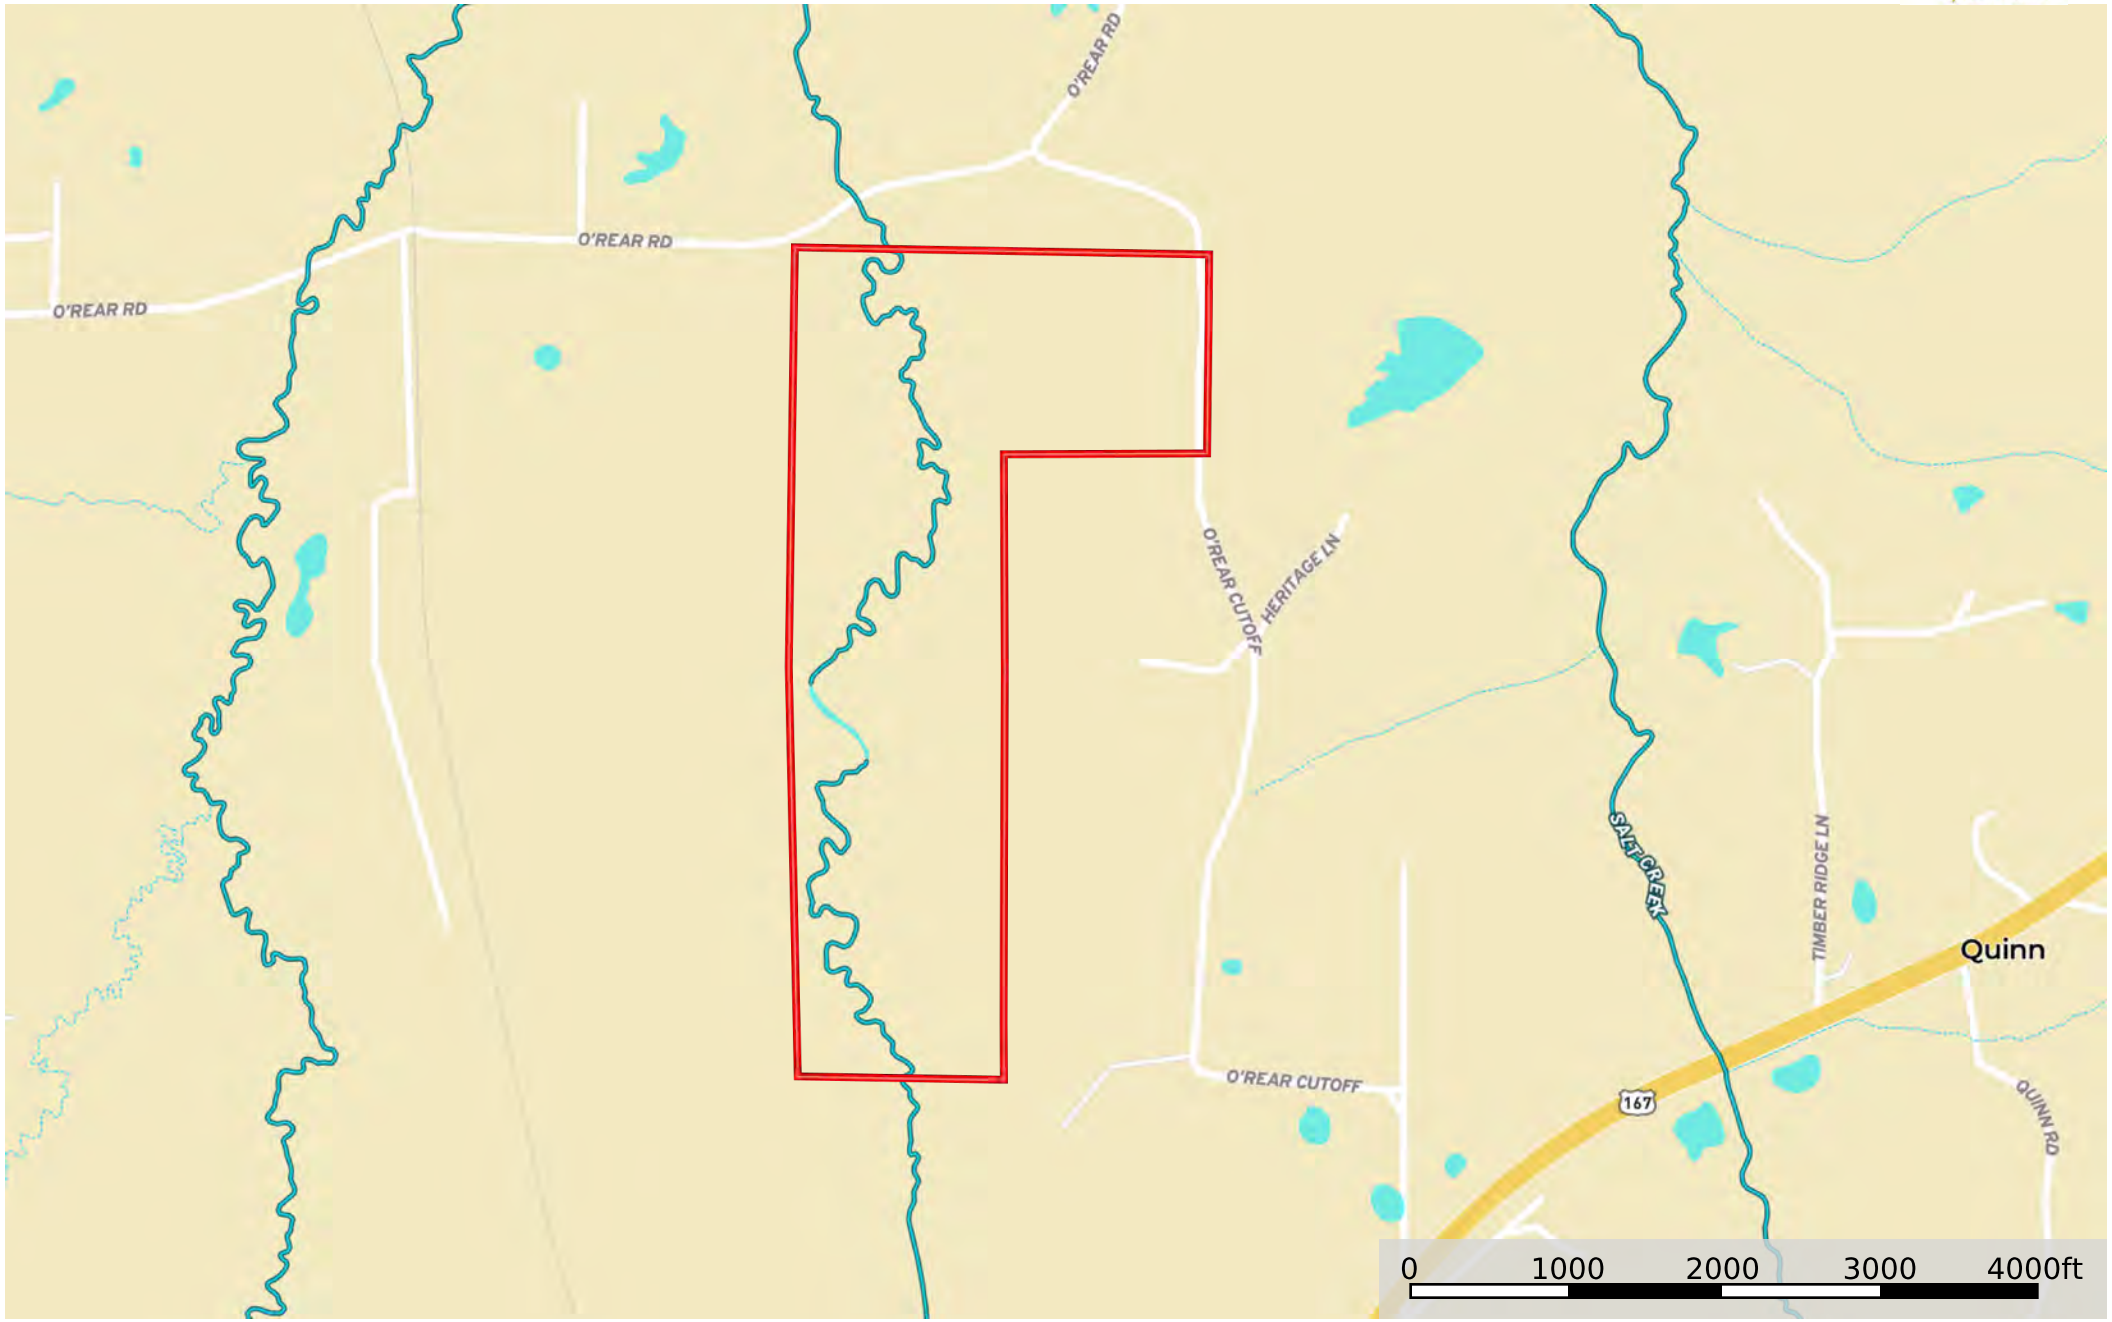

Flat Creek Tract Union Co, AR +/- 200 Acres

- Pipeline
- Boundary
- Boundary 1
- Boundary
- Boundary 1 1
- Boundary
- Stream, Intermittent
- River/Creek
- Water Body