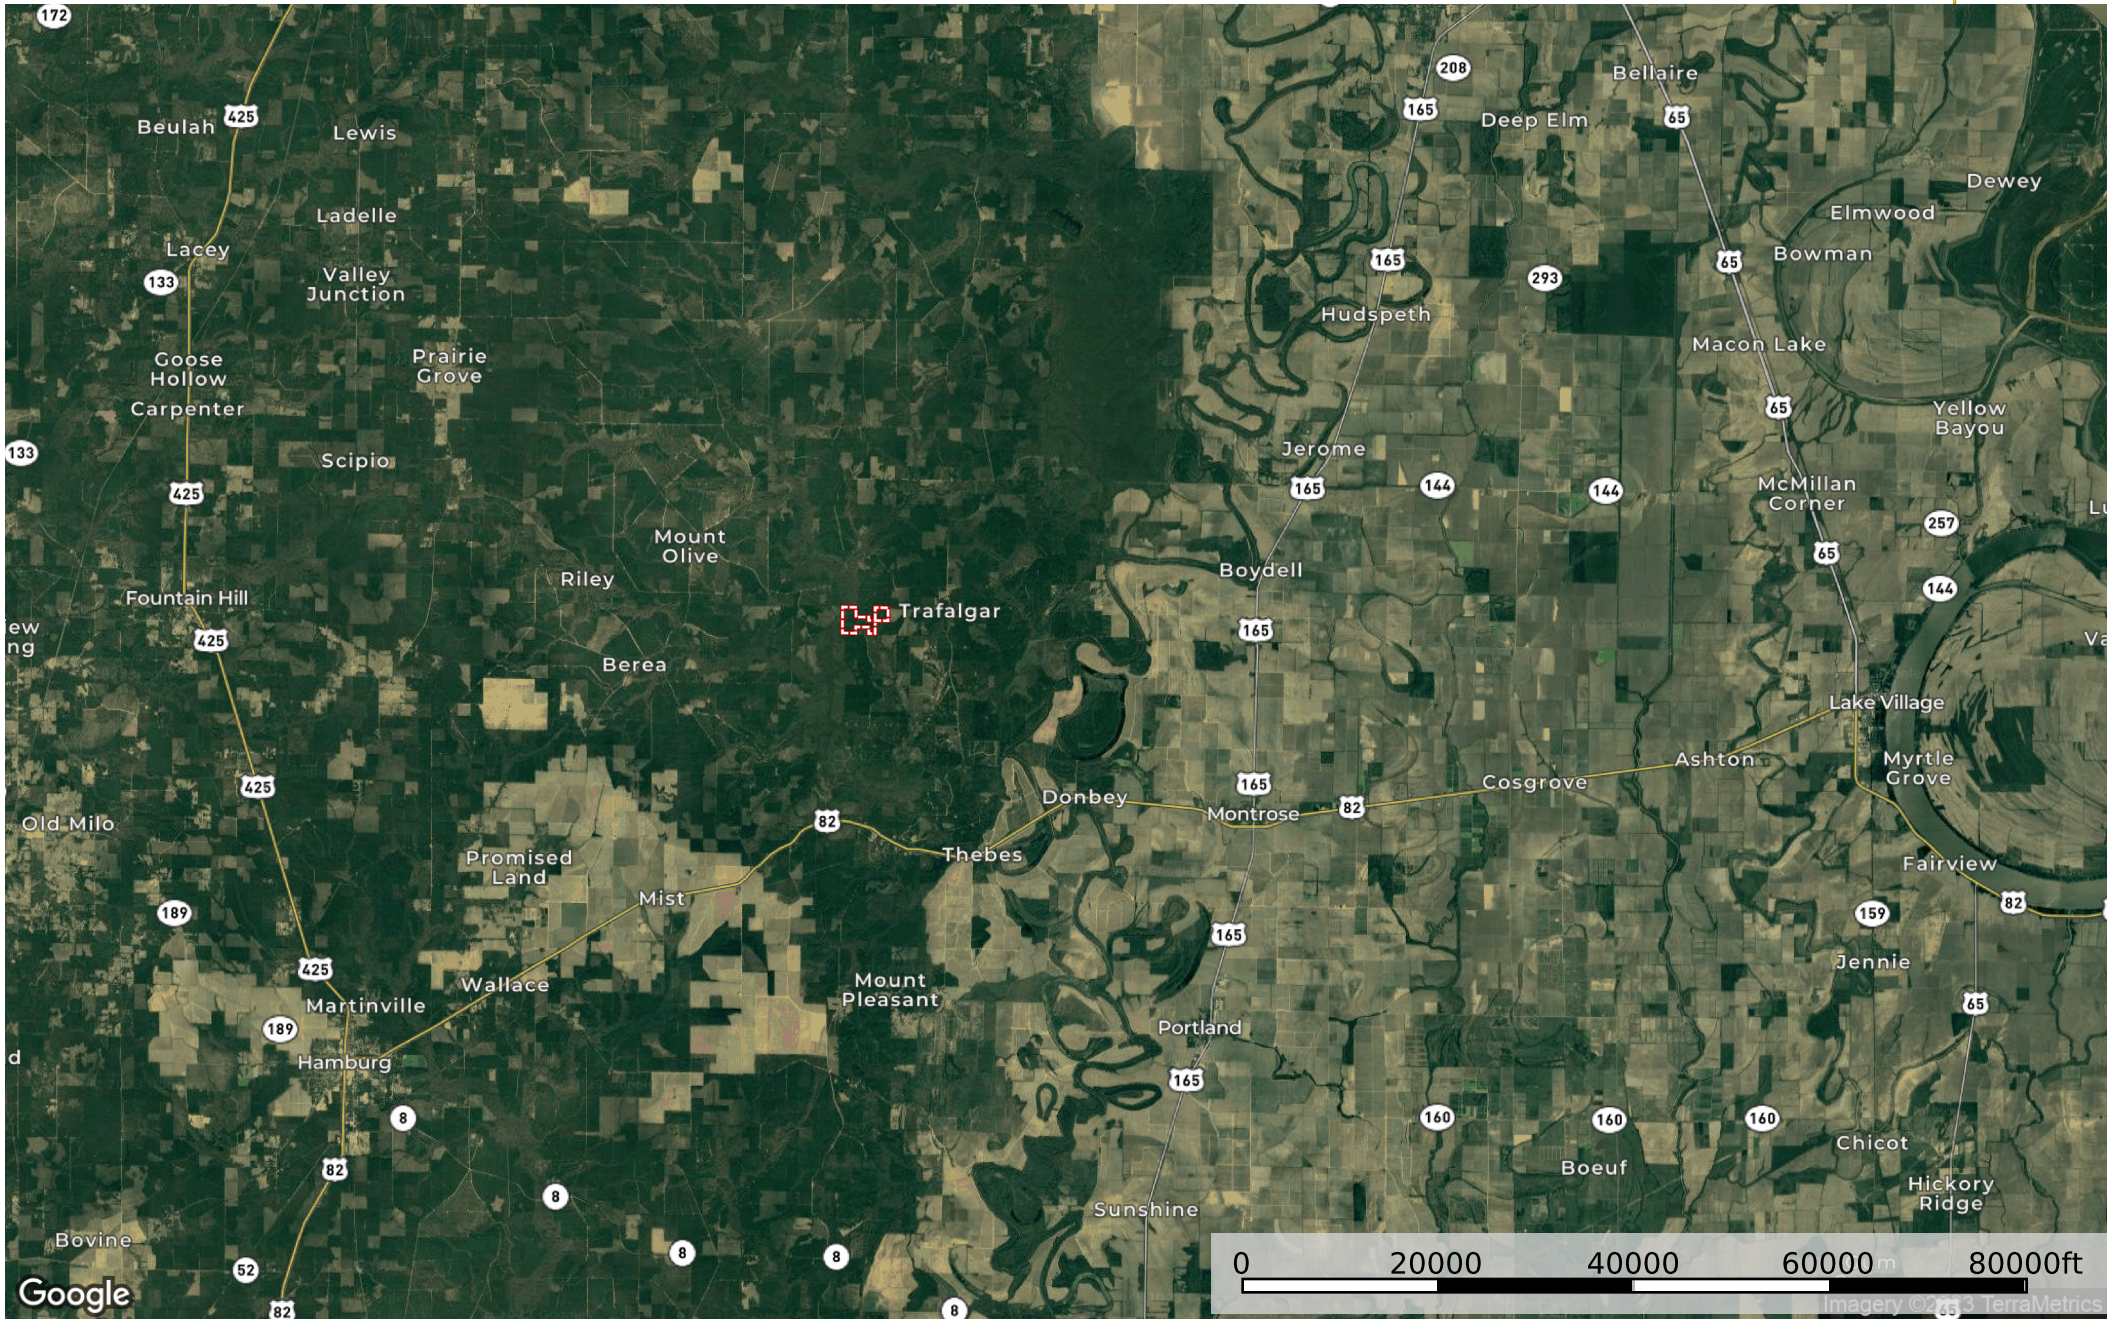

# Caney Creek Tract

Ashley County, Arkansas, 170 AC +/-

Boundary