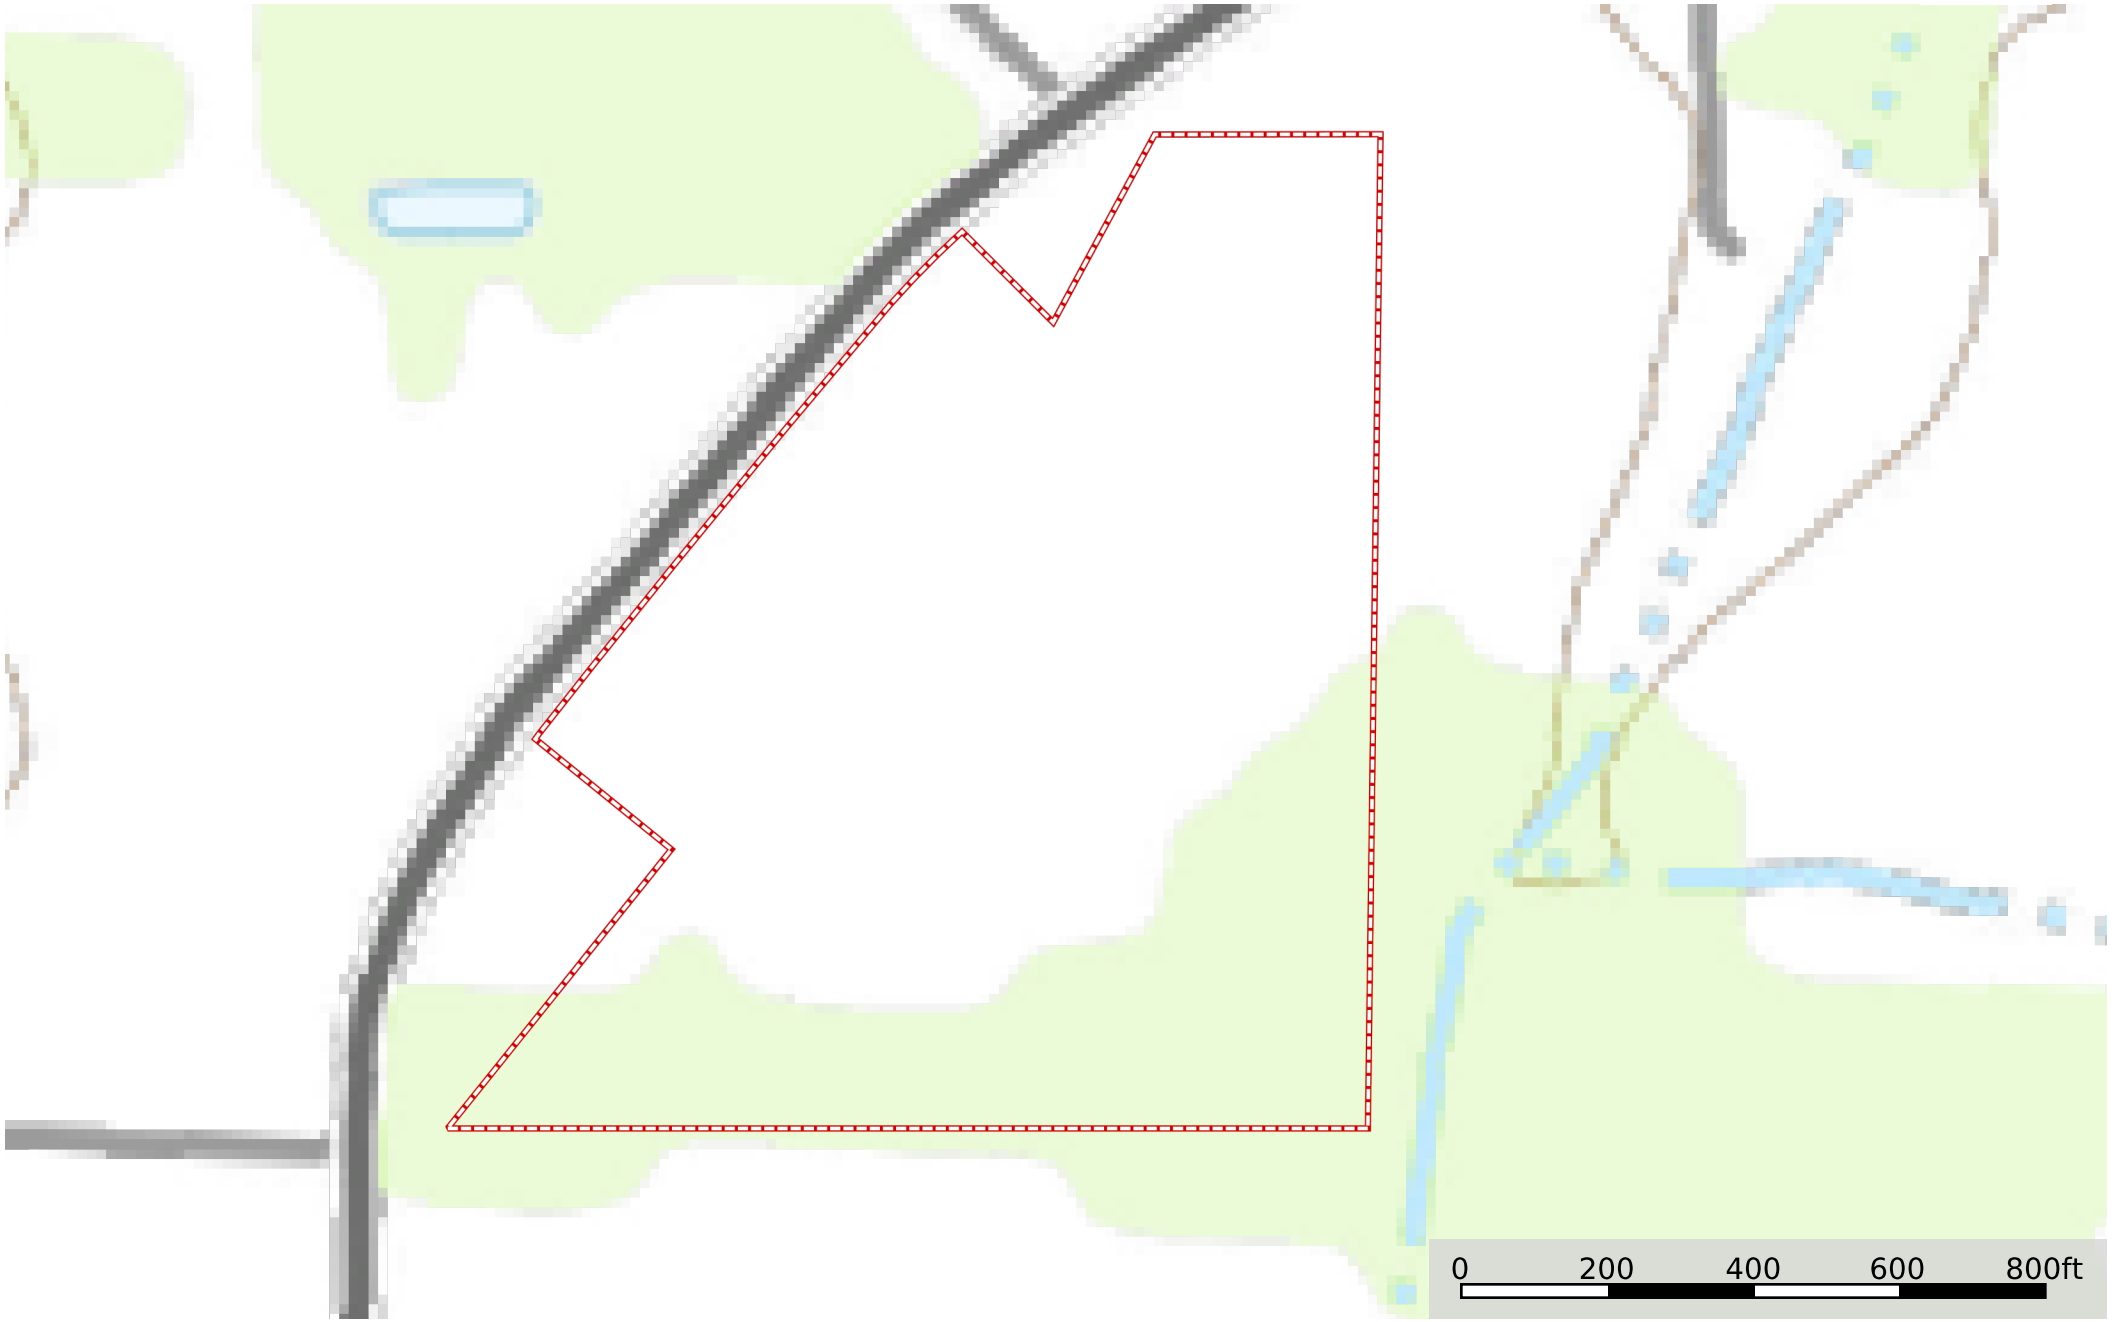

LA - Franklin/ Coston 29 acres +/-
Franklin Parish, Louisiana, 29 AC +/-

 Boundary