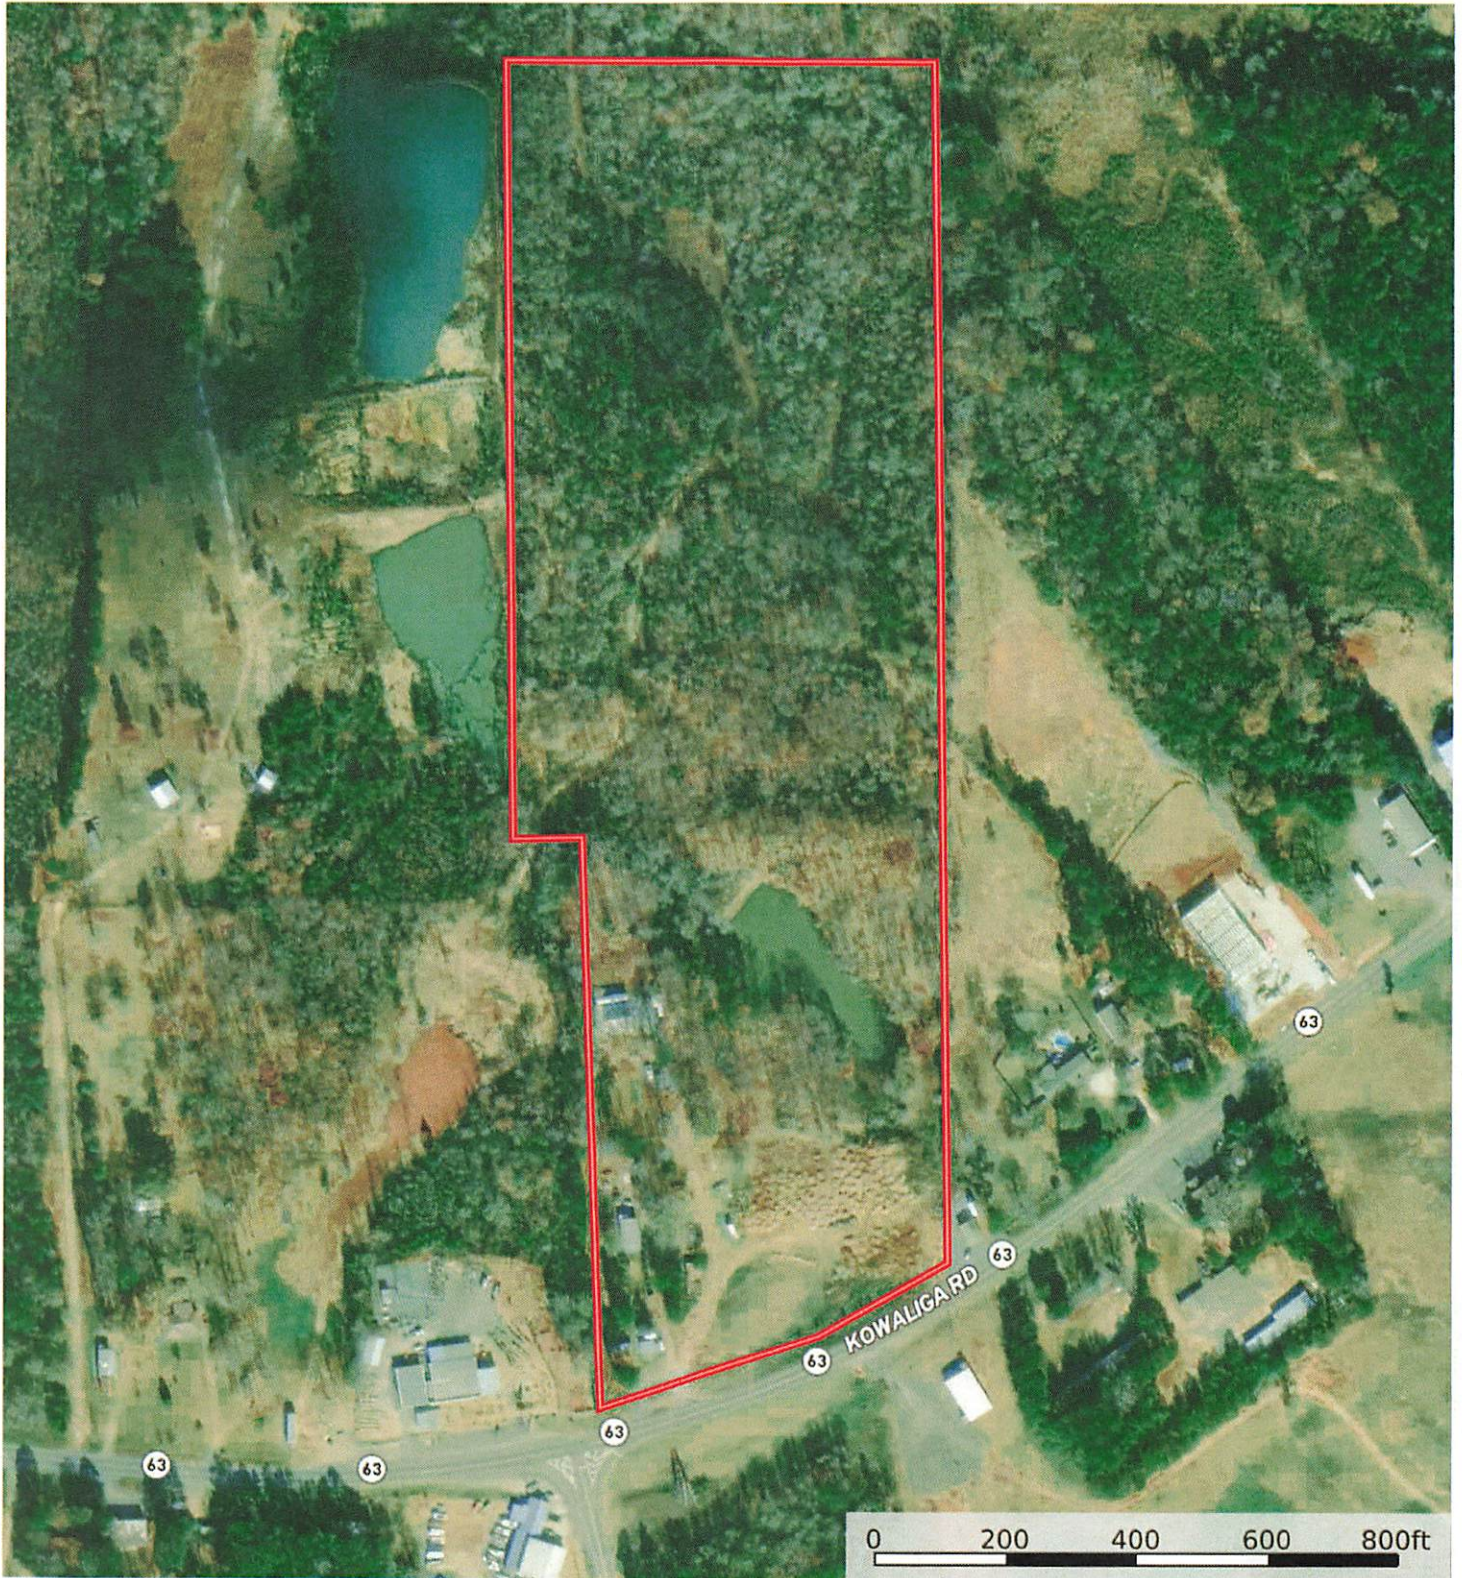

8061 Kowaliga Road, Eclectic, AL 36024

Elmore County, Alabama, 28.09 AC +/-

 Boundary

Howard Haynie, ARA, RPRA, CCIM, ALC, CRS
P: 334-312-0693 www.Haynie.LAND / Howard@Haynie.LAND

 The information contained herein was obtained from sources deemed to be reliable. id™ Services makes no warranties or guarantees as to the completeness or accuracy thereof.

8061 Kowaliga Road, Eclectic, AL 36024

Elmore County, Alabama, 28.09 AC +/-

 Boundary

Howard Haynie, ARA, RPRA, CCIM, ALC, CRS
P: 334-312-0693 www.Haynie.LAND / Howard@Haynie.LAND

 The information contained herein was obtained from sources deemed to be reliable. Land id™ Services makes no warranties or guarantees as to the completeness or accuracy thereof.