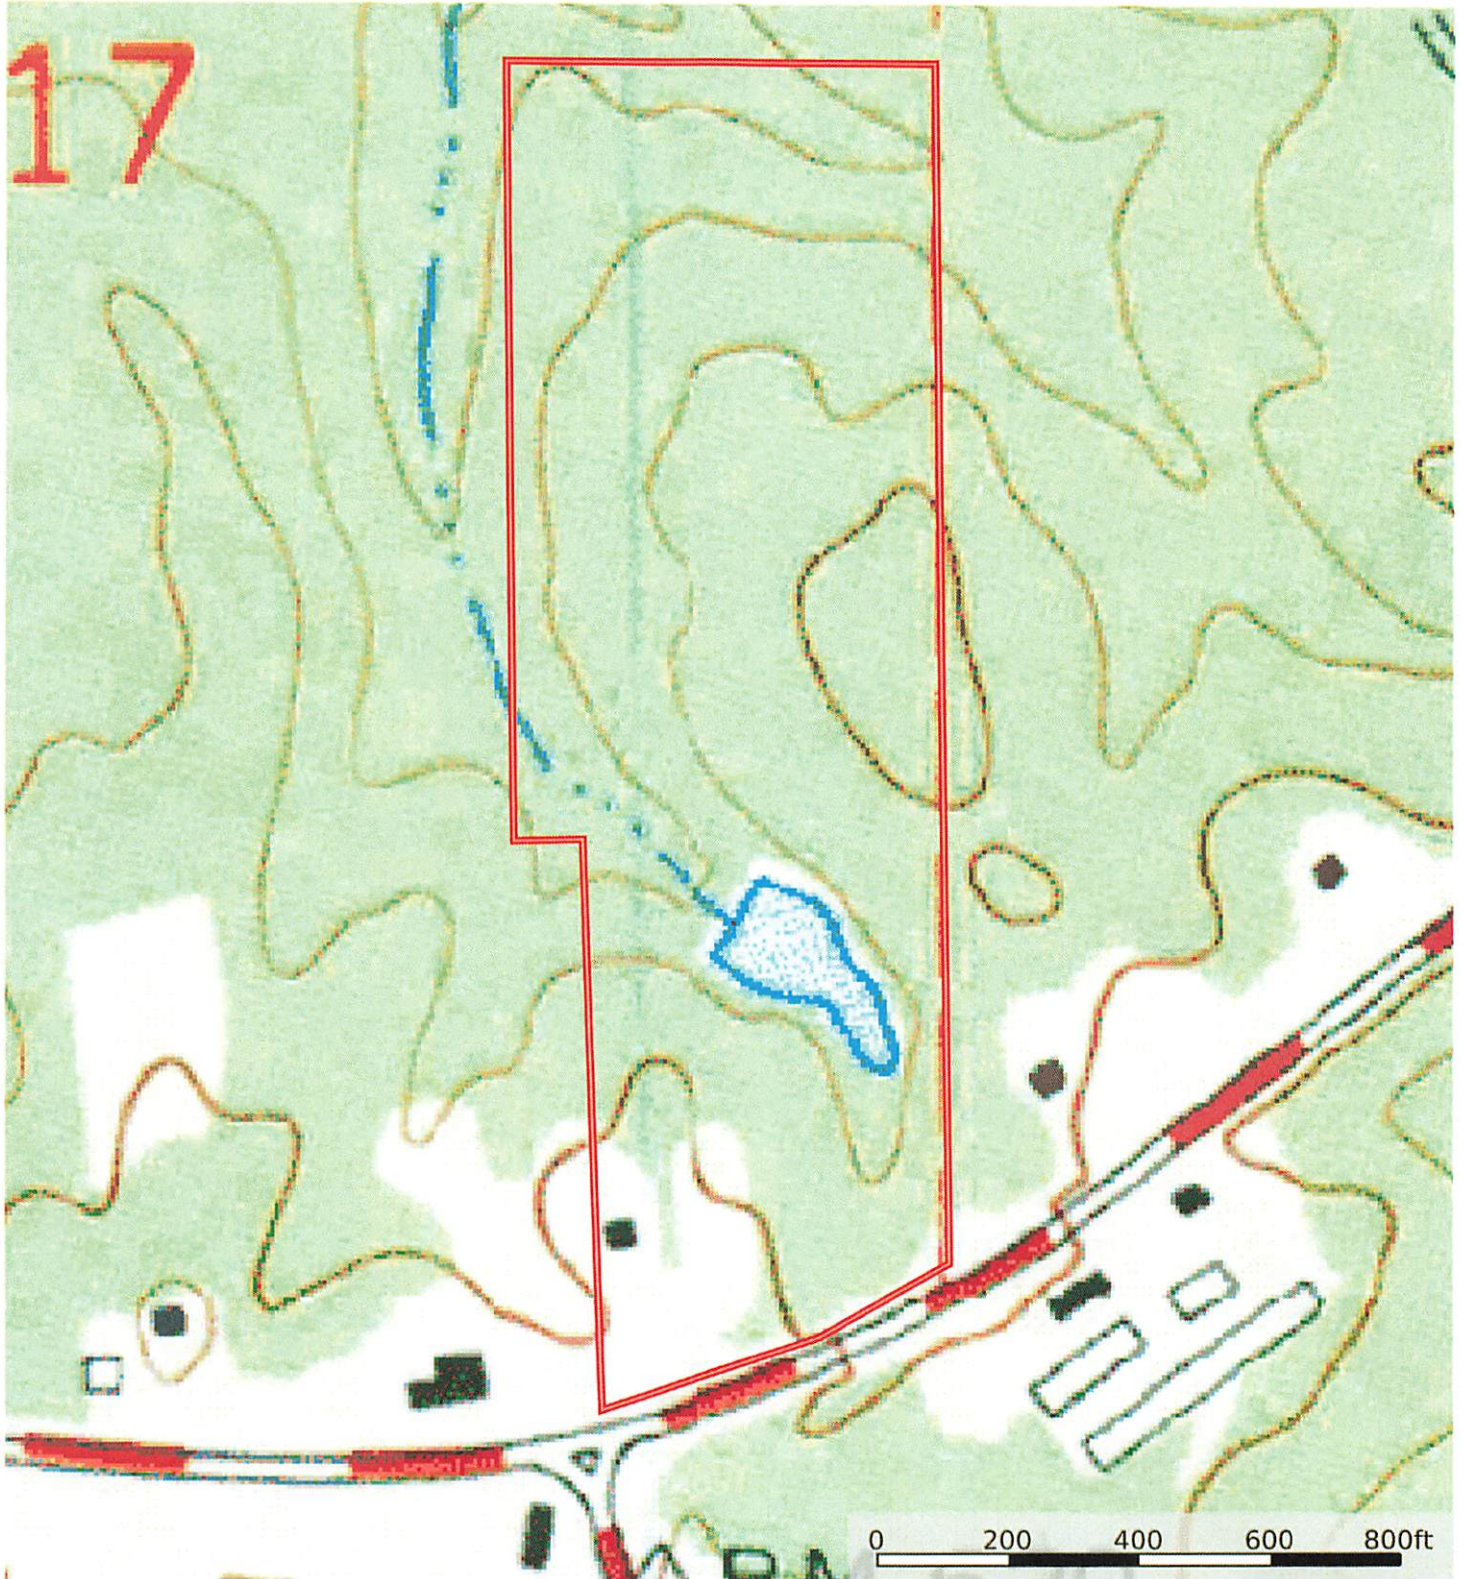

8061 Kowaliga Road, Eclectic, AL 36024

Elmore County, Alabama, 28.09 AC +/-

 Boundary

Howard Haynie, ARA, RPRA, CCIM, ALC, CRS
P: 334-312-0693 www.Haynie.LAND / Howard@Haynie.LAND

 The information contained herein was obtained from sources deemed to be reliable. id™ Services makes no warranties or guarantees as to the completeness or accuracy thereof.

8061 Kowaliga Road, Eclectic, AL 36024

Elmore County, Alabama, 28.09 AC +/-

 Boundary

Howard Haynie, ARA, RPRA, CCIM, ALC, CRS
P: 334-312-0693 www.Haynie.LAND / Howard@Haynie.LAND

 The information contained herein was obtained from sources deemed to be reliable. Land id™ Services makes no warranties or guarantees as to the completeness or accuracy thereof.