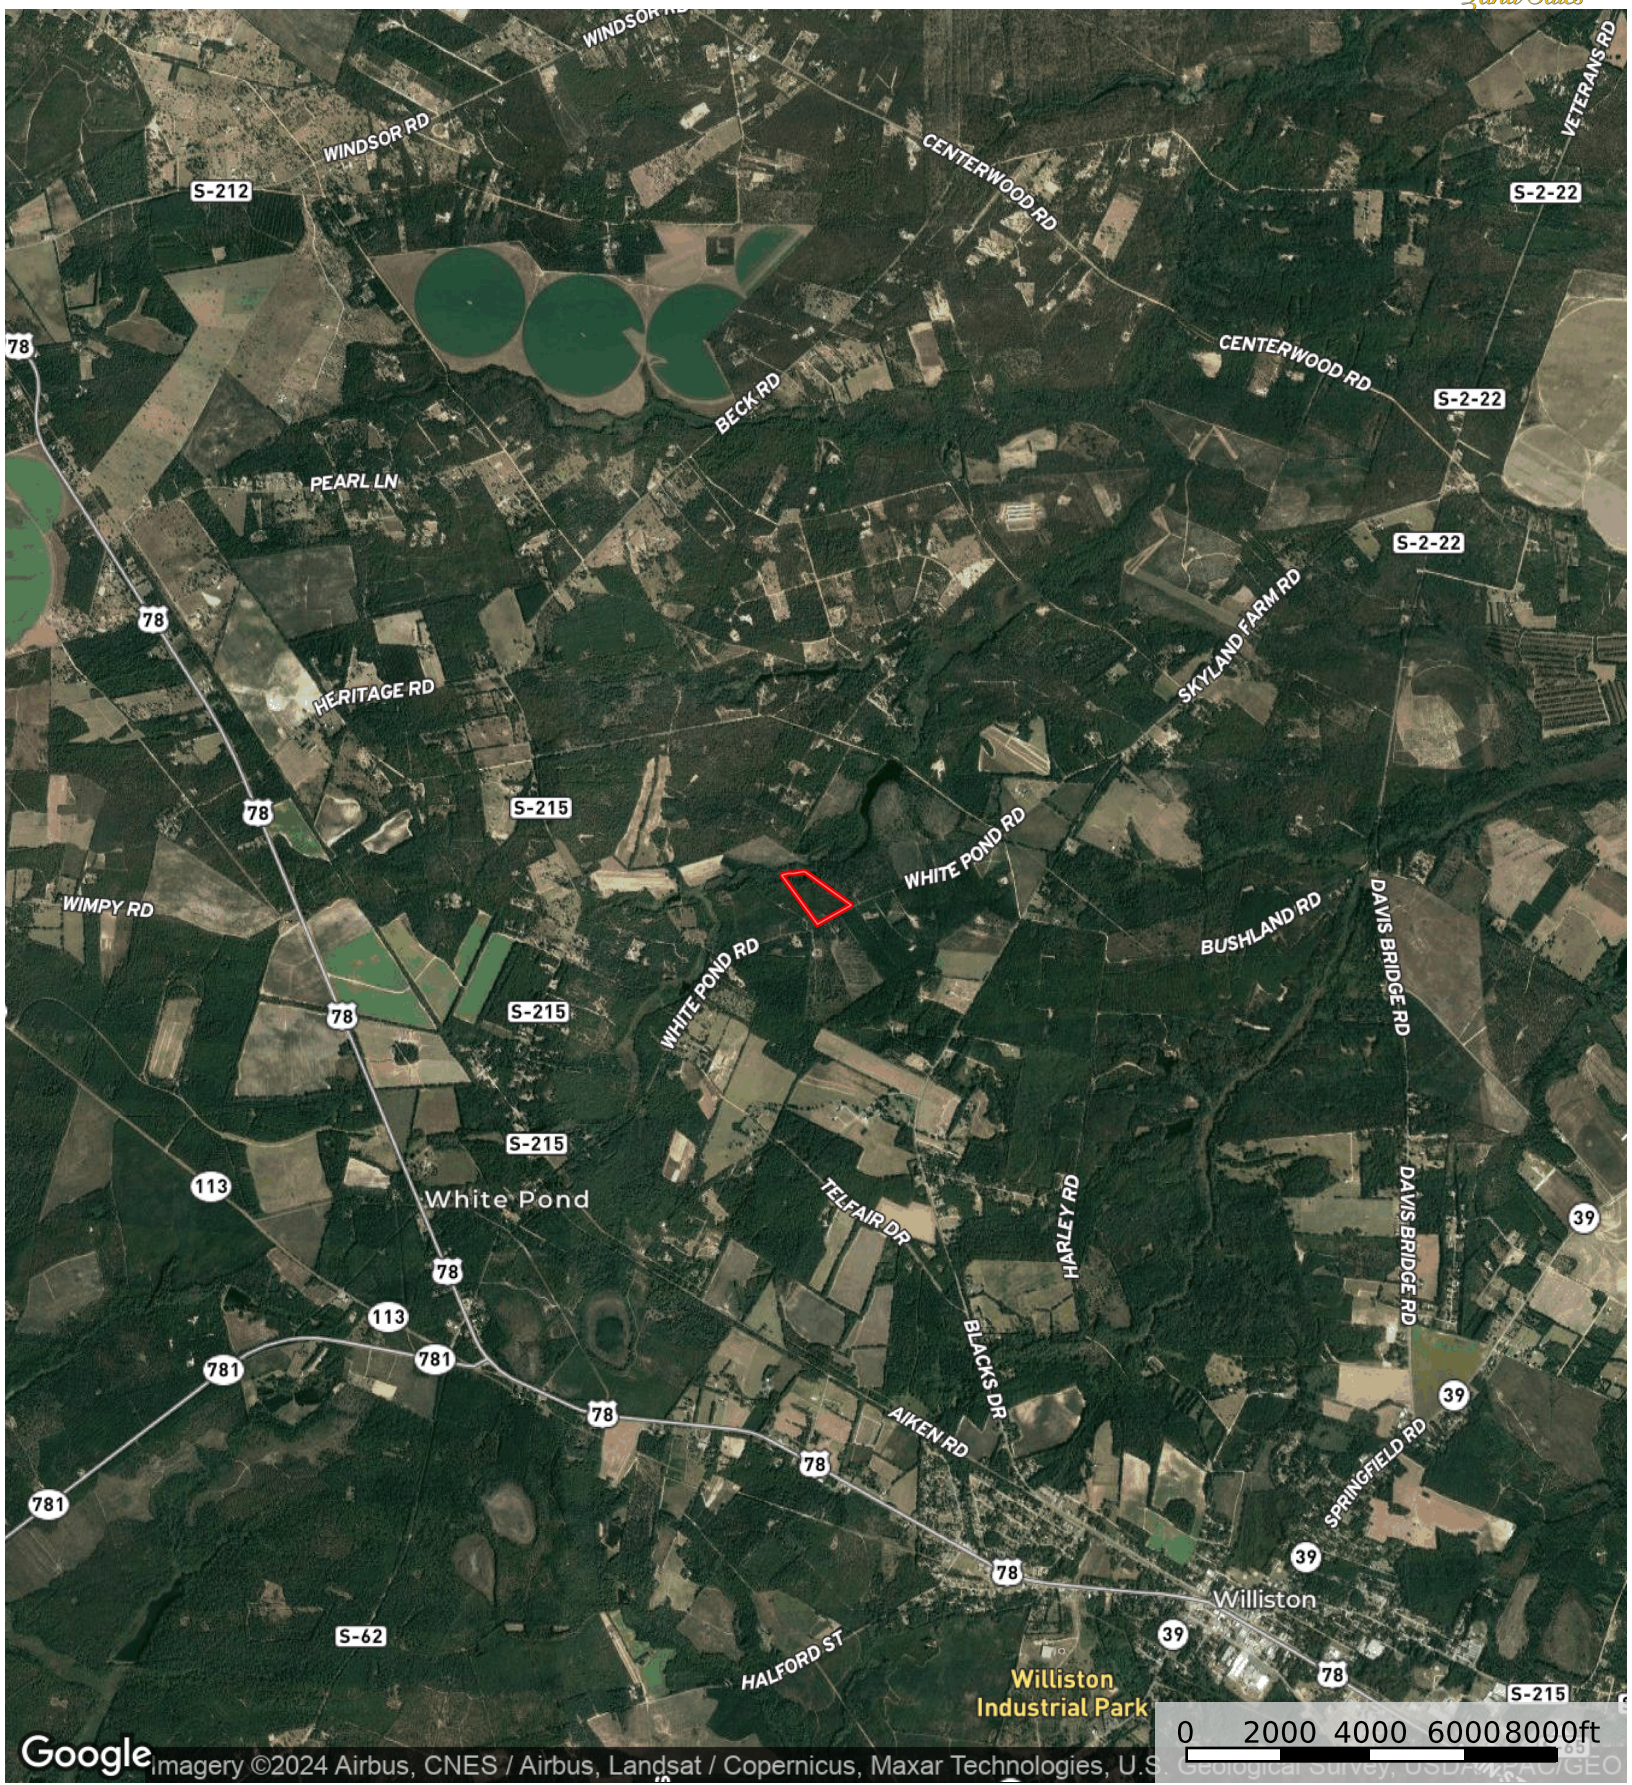

Google

Imagery ©2024 Airbus, Maxar Technologies, U.S. Geological Survey, USDA/FAC/GEO

 Boundary

White Pond Parcel 4 West

Aiken County, South Carolina, 18 AC +/-

Google Imagery ©2024 Airbus, CNES / Airbus, Landsat / Copernicus, Maxar Technologies, U.S. Geological Survey, USDA, NOAA, GEO

Boundary

White Pond Parcel 4 West

Aiken County, South Carolina, 18 AC +/-

Google