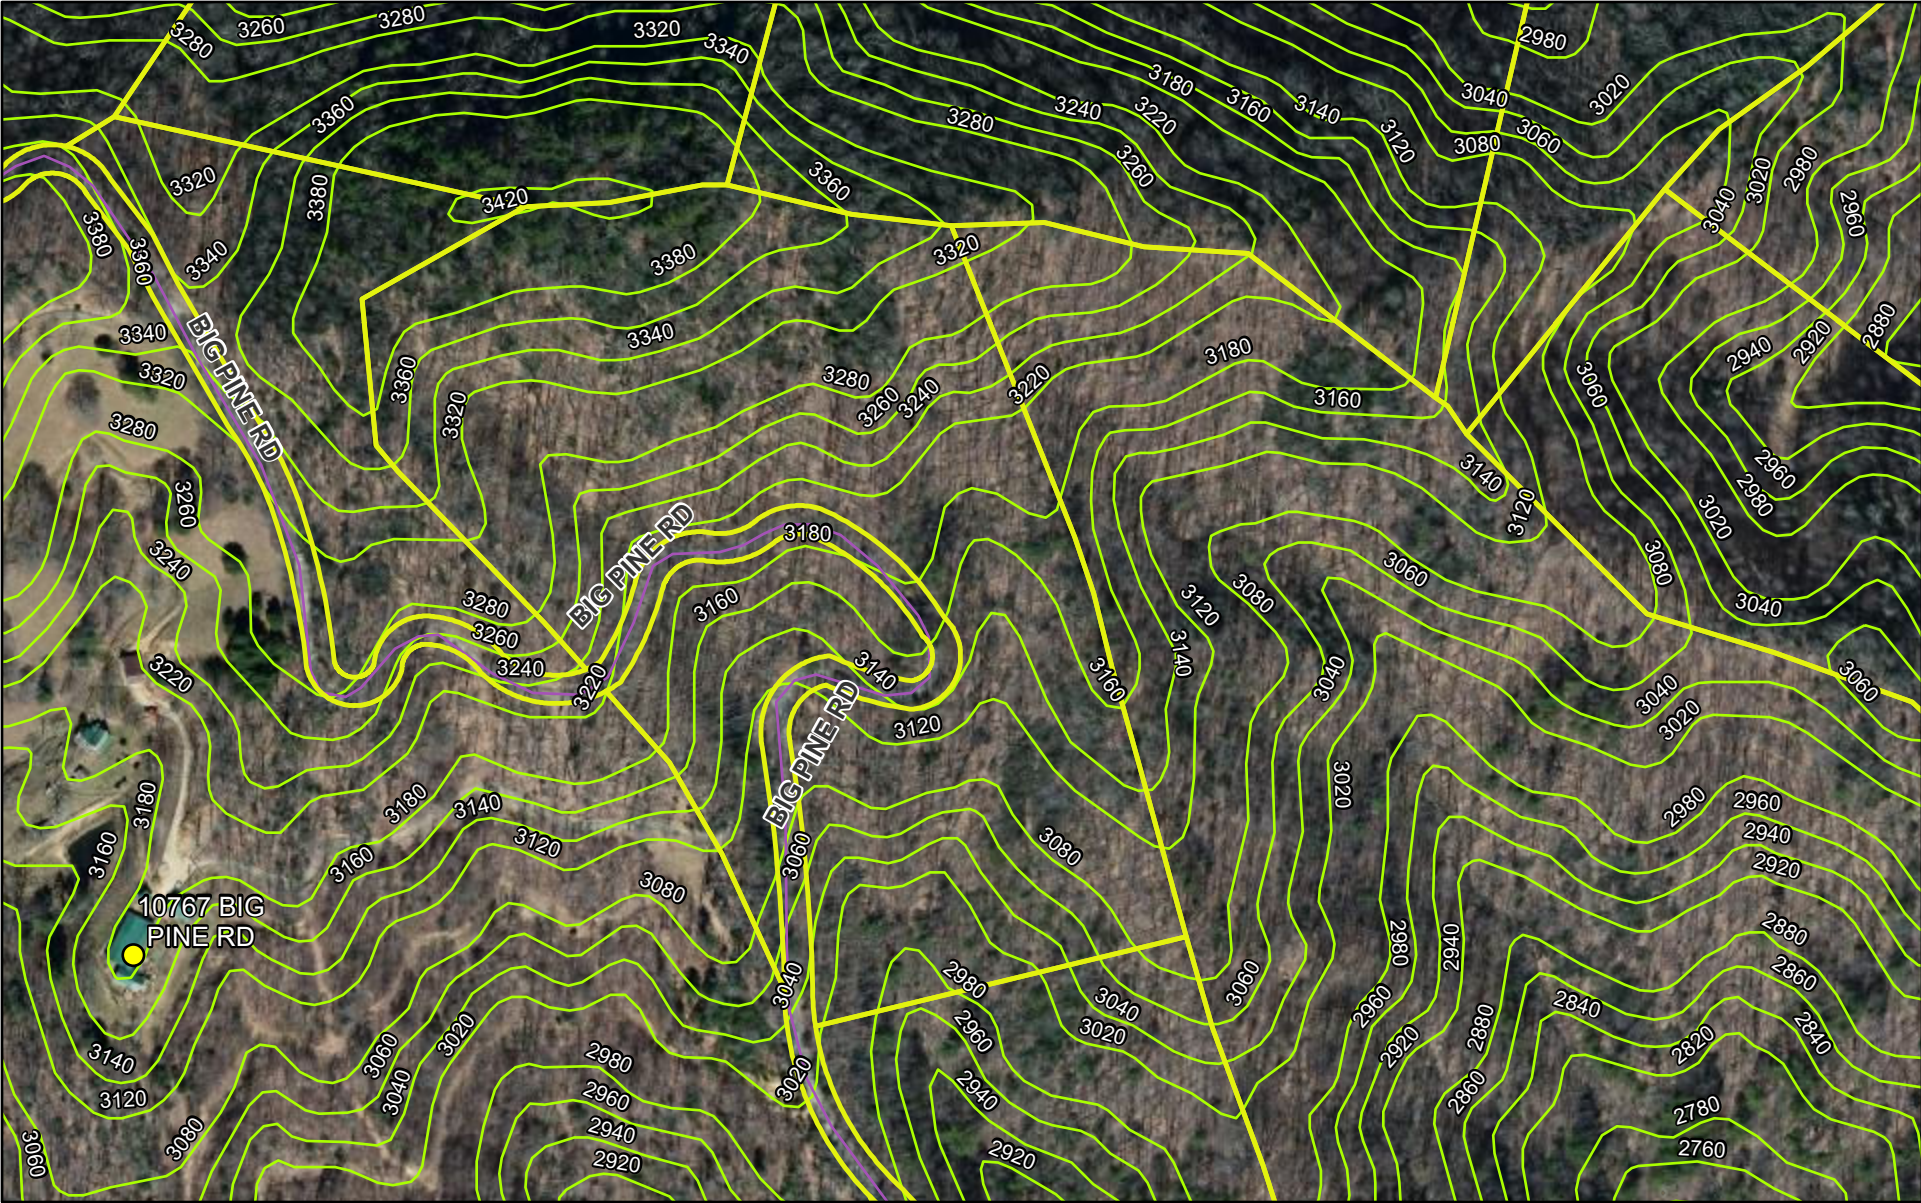

Madison County, NC Parcel Map

5/8/2023

1:4,030
NC CGIA, Maxar, NC OneMap, NC Center for Geographic Information and Analysis, NC 911 Board