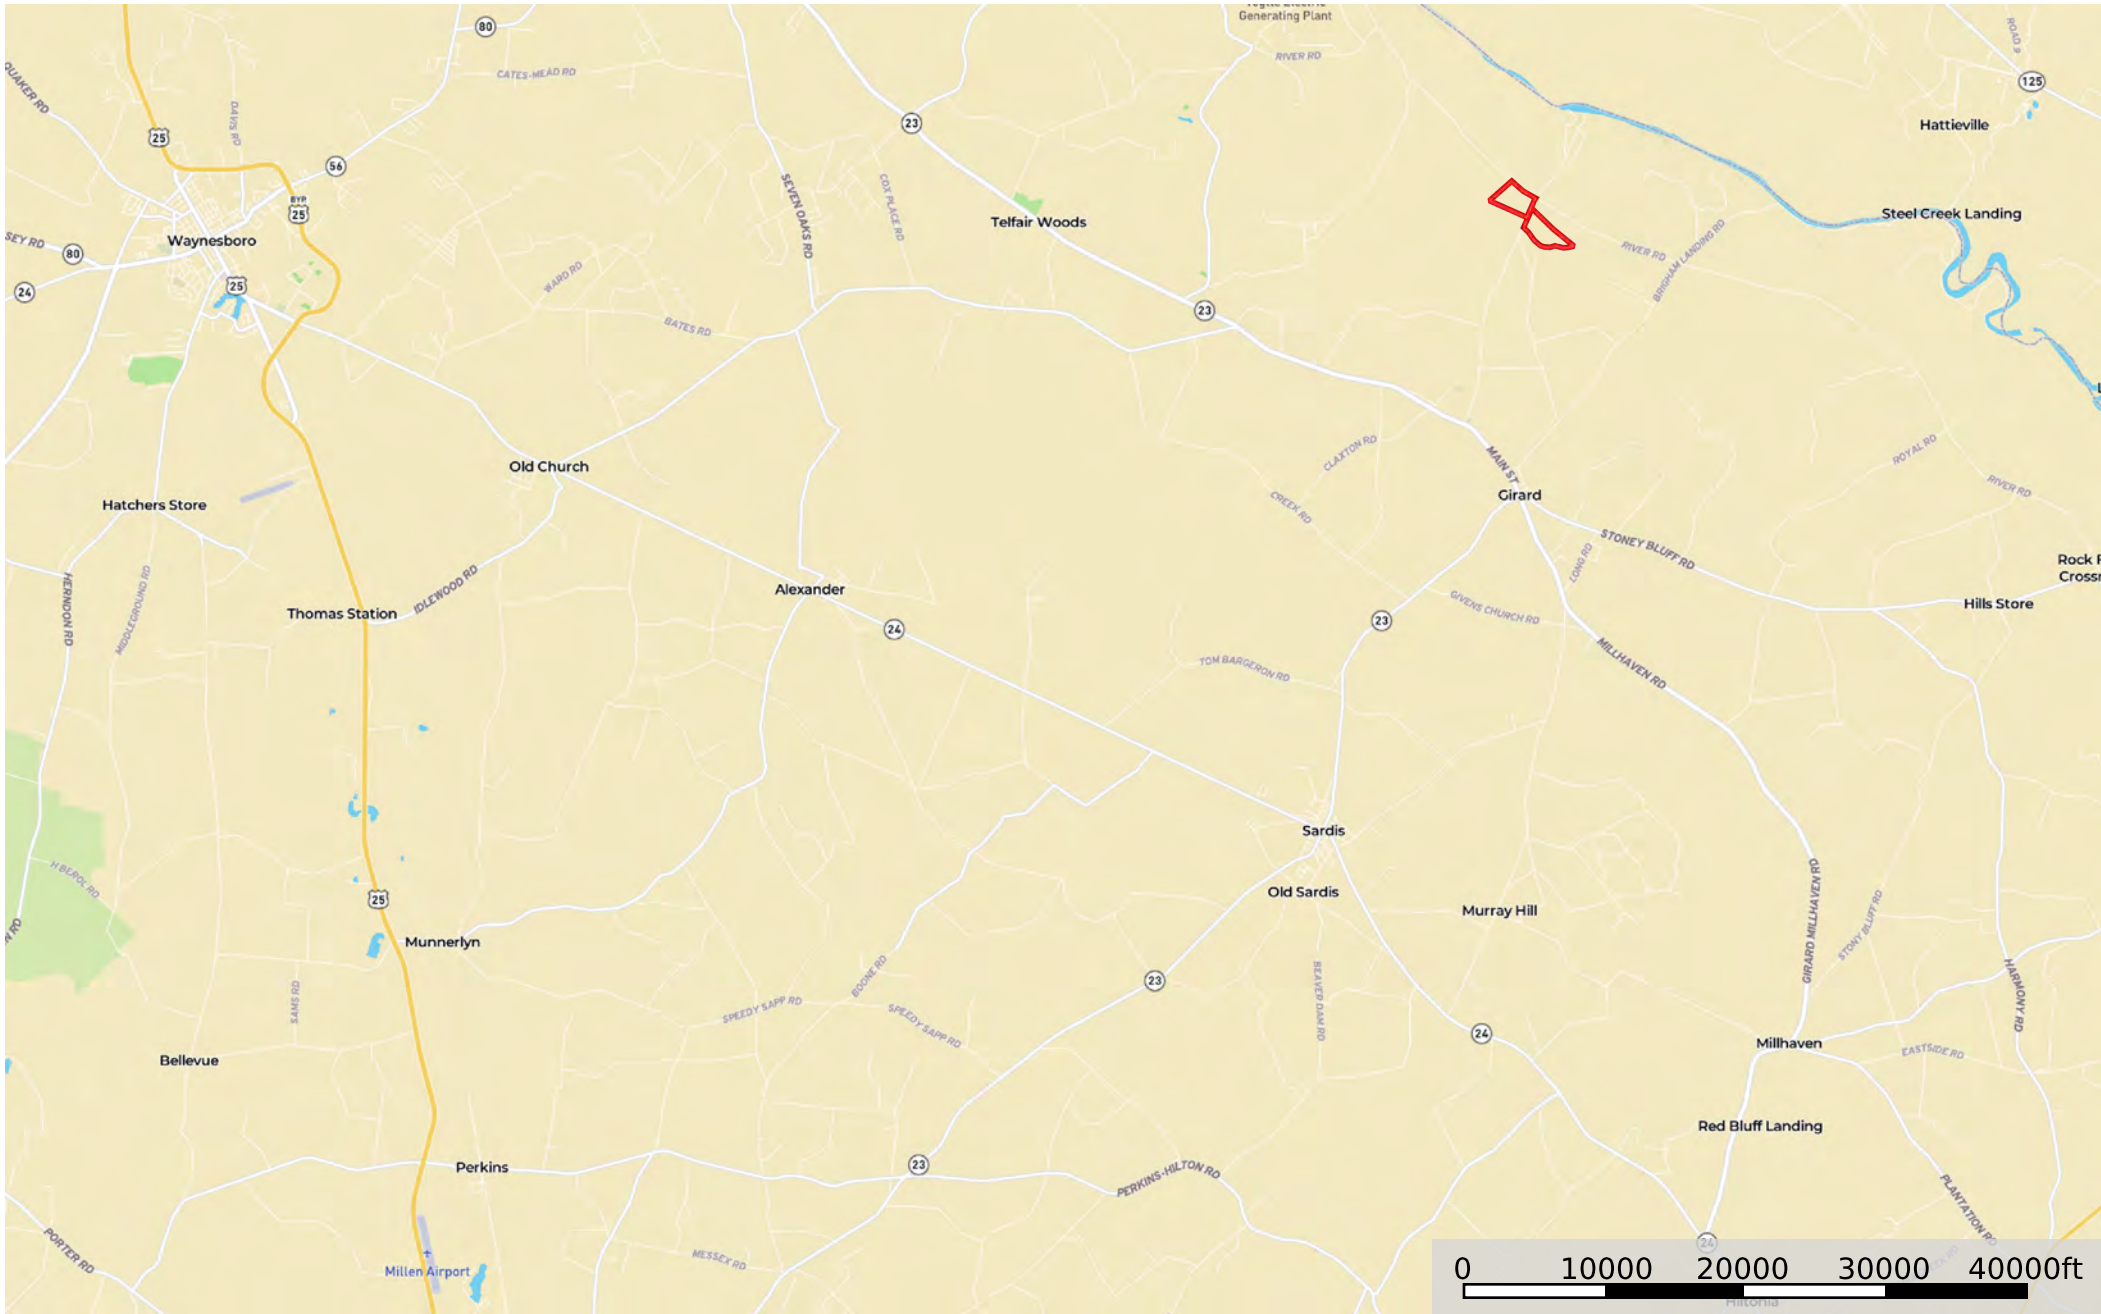

183+/- acs Griffin Landing Rd. Burke County, Georgia, 196 AC +/-

Boundary