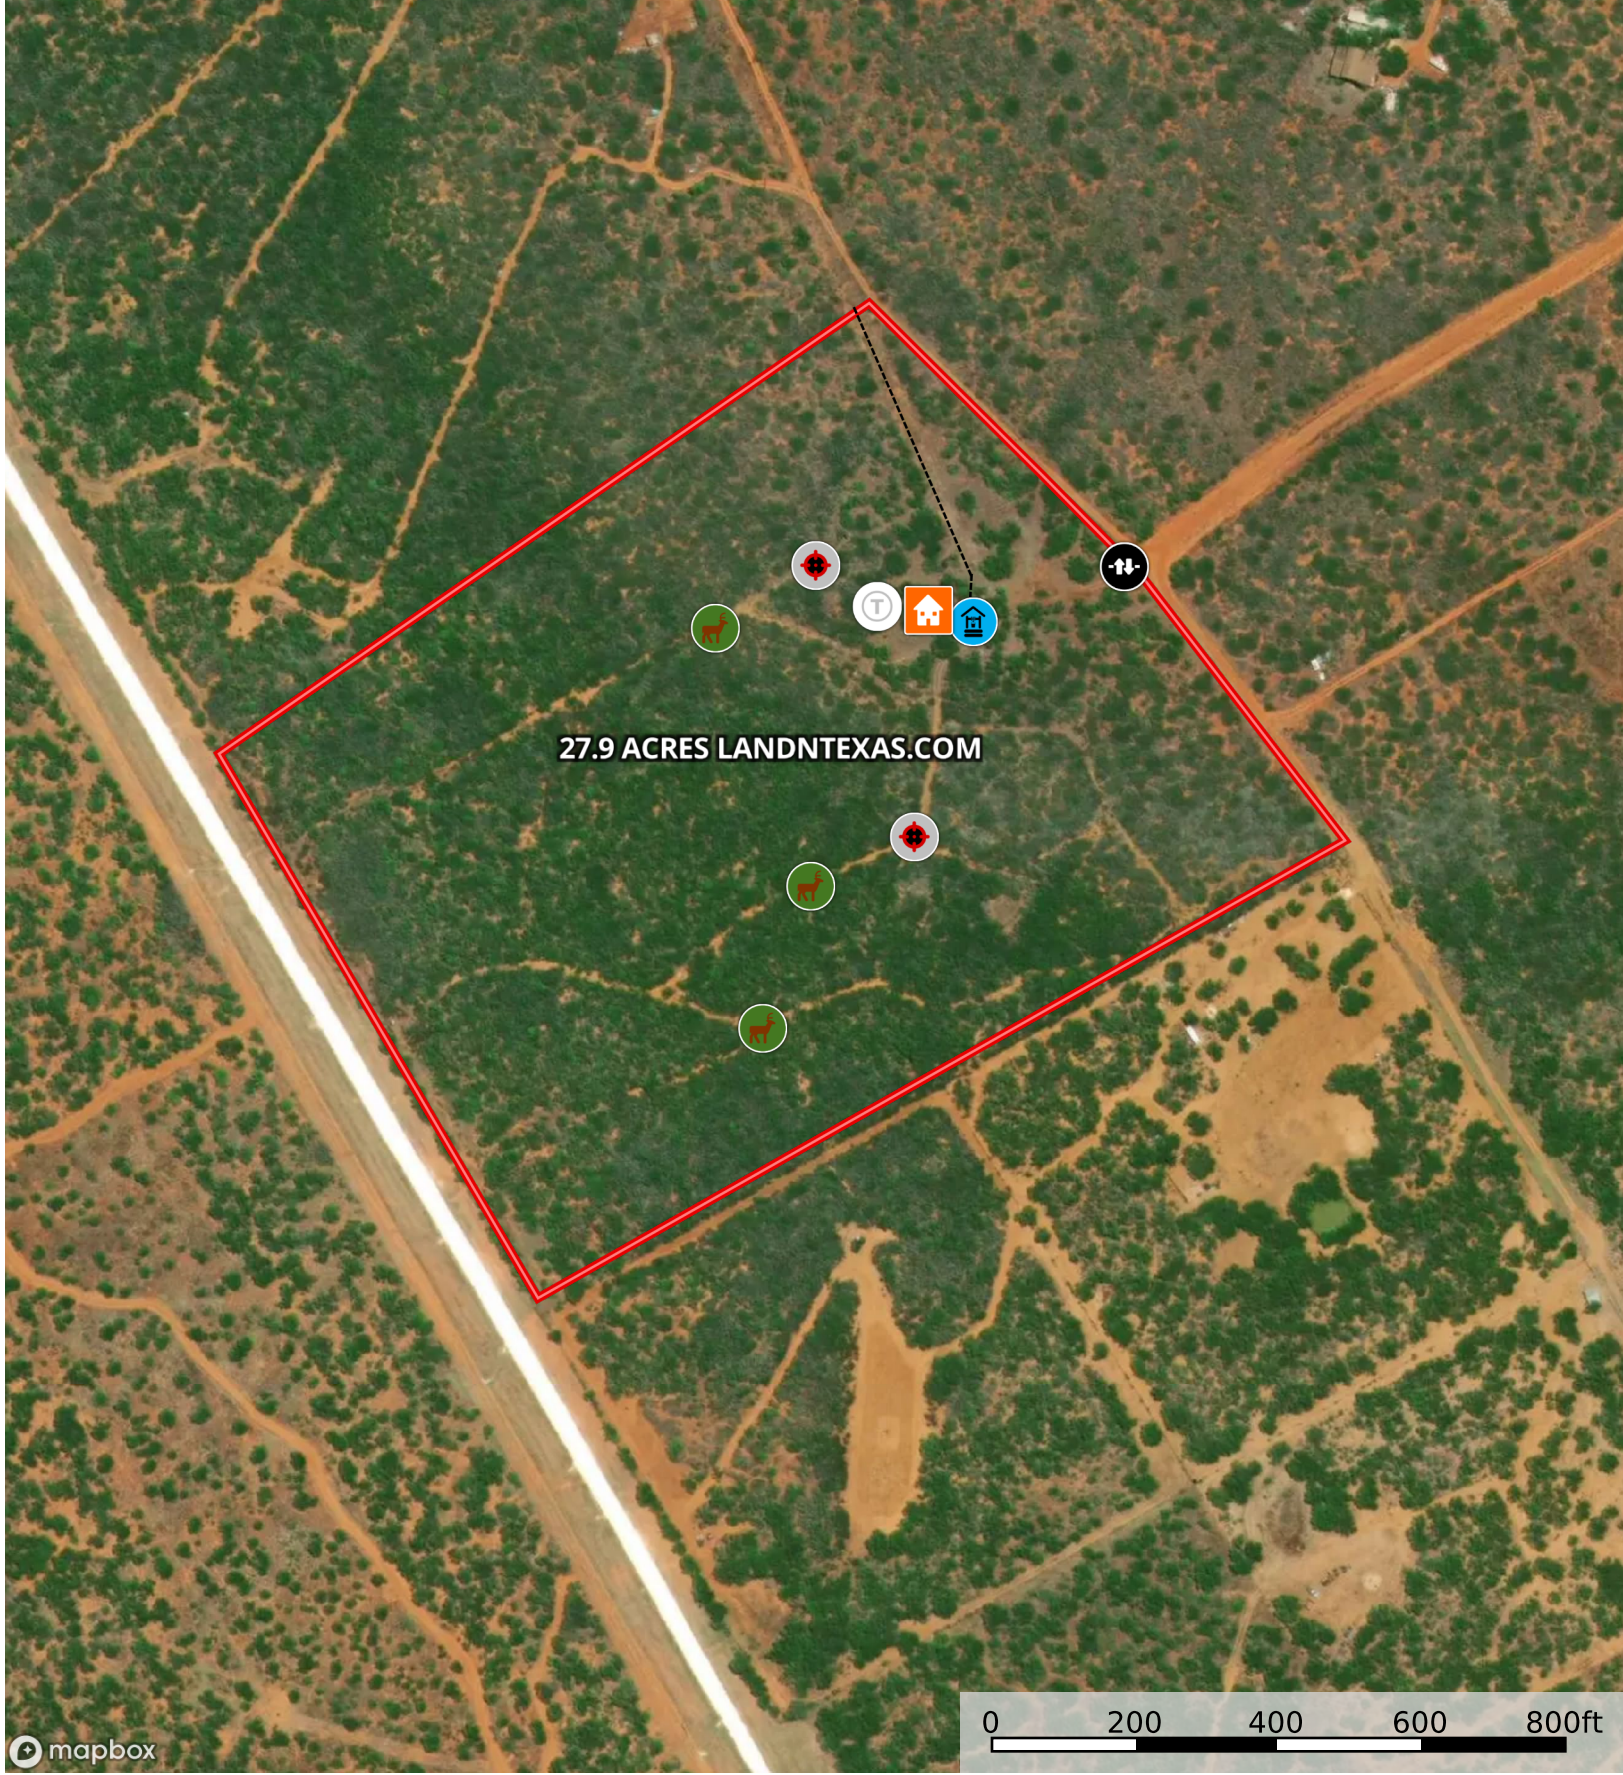

27.9 Acres In Cotulla, Texas

La Salle County, Texas, 27.9 AC +/-

mapbox

- Trough
- Gate
- Blind
- Feeder
- House
- Well
- Transmission Line
- Boundary