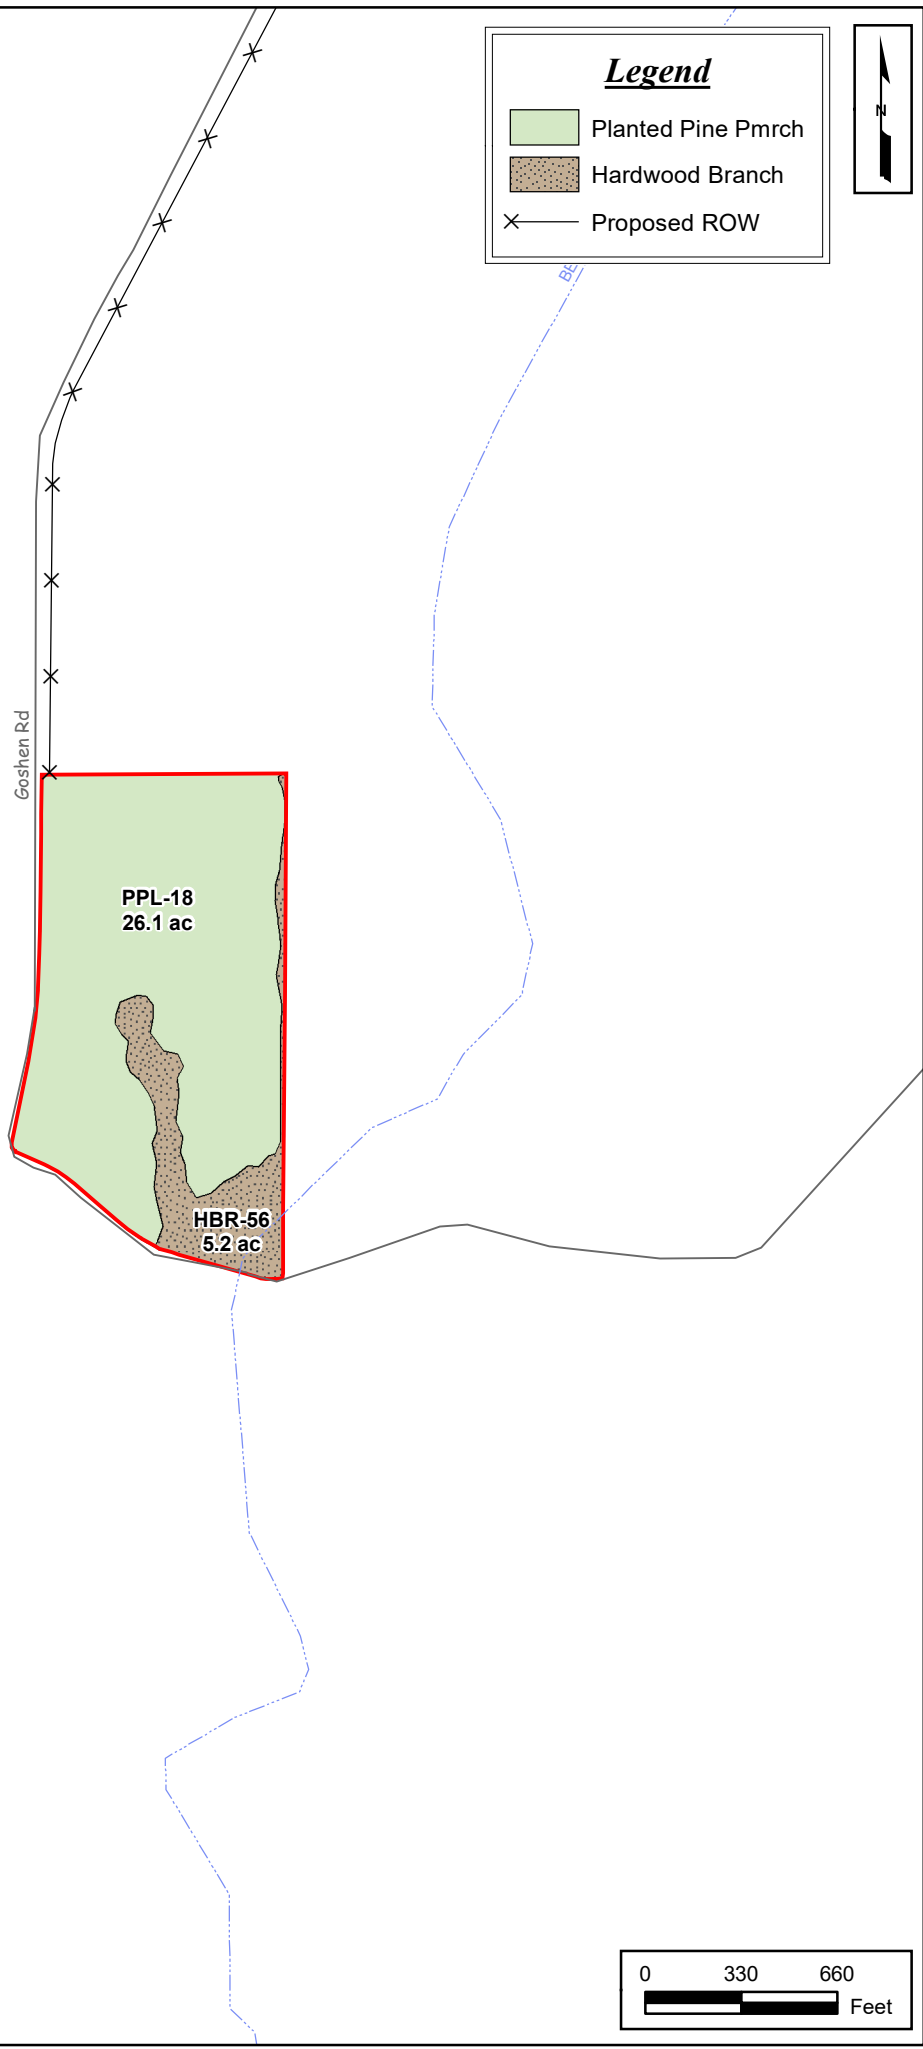

**Goshen Road Farms
Tract 3
Upson County, GA
Total Acres ± 31.33**

Legend

-  Planted Pine Pmrch
-  Hardwood Branch
-  Proposed ROW

**FOREST RESOURCE
CONSULTANTS, INC.**
WWW.FRC.US.COM

Date: March 28, 2024