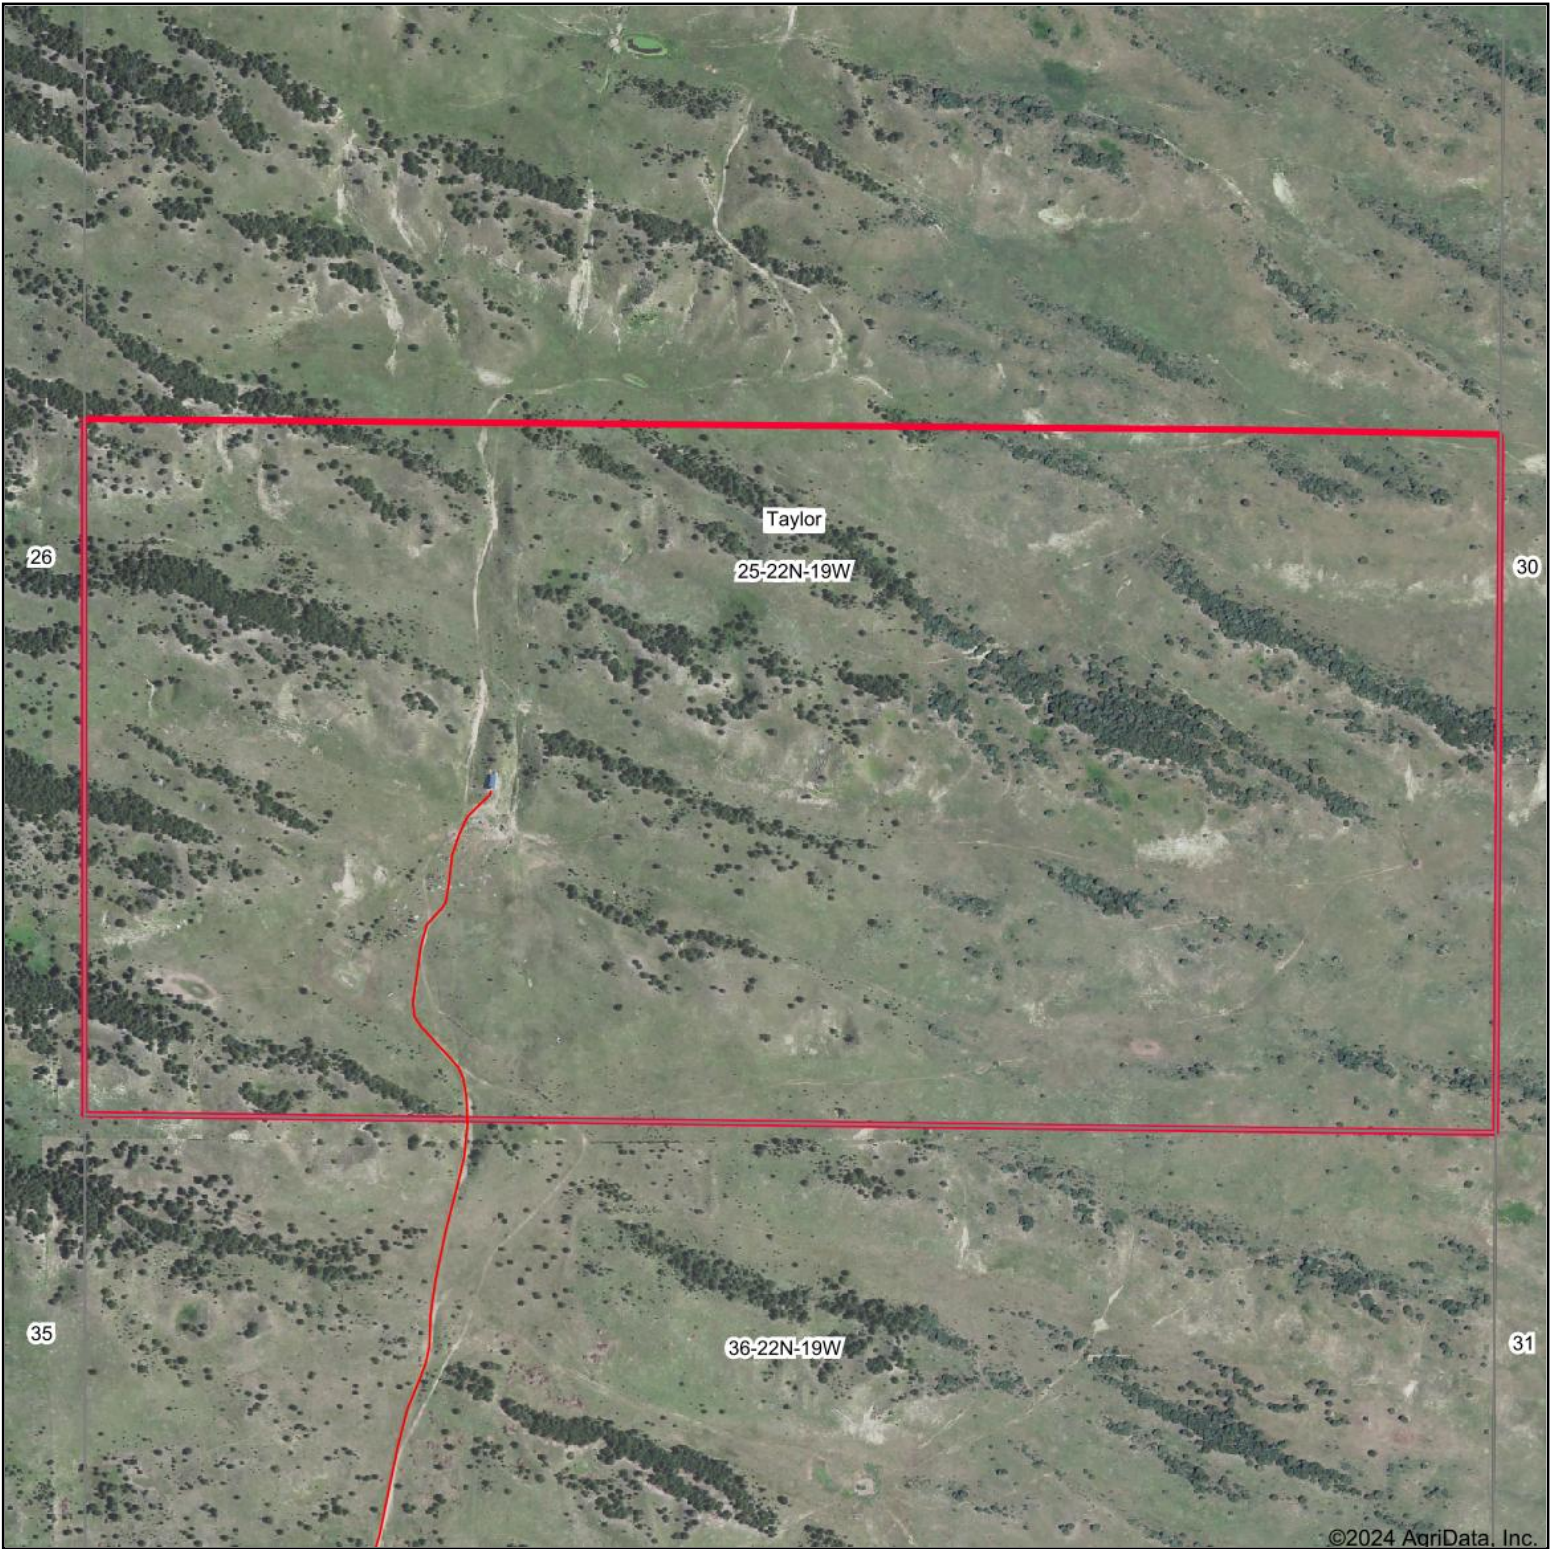

Aerial Map

©2024 AgriData, Inc.

Boundary Center: 41° 50' 47.25, -99° 27' 48.84

25-22N-19W
Loup County
Nebraska

Maps Provided By:

© AgriData, Inc. 2023

www.AgriDataInc.com

4/22/2024