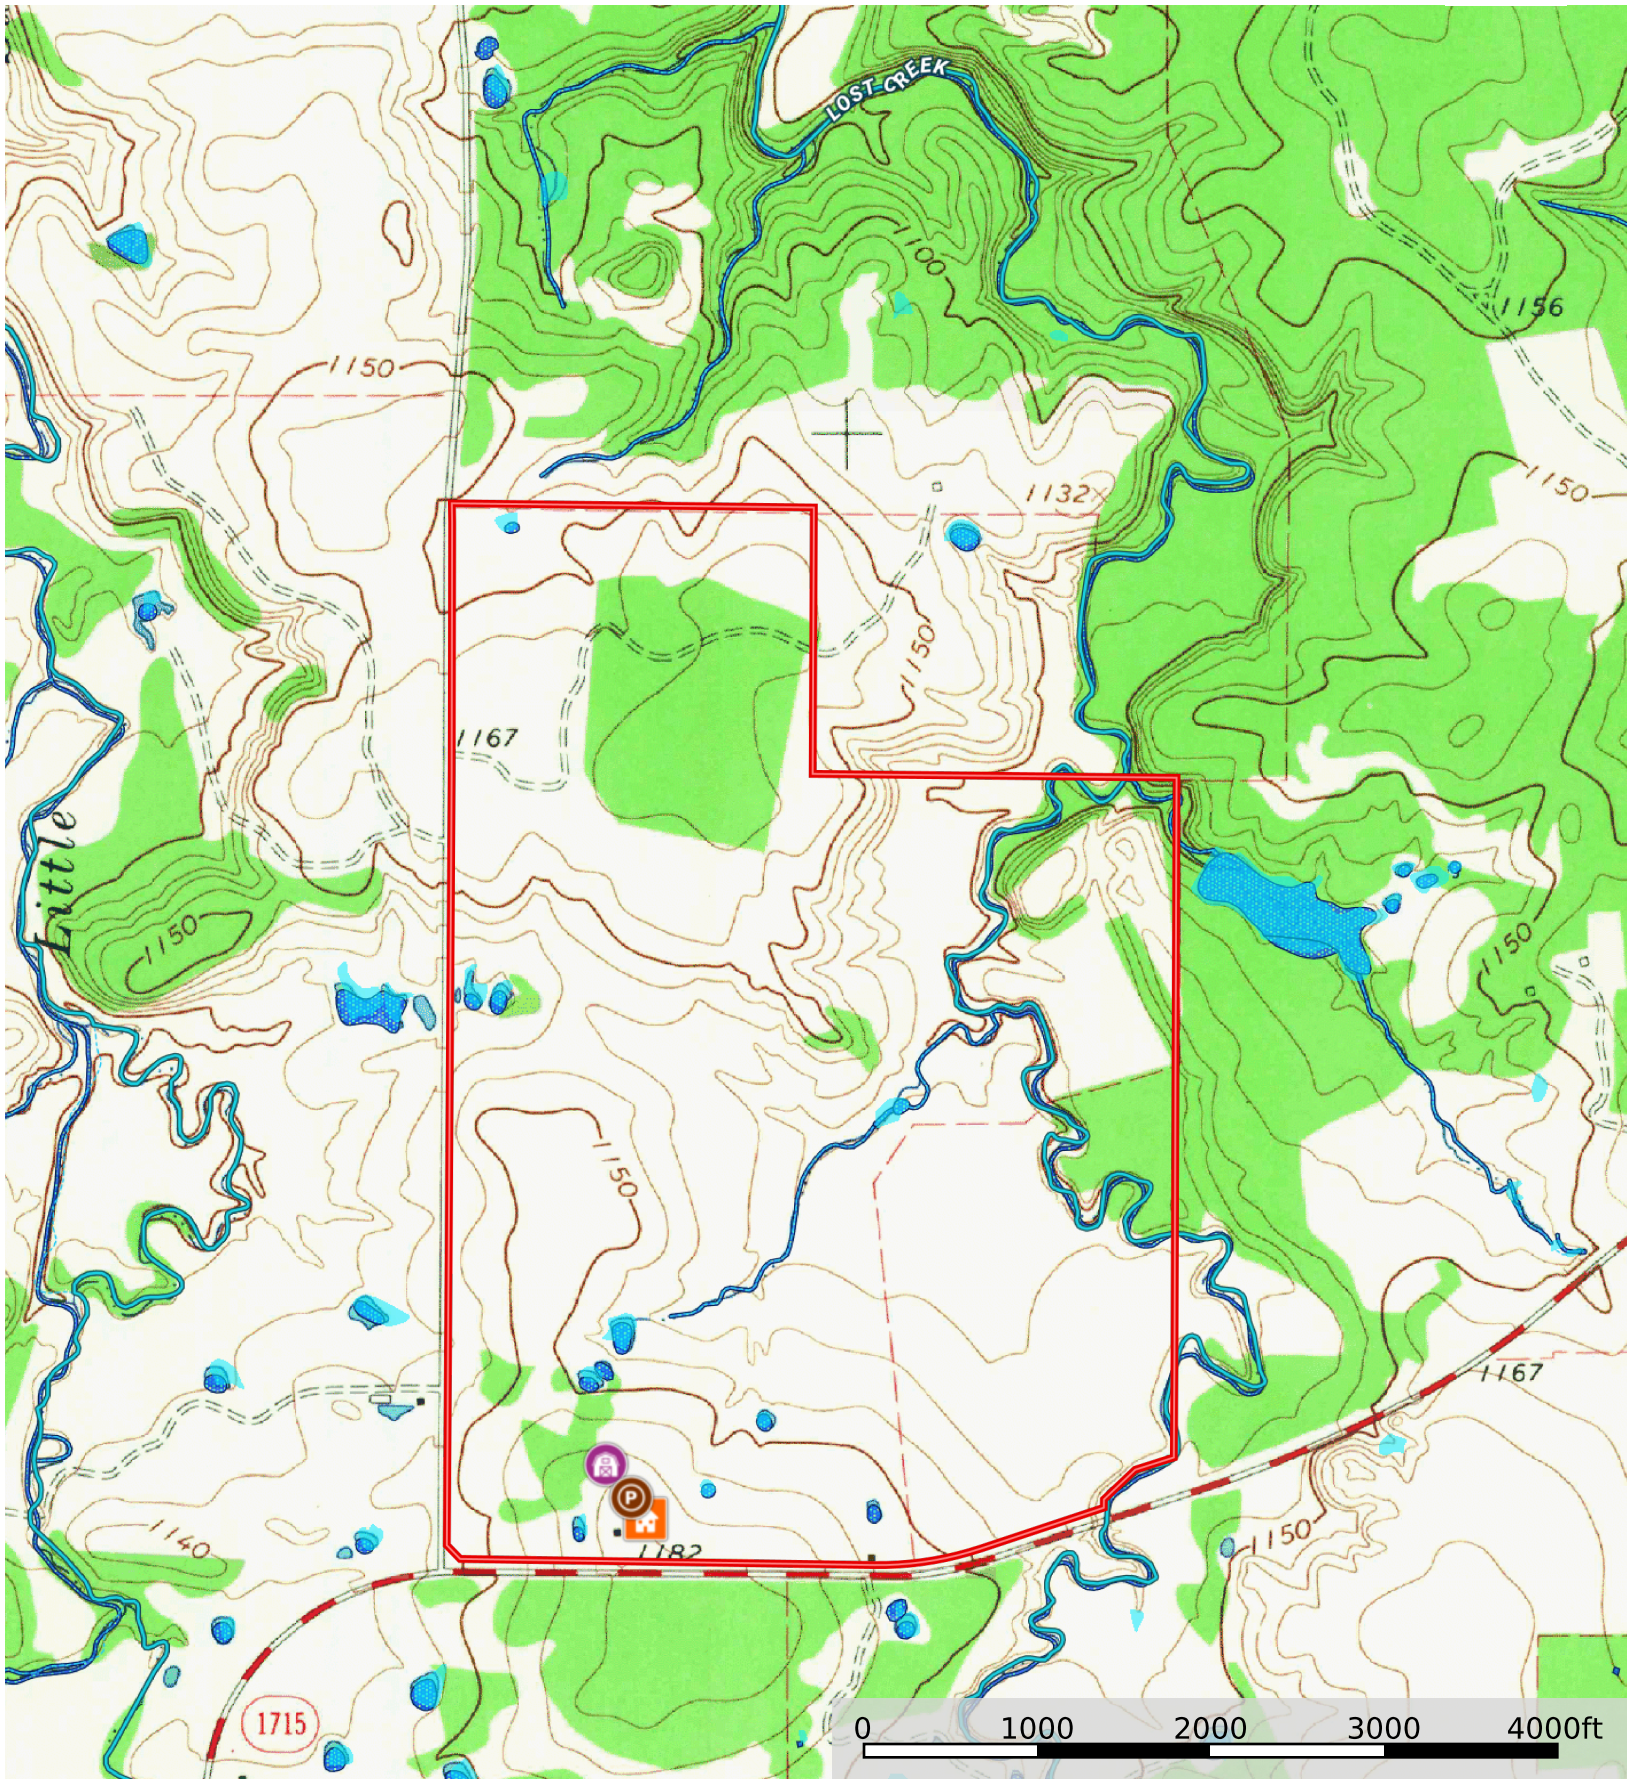

# Ammons Ranch

Erath County, Texas, 505 AC +/-

Pens	Barn	House	Boundary	Wetlands	Riparian	Stream, Intermittent	River/Creek	Water Body
------	------	-------	----------	----------	----------	----------------------	-------------	------------