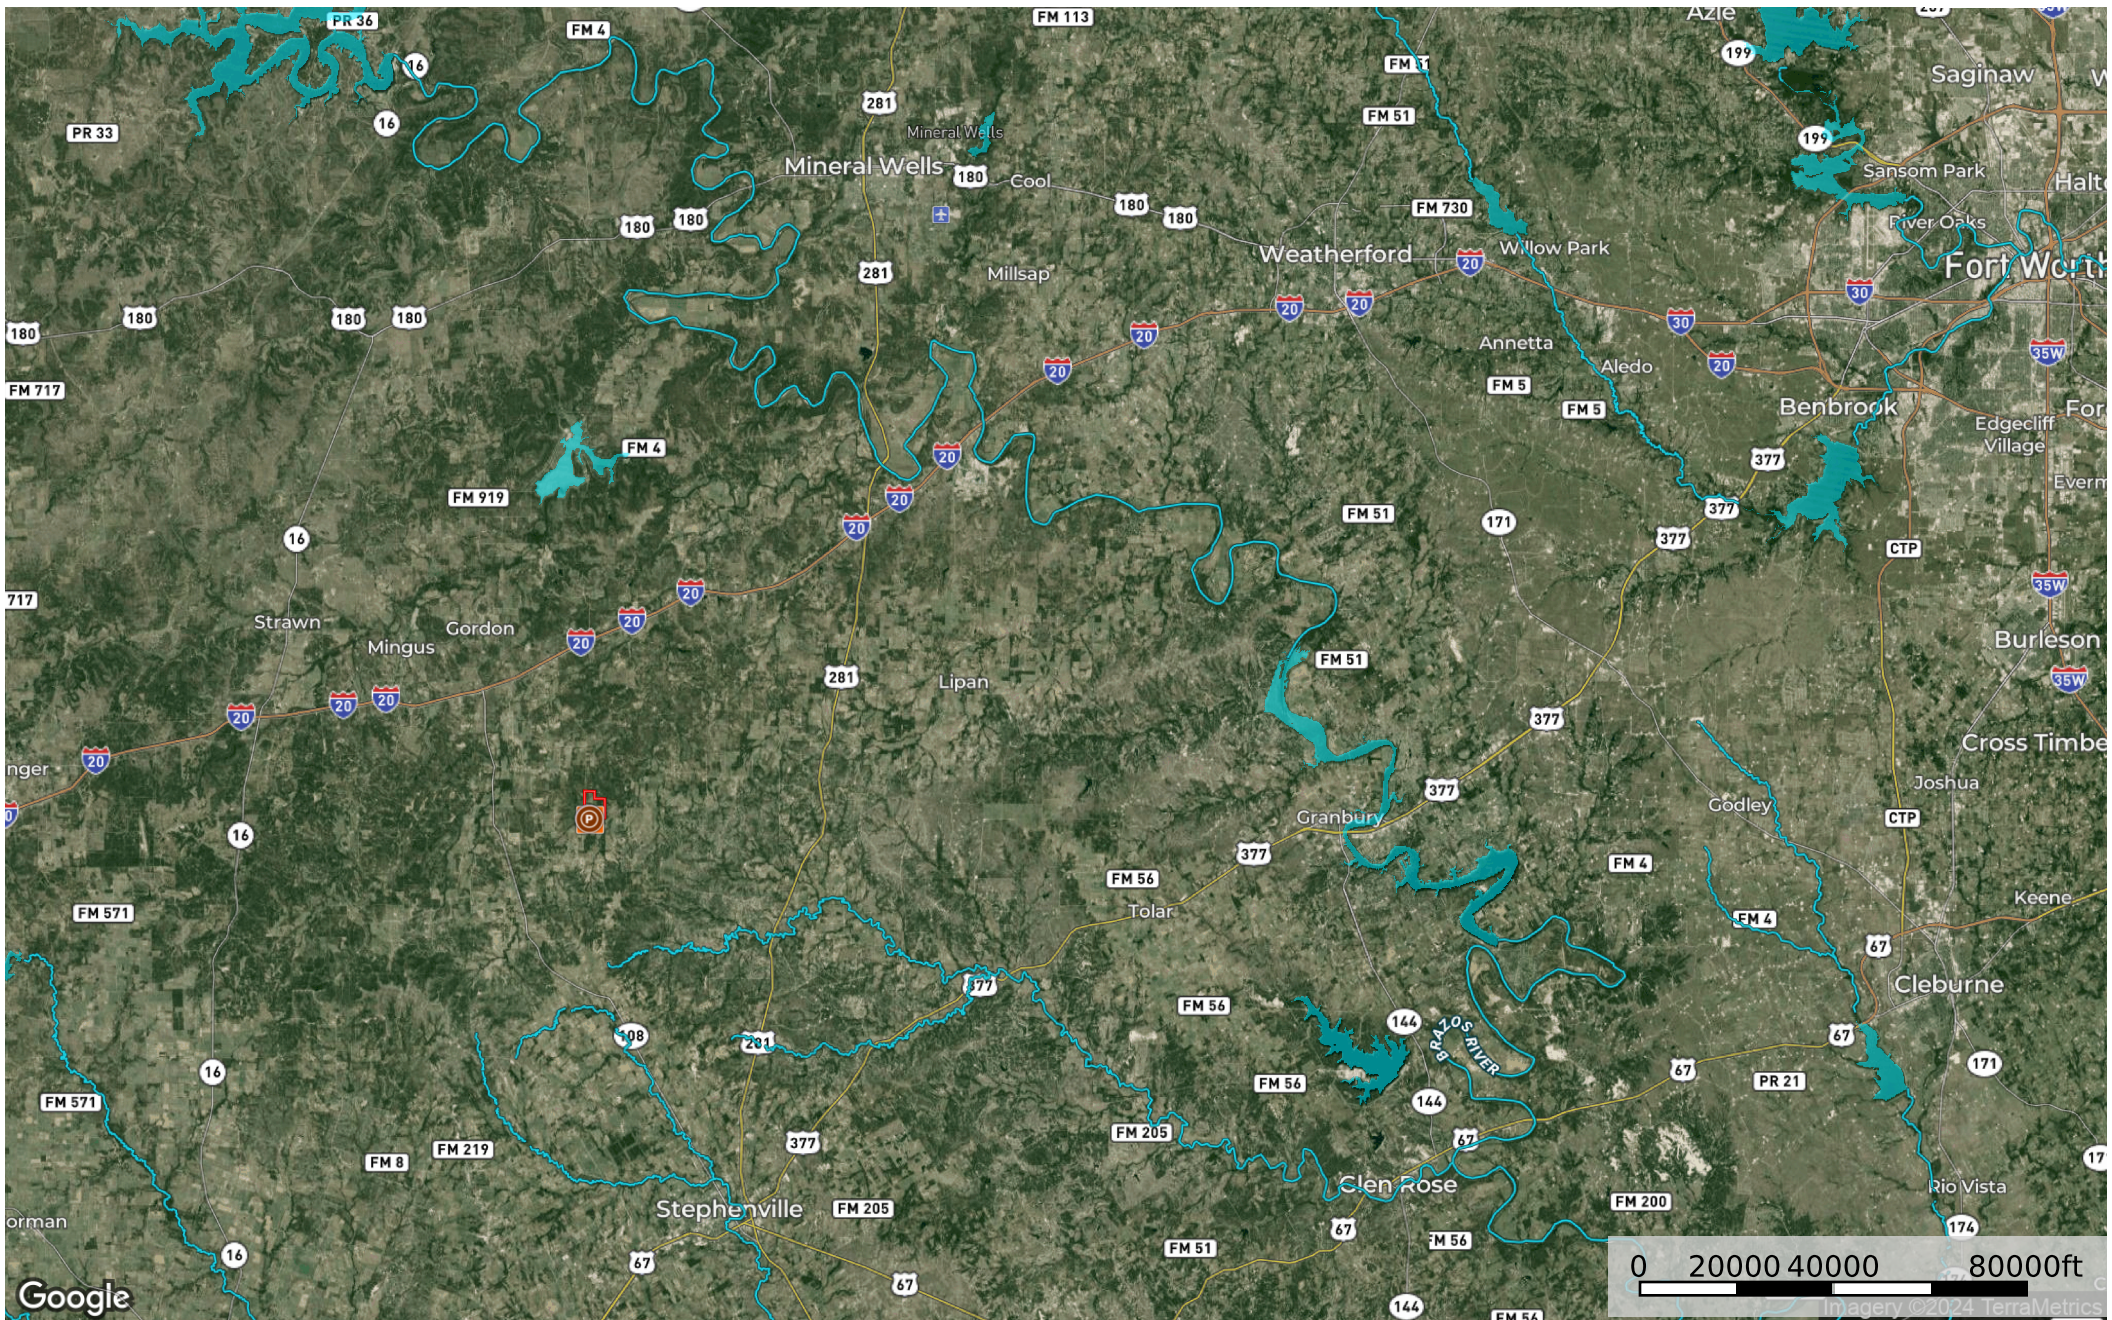

Ammons Ranch

Erath County, Texas, 505 AC +/-

- Pens
- Barn
- House
- Boundary
- Wetlands
- Riparian
- Stream, Intermittent
- River/Creek
- Water Body