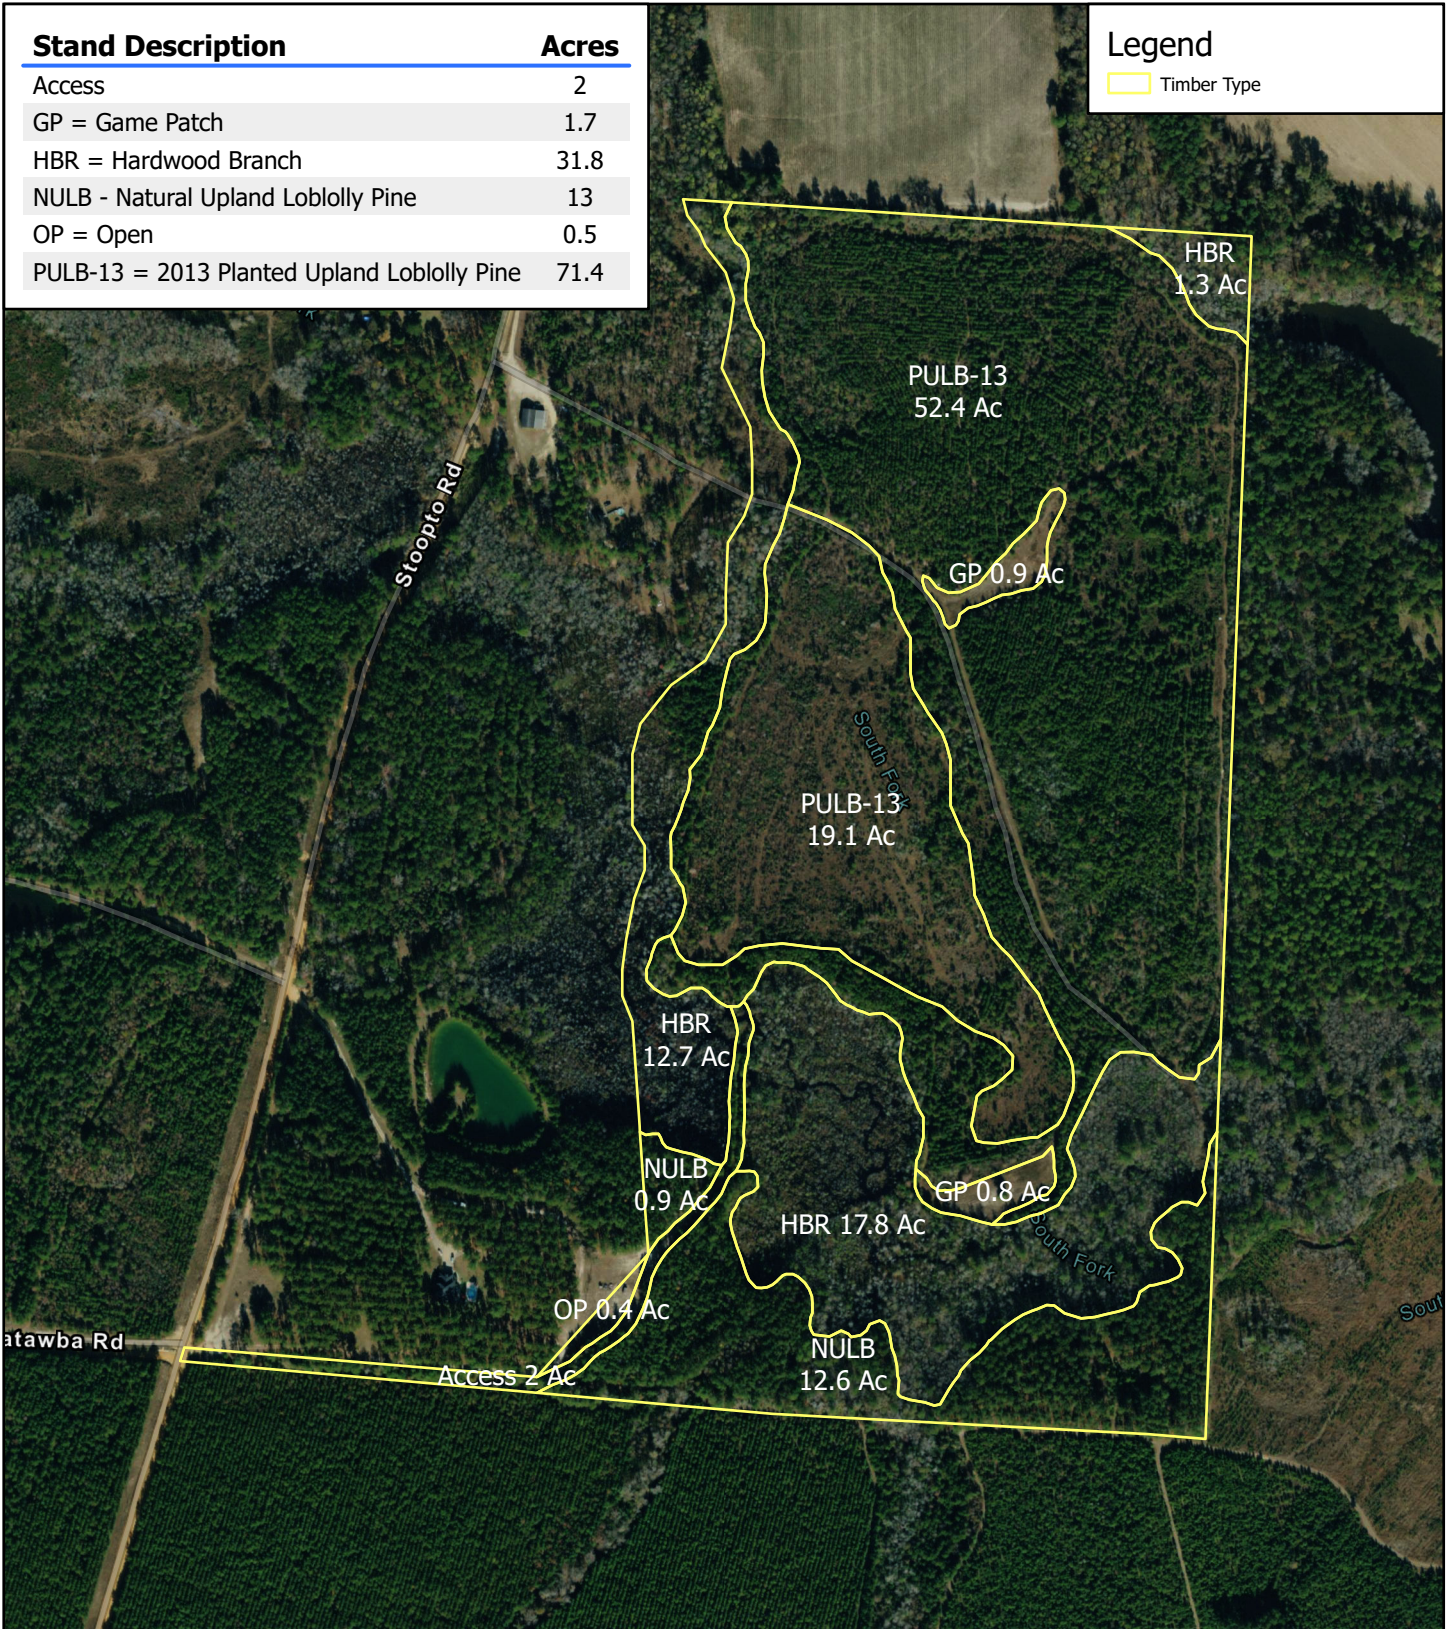

Stand Description

Acres

Access	2
GP = Game Patch	1.7
HBR = Hardwood Branch	31.8
NULB - Natural Upland Loblolly Pine	13
OP = Open	0.5
PULB-13 = 2013 Planted Upland Loblolly Pine	71.4

Legend

 Timber Type

**Screven County 120 Acres +/-
Timber Type**

GREEN HILL
LAND AND TIMBER
Foresters/Realtors

JACK R FRANKHOUSER, ALC
REALTOR/FORESTER
ACCREDITED LAND CONSULTANT
912-678-5920 | GH.LAND.COM

2024

Coordinate System: NAD 1983 StatePlane Georgia East FIPS 1001 Feet Center: 81.7422°W 32.6972°N