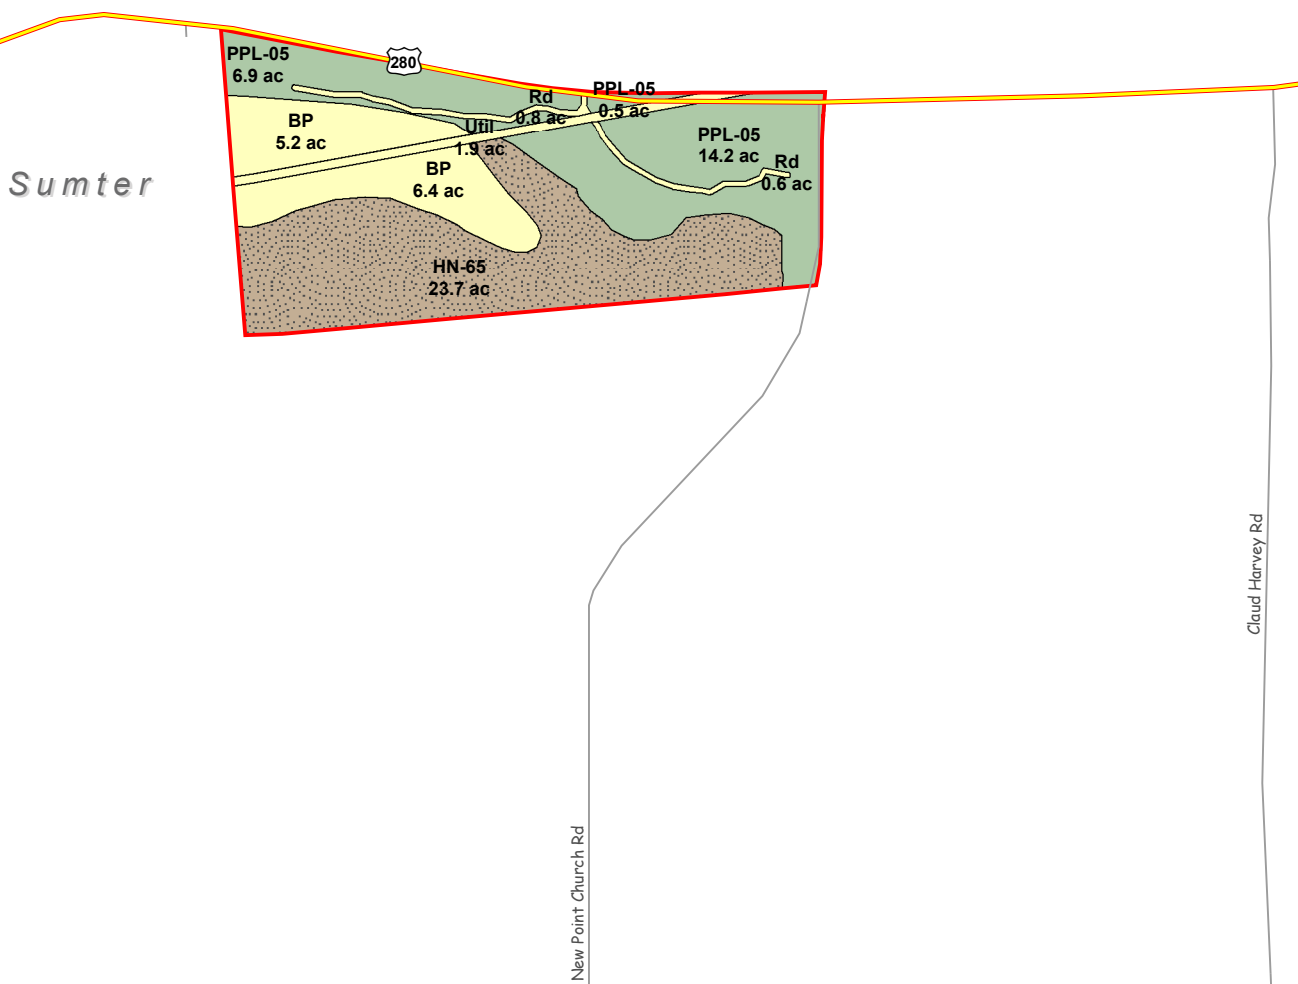

Highway 280 Tract
Sumter Co., Georgia
Total Acres: ± 60.1

Map ID: OG0010_A

Legend

-  Pine
-  Hardwood Bottomland
-  Non-Forest

Date: May 9, 2024