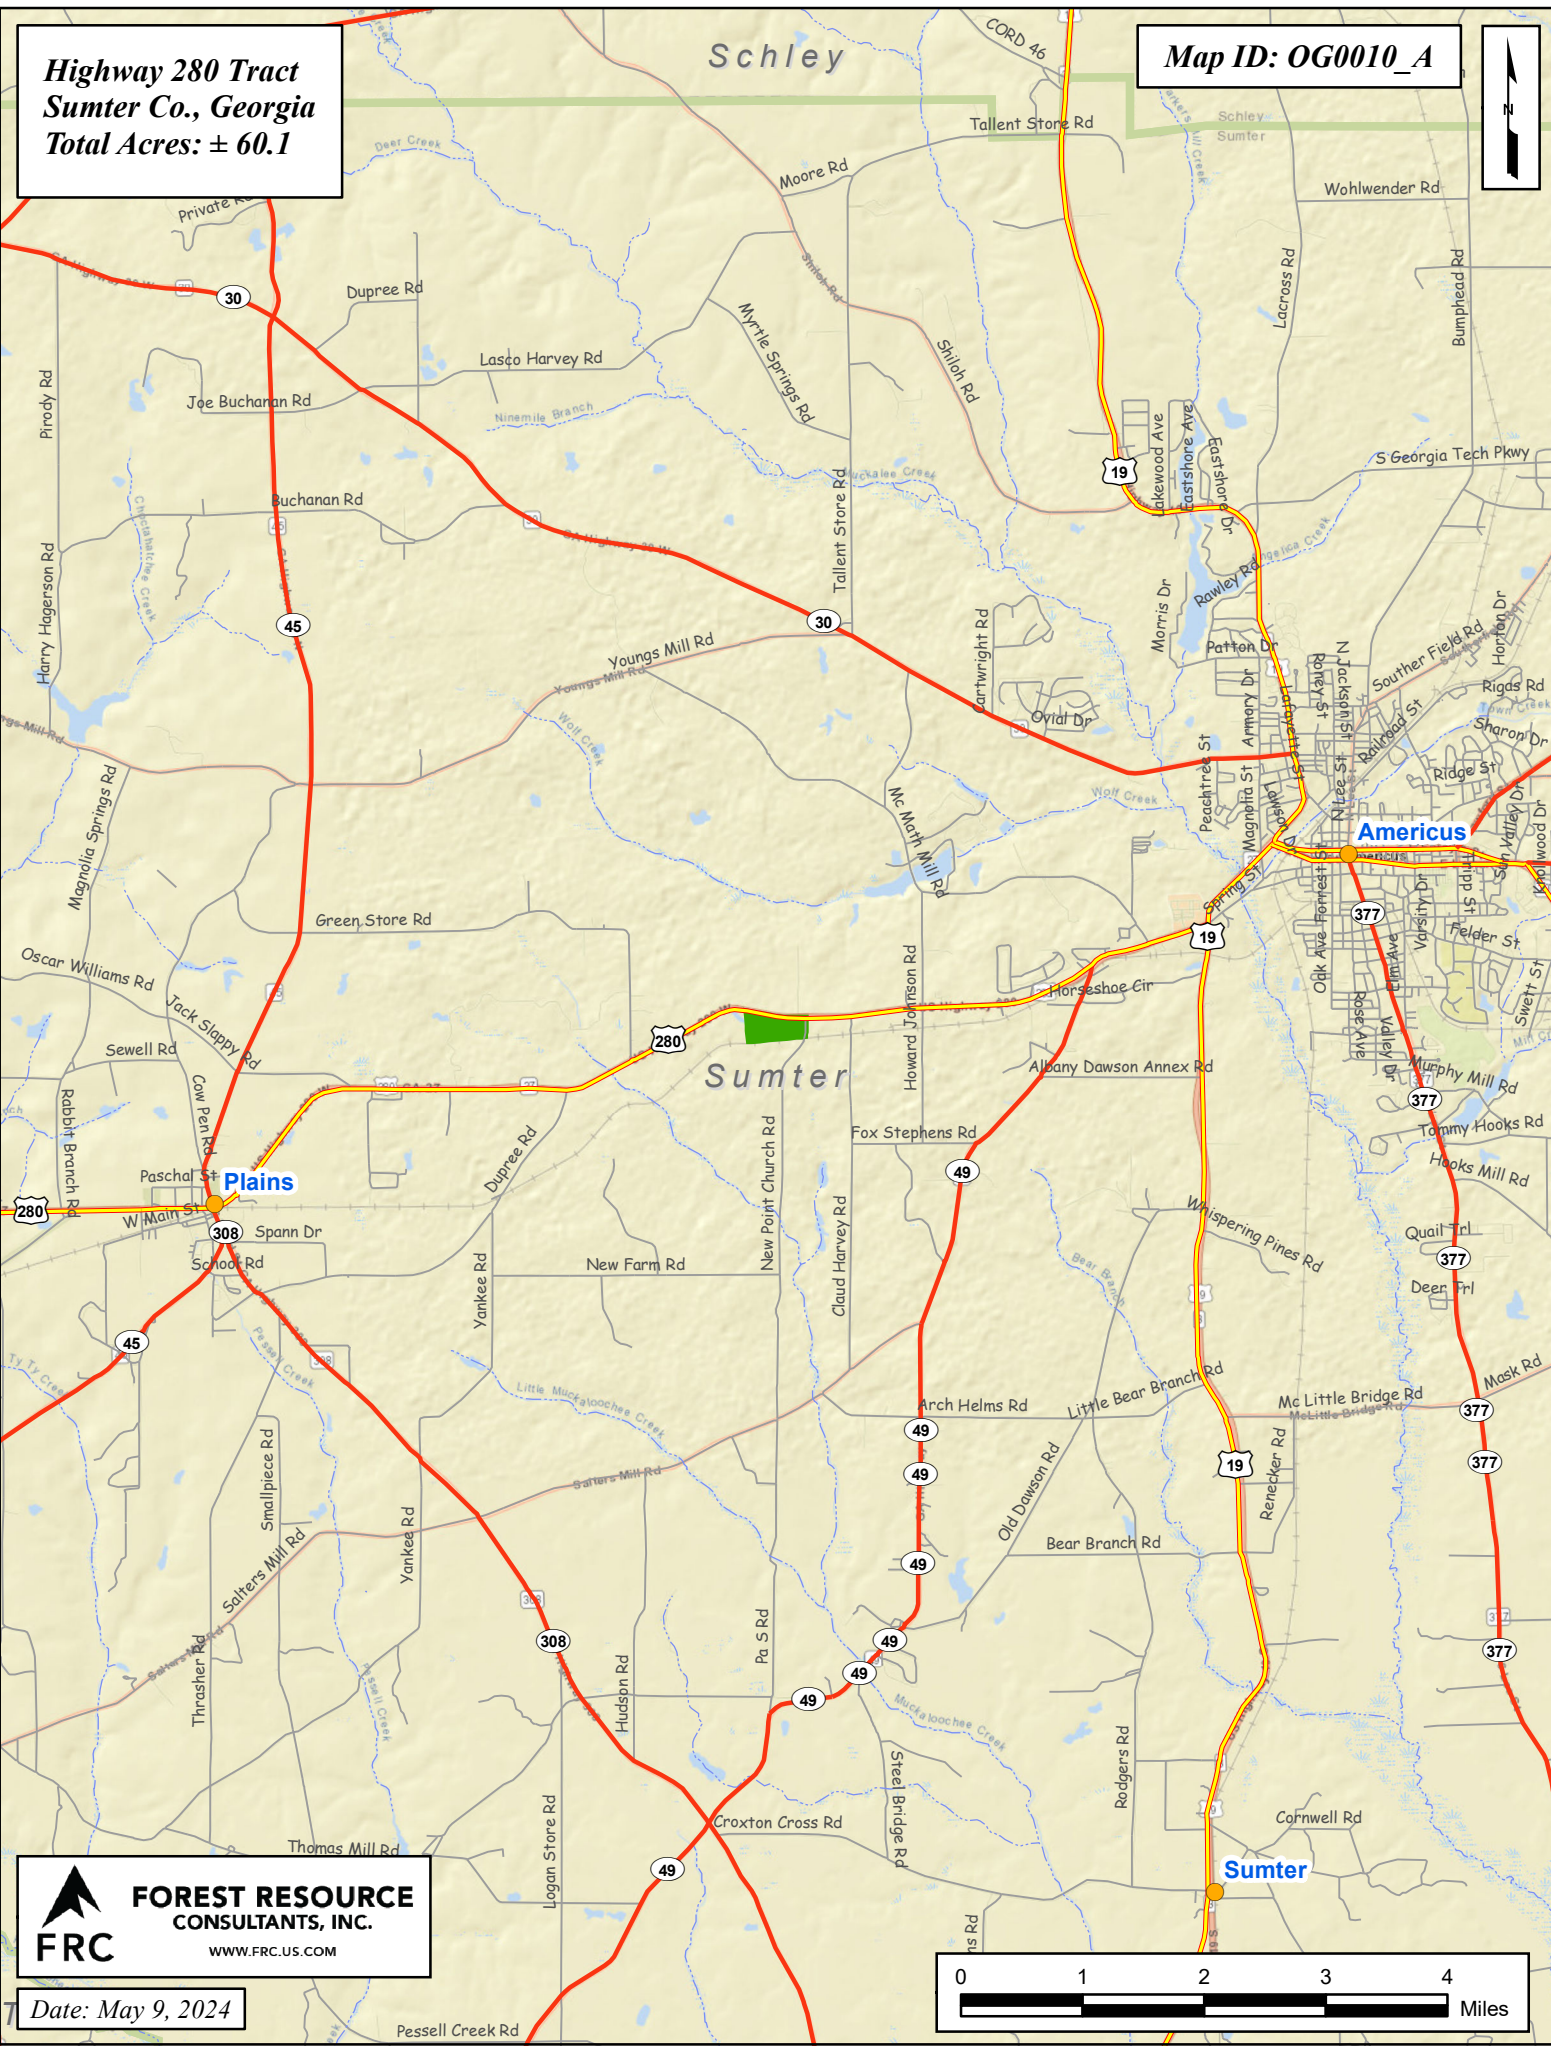

**Highway 280 Tract**  
**Sumter Co., Georgia**  
**Total Acres: ± 60.1**

**Map ID: OG0010\_A**

 **FOREST RESOURCE CONSULTANTS, INC.**  
WWW.FRC.US.COM

Date: May 9, 2024