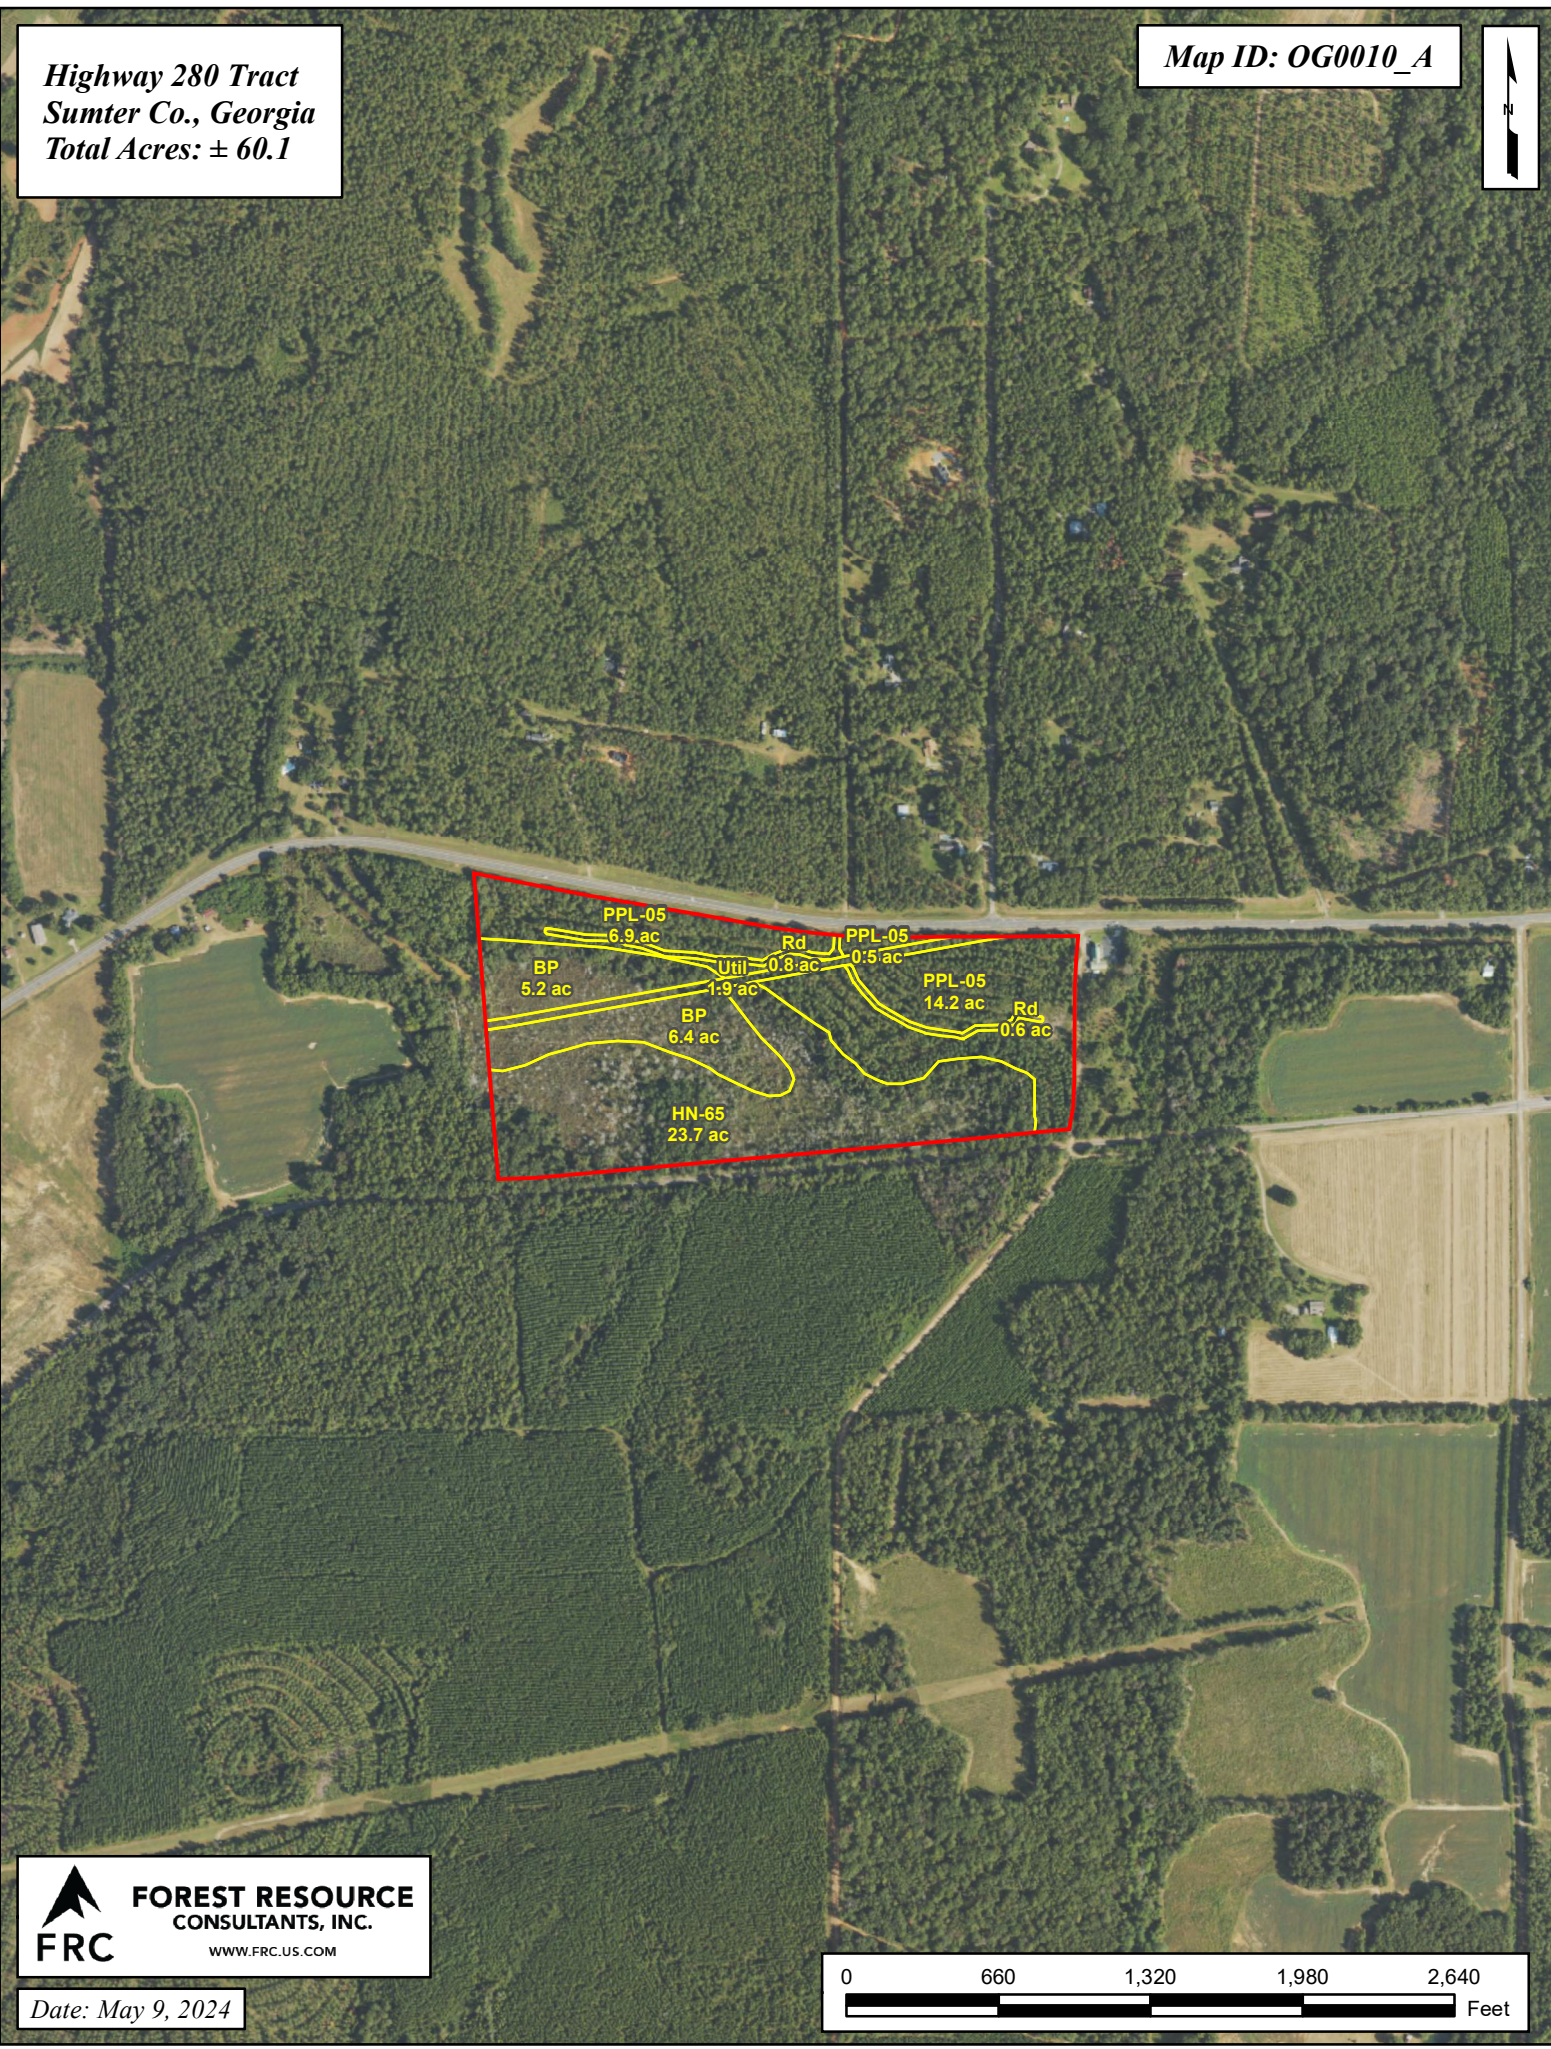

Highway 280 Tract
Sumter Co., Georgia
Total Acres: ± 60.1

Map ID: OG0010_A

 **FOREST RESOURCE
CONSULTANTS, INC.**
WWW.FRC.US.COM

Date: May 9, 2024