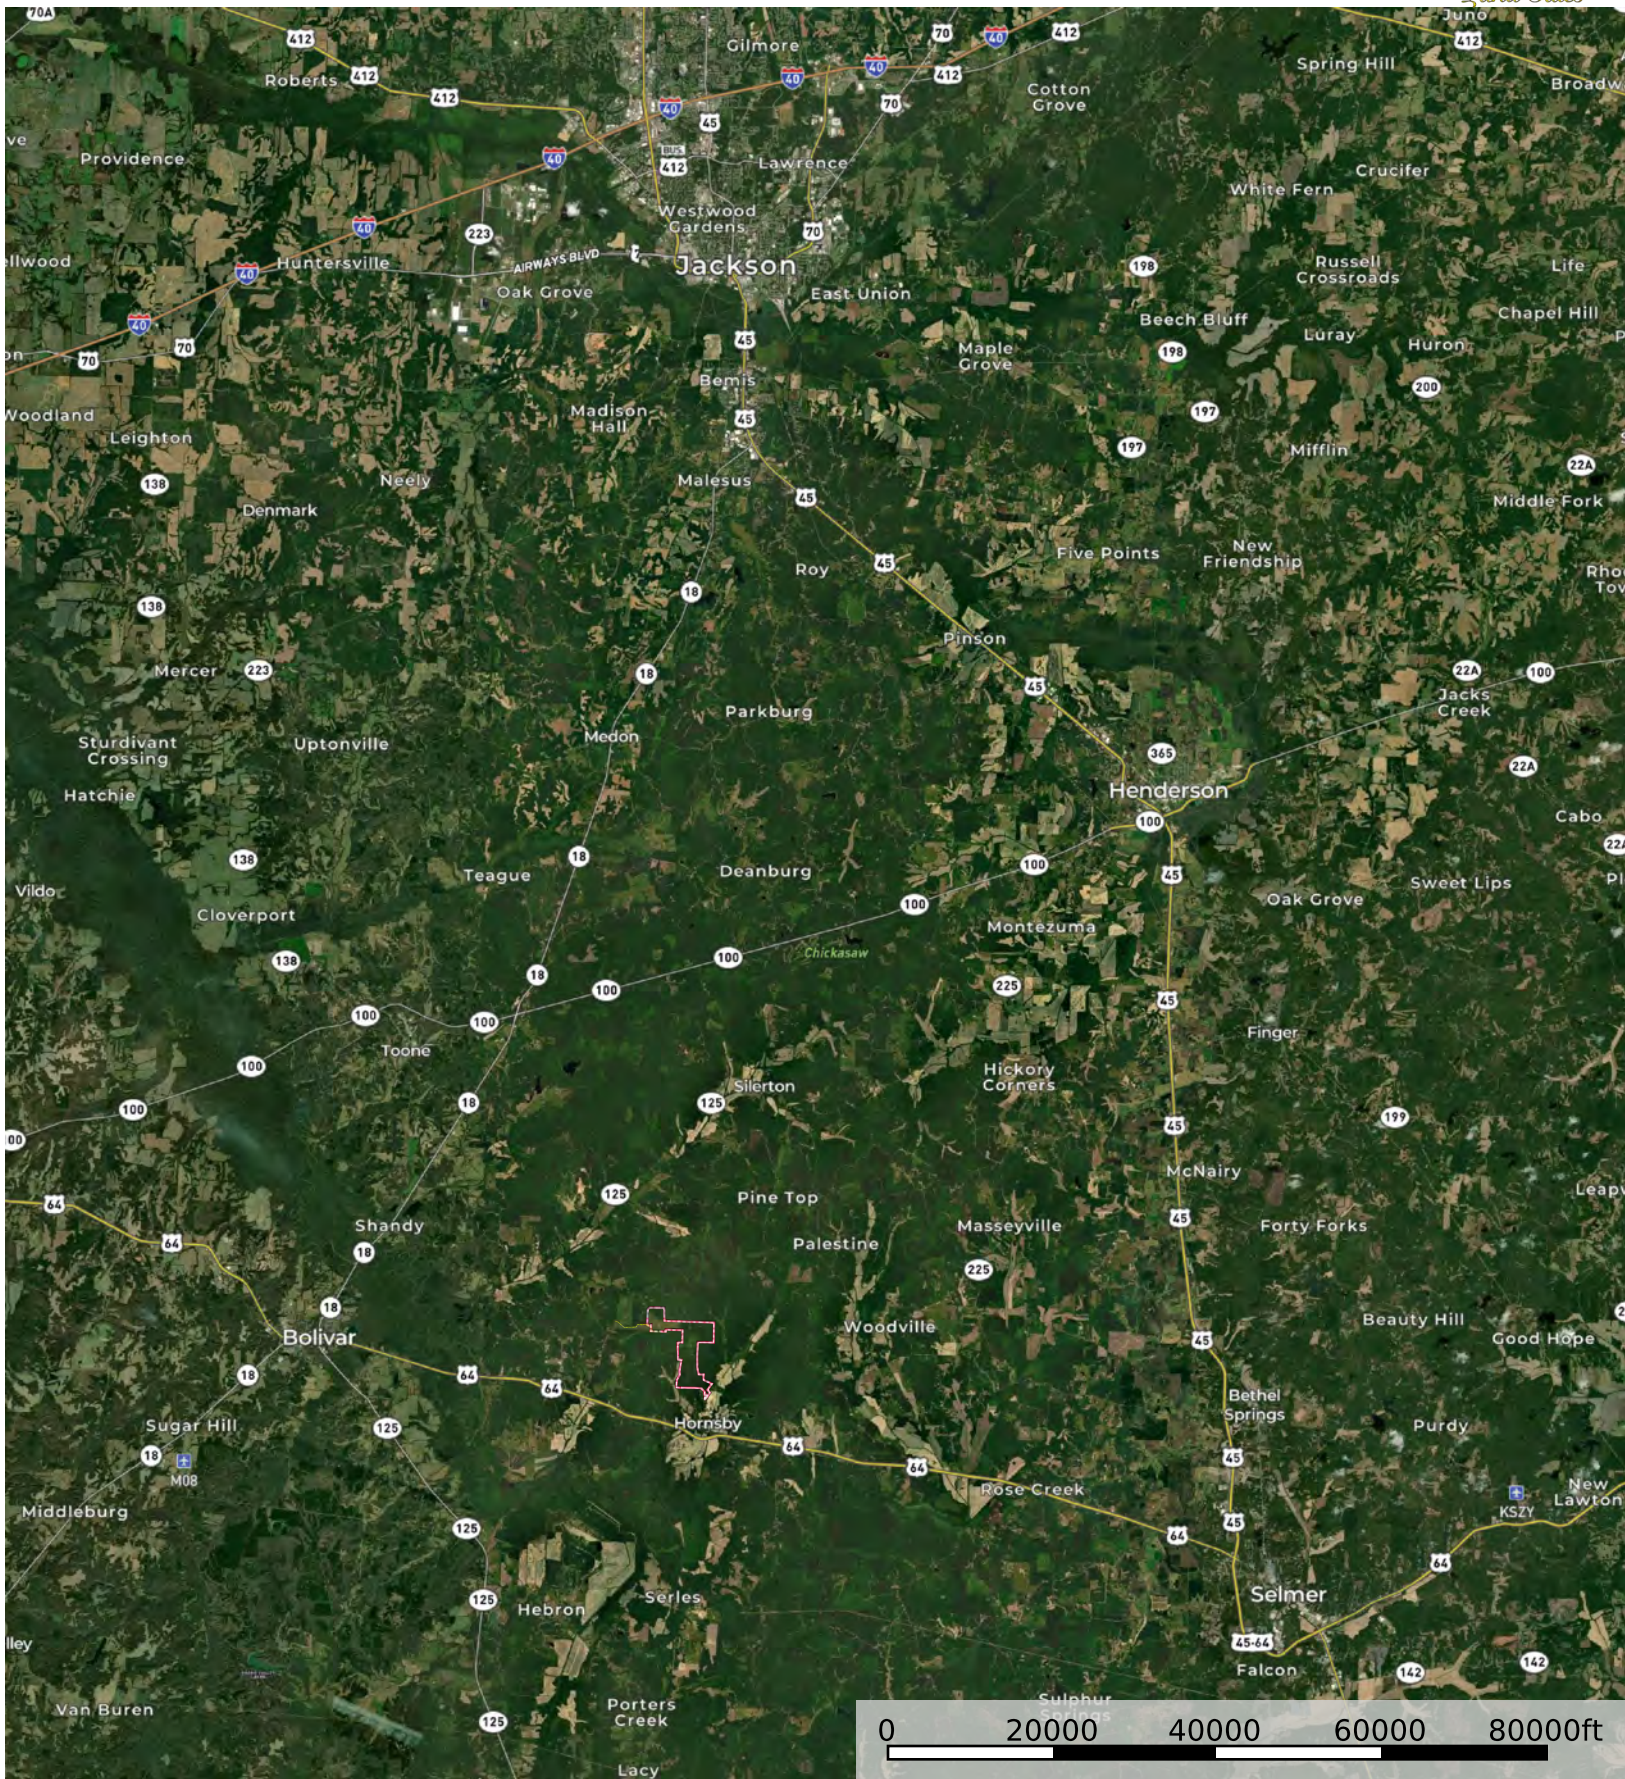

Hornsby Southeast Tract

Hardeman County, Tennessee, 755 AC +/-

--- Access Easement Boundary

Hornsby Southeast Tract

Hardeman County, Tennessee, 755 AC +/-

--- Access Easement
□ Boundary

Hornsby Southeast Tract

Hardeman County, Tennessee, 755 AC +/-

Google

- Access Easement
- Boundary

Hornsby Southeast Tract

+/- 755 GIS Acres

| Stand | Timber Type | Acres |
|-------------|---------------------|-------|
| 1 | 1992 Thinned Pine | 16 |
| 5 | 2014 Premerch Pine | 118 |
| 7 | 1999 Unthinned Pine | 49 |
| 16 | 1984 Thinned Pine | 22 |
| 17 | 1997 Unthinned Pine | 71 |
| 23 | 2019 Premerch Pine | 39 |
| 24 | 2020 Premerch Pine | 69 |
| 25 | 2021 Premerch Pine | 77 |
| 30 | Hardwood Regen | 49 |
| 31 | Hardwood/Pine | 141 |
| 32 | Hardwood/Pine | 28 |
| 33 | Hardwood/Regen | 50 |
| 50 | Roads/NF | 26 |
| Total Acres | | 755 |