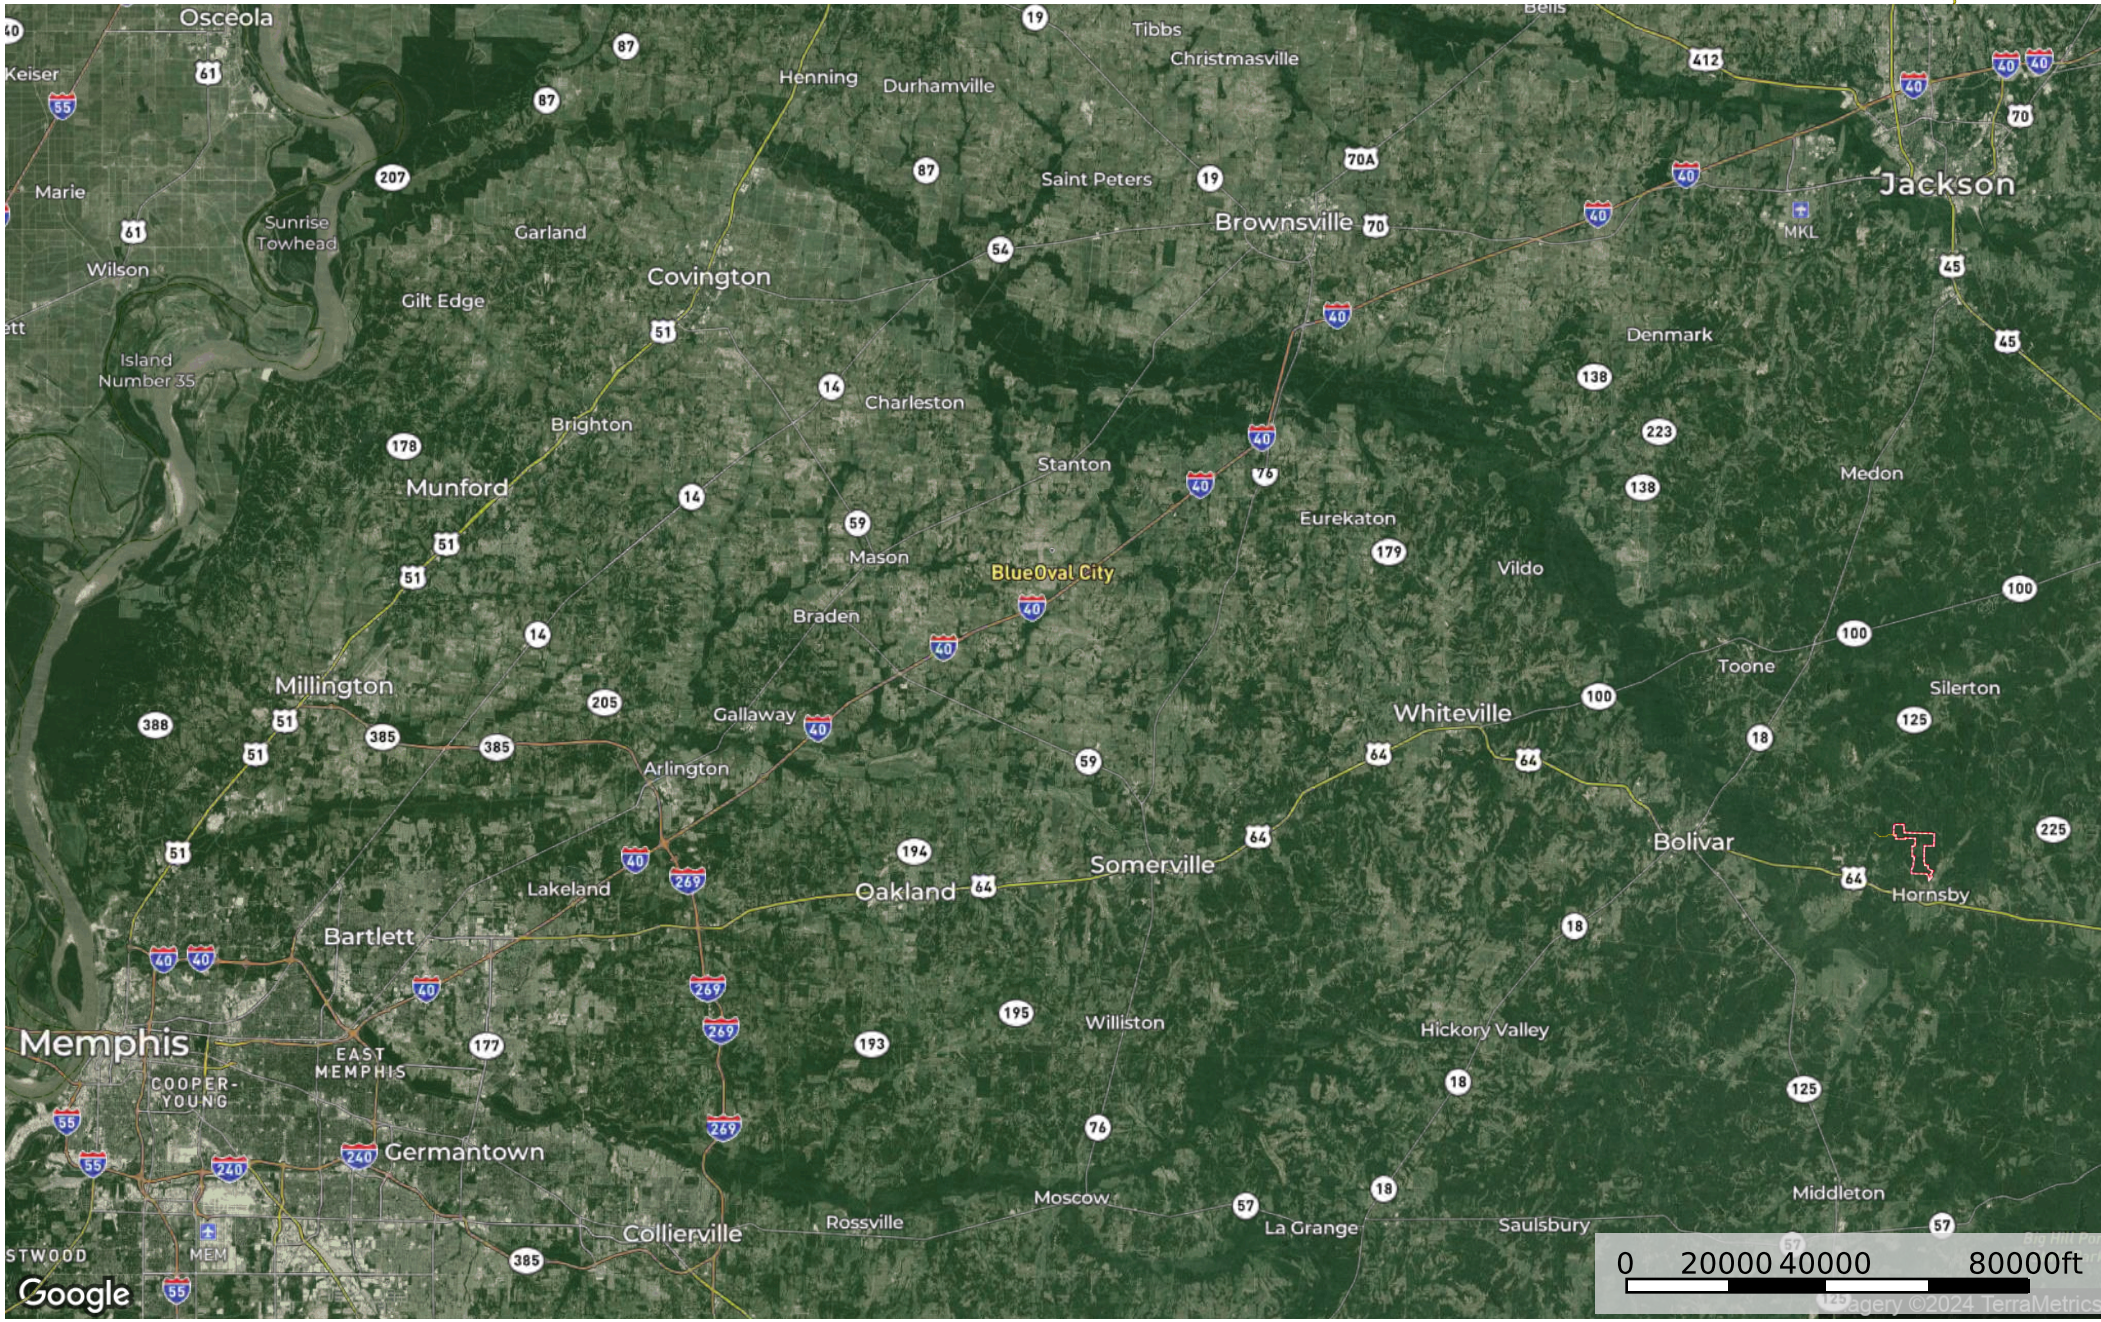

Hornsby Southeast Tract

Hardeman County, Tennessee, 755 AC +/-

--- Access Easement Boundary

Hornsby Southeast Tract

Hardeman County, Tennessee, 755 AC +/-

--- Access Easement
□ Boundary

Hornsby Southeast Tract

Hardeman County, Tennessee, 755 AC +/-

Google

- Access Easement
- Boundary

Hornsby Southeast Tract

+/- 755 GIS Acres

| Stand | Timber Type | Acres |
|-------------|---------------------|-------|
| 1 | 1992 Thinned Pine | 16 |
| 5 | 2014 Premerch Pine | 118 |
| 7 | 1999 Unthinned Pine | 49 |
| 16 | 1984 Thinned Pine | 22 |
| 17 | 1997 Unthinned Pine | 71 |
| 23 | 2019 Premerch Pine | 39 |
| 24 | 2020 Premerch Pine | 69 |
| 25 | 2021 Premerch Pine | 77 |
| 30 | Hardwood Regen | 49 |
| 31 | Hardwood/Pine | 141 |
| 32 | Hardwood/Pine | 28 |
| 33 | Hardwood/Regen | 50 |
| 50 | Roads/NF | 26 |
| Total Acres | | 755 |