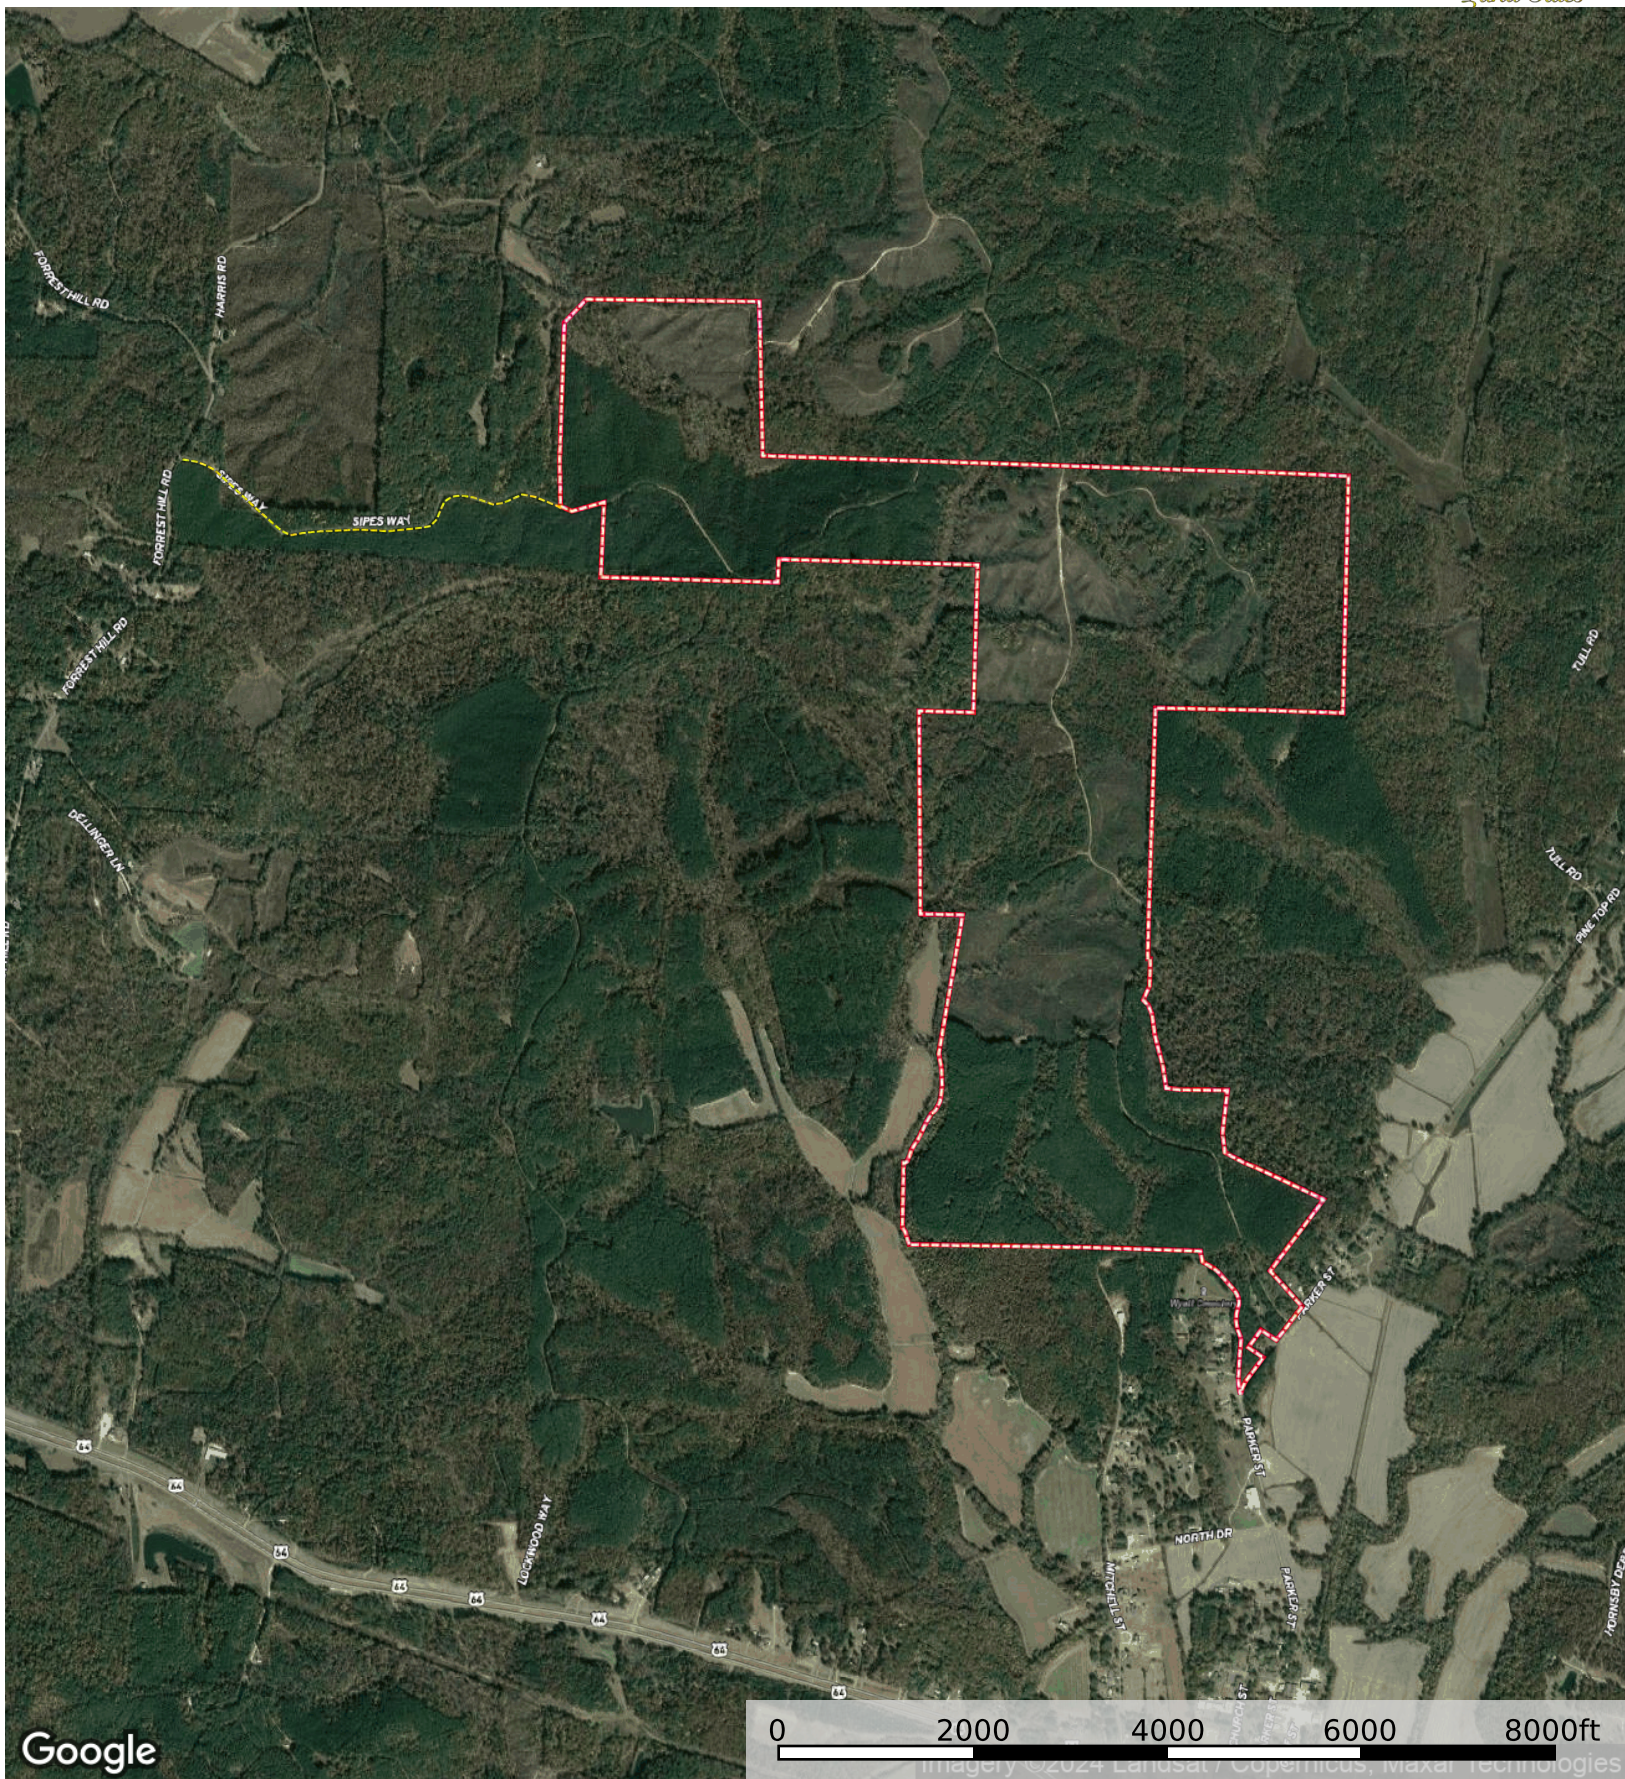

Hornsby Southeast Tract

Hardeman County, Tennessee, 755 AC +/-

--- Access Easement Boundary

Hornsby Southeast Tract

Hardeman County, Tennessee, 755 AC +/-

--- Access Easement
□ Boundary

Hornsby Southeast Tract

Hardeman County, Tennessee, 755 AC +/-

Google

- Access Easement
- Boundary

Hornsby Southeast Tract

+/- 755 GIS Acres

| Stand | Timber Type | Acres |
|-------------|---------------------|-------|
| 1 | 1992 Thinned Pine | 16 |
| 5 | 2014 Premerch Pine | 118 |
| 7 | 1999 Unthinned Pine | 49 |
| 16 | 1984 Thinned Pine | 22 |
| 17 | 1997 Unthinned Pine | 71 |
| 23 | 2019 Premerch Pine | 39 |
| 24 | 2020 Premerch Pine | 69 |
| 25 | 2021 Premerch Pine | 77 |
| 30 | Hardwood Regen | 49 |
| 31 | Hardwood/Pine | 141 |
| 32 | Hardwood/Pine | 28 |
| 33 | Hardwood/Regen | 50 |
| 50 | Roads/NF | 26 |
| Total Acres | | 755 |