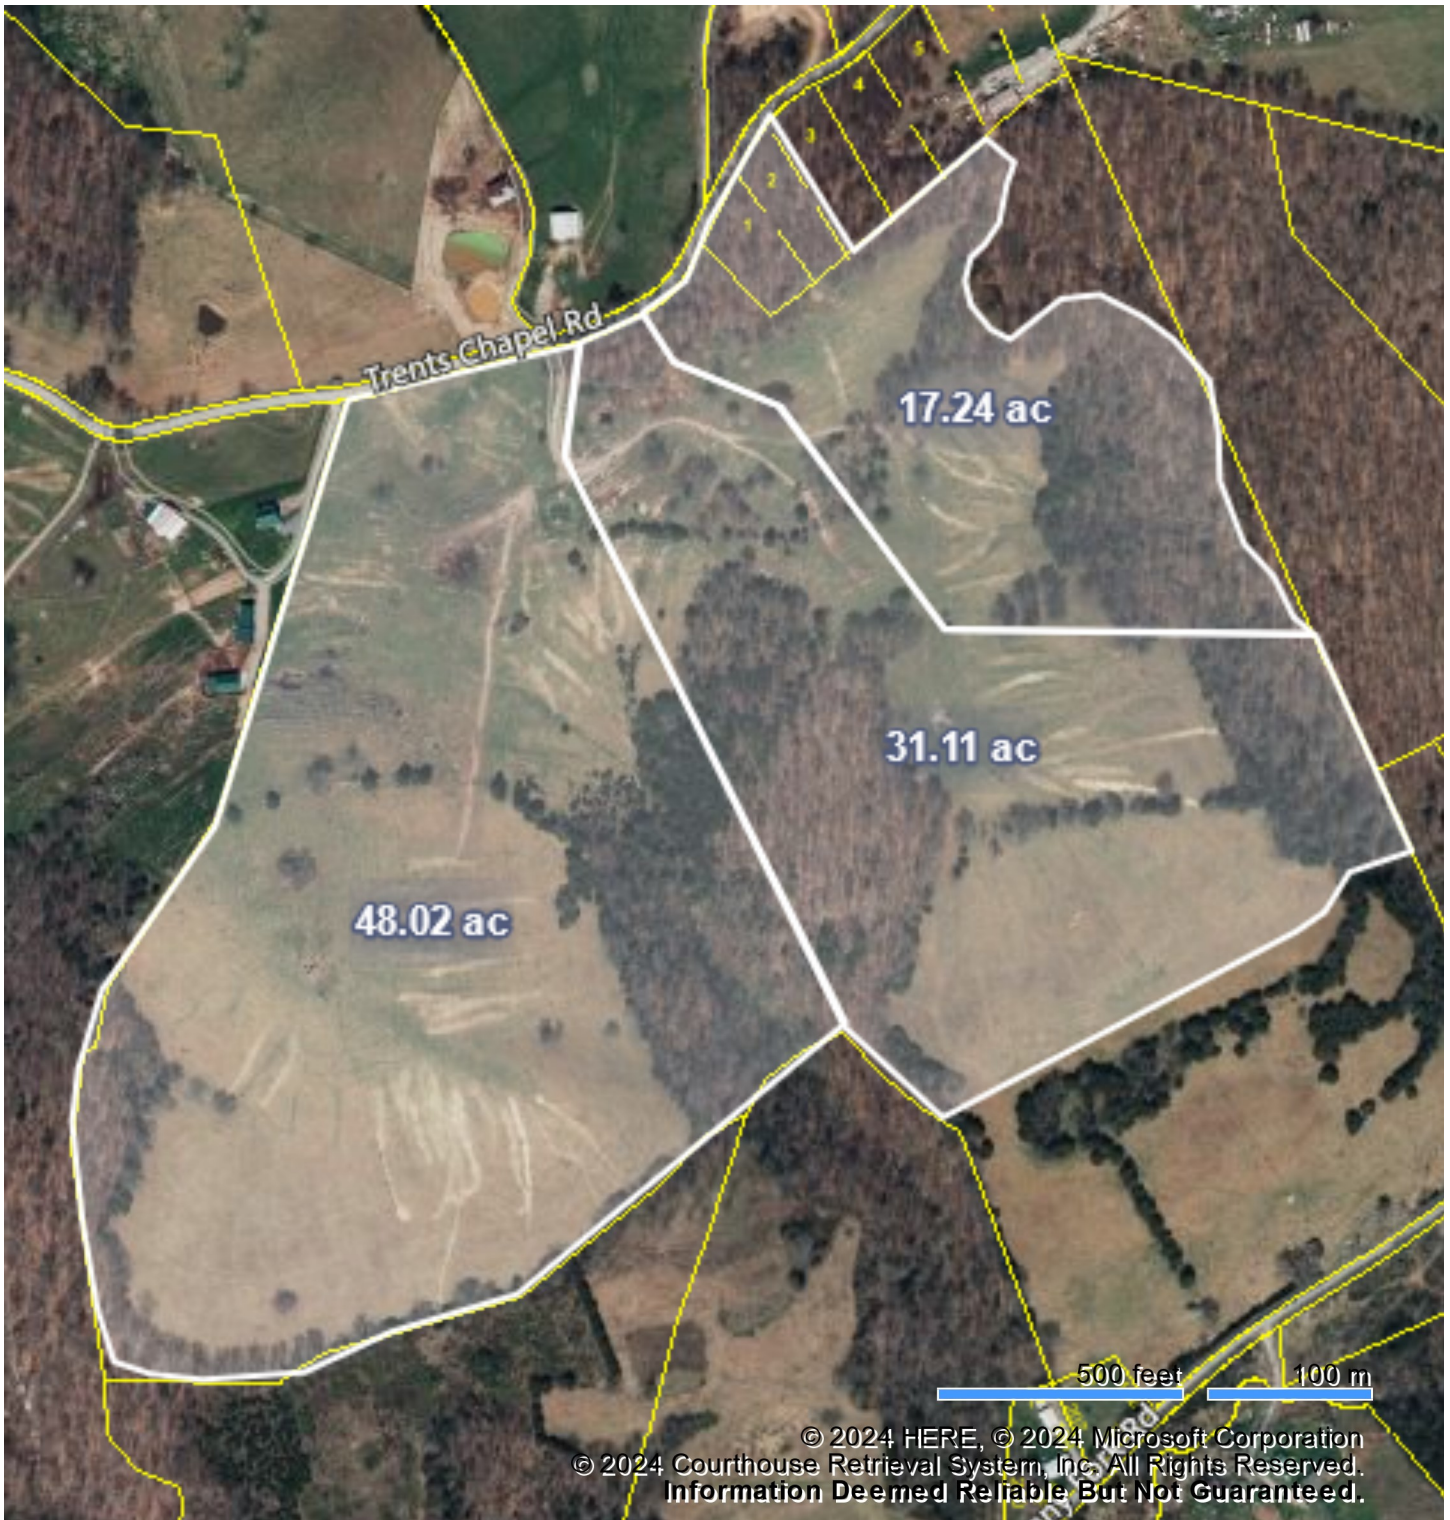

Map for Parcel Address: 3369 Stoney Fork Rd Sneedville, TN 37869-4601 Parcel ID: 060 020.00

© 2024 Courthouse Retrieval System, Inc. All Rights Reserved.  
Information Deemed Reliable But Not Guaranteed.