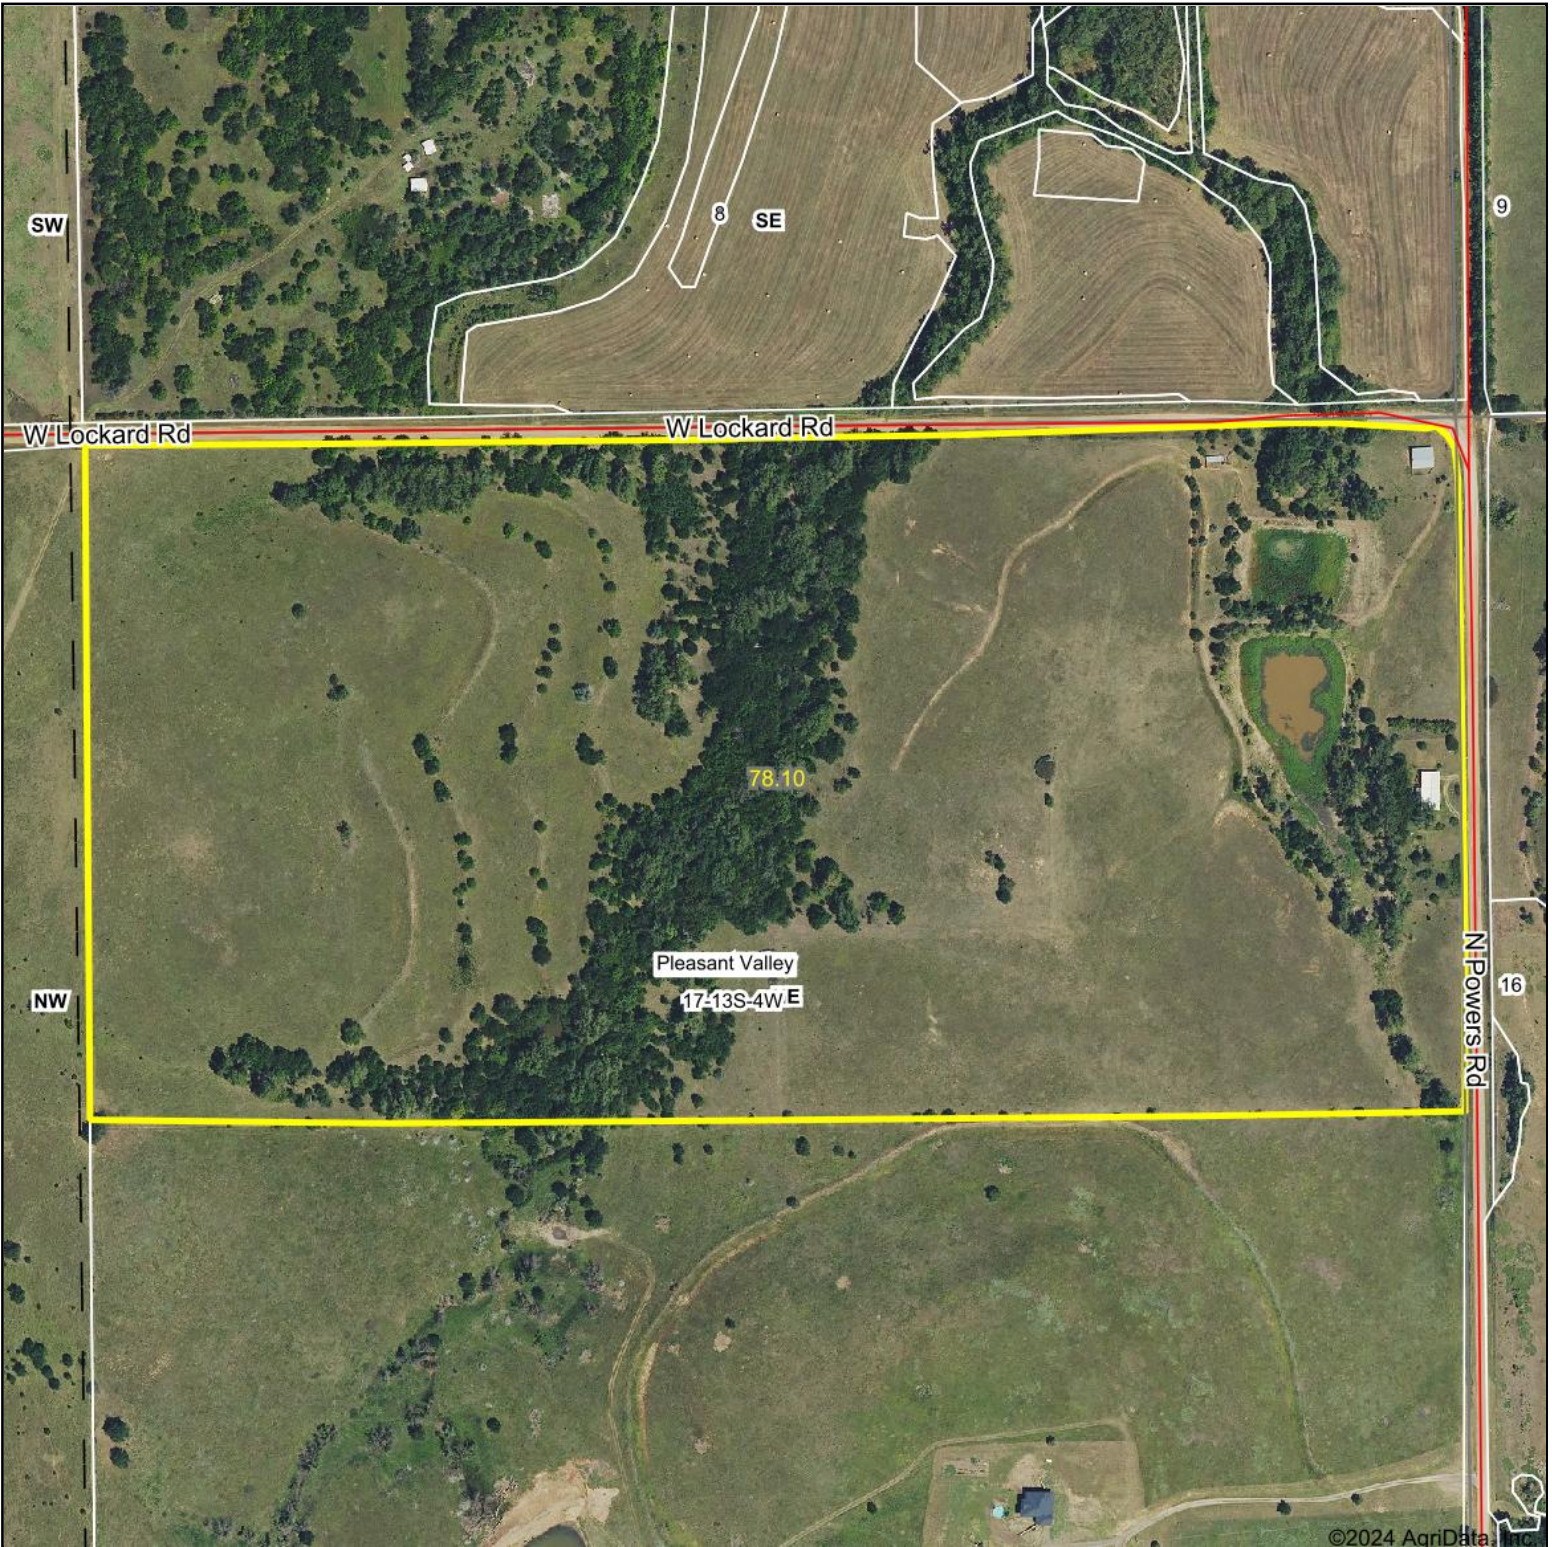

Aerial Map

COLDWELL BANKER
APW REALTORS®

Map Center: 38° 55' 37.94, -97° 47' 4.61

0ft 420ft 840ft

17-13S-4W
Saline County
Kansas

Maps Provided By:

© AgriData, Inc. 2023 www.AgriDataInc.com

8/5/2024

Field borders provided by Farm Service Agency as of 5/21/2008.