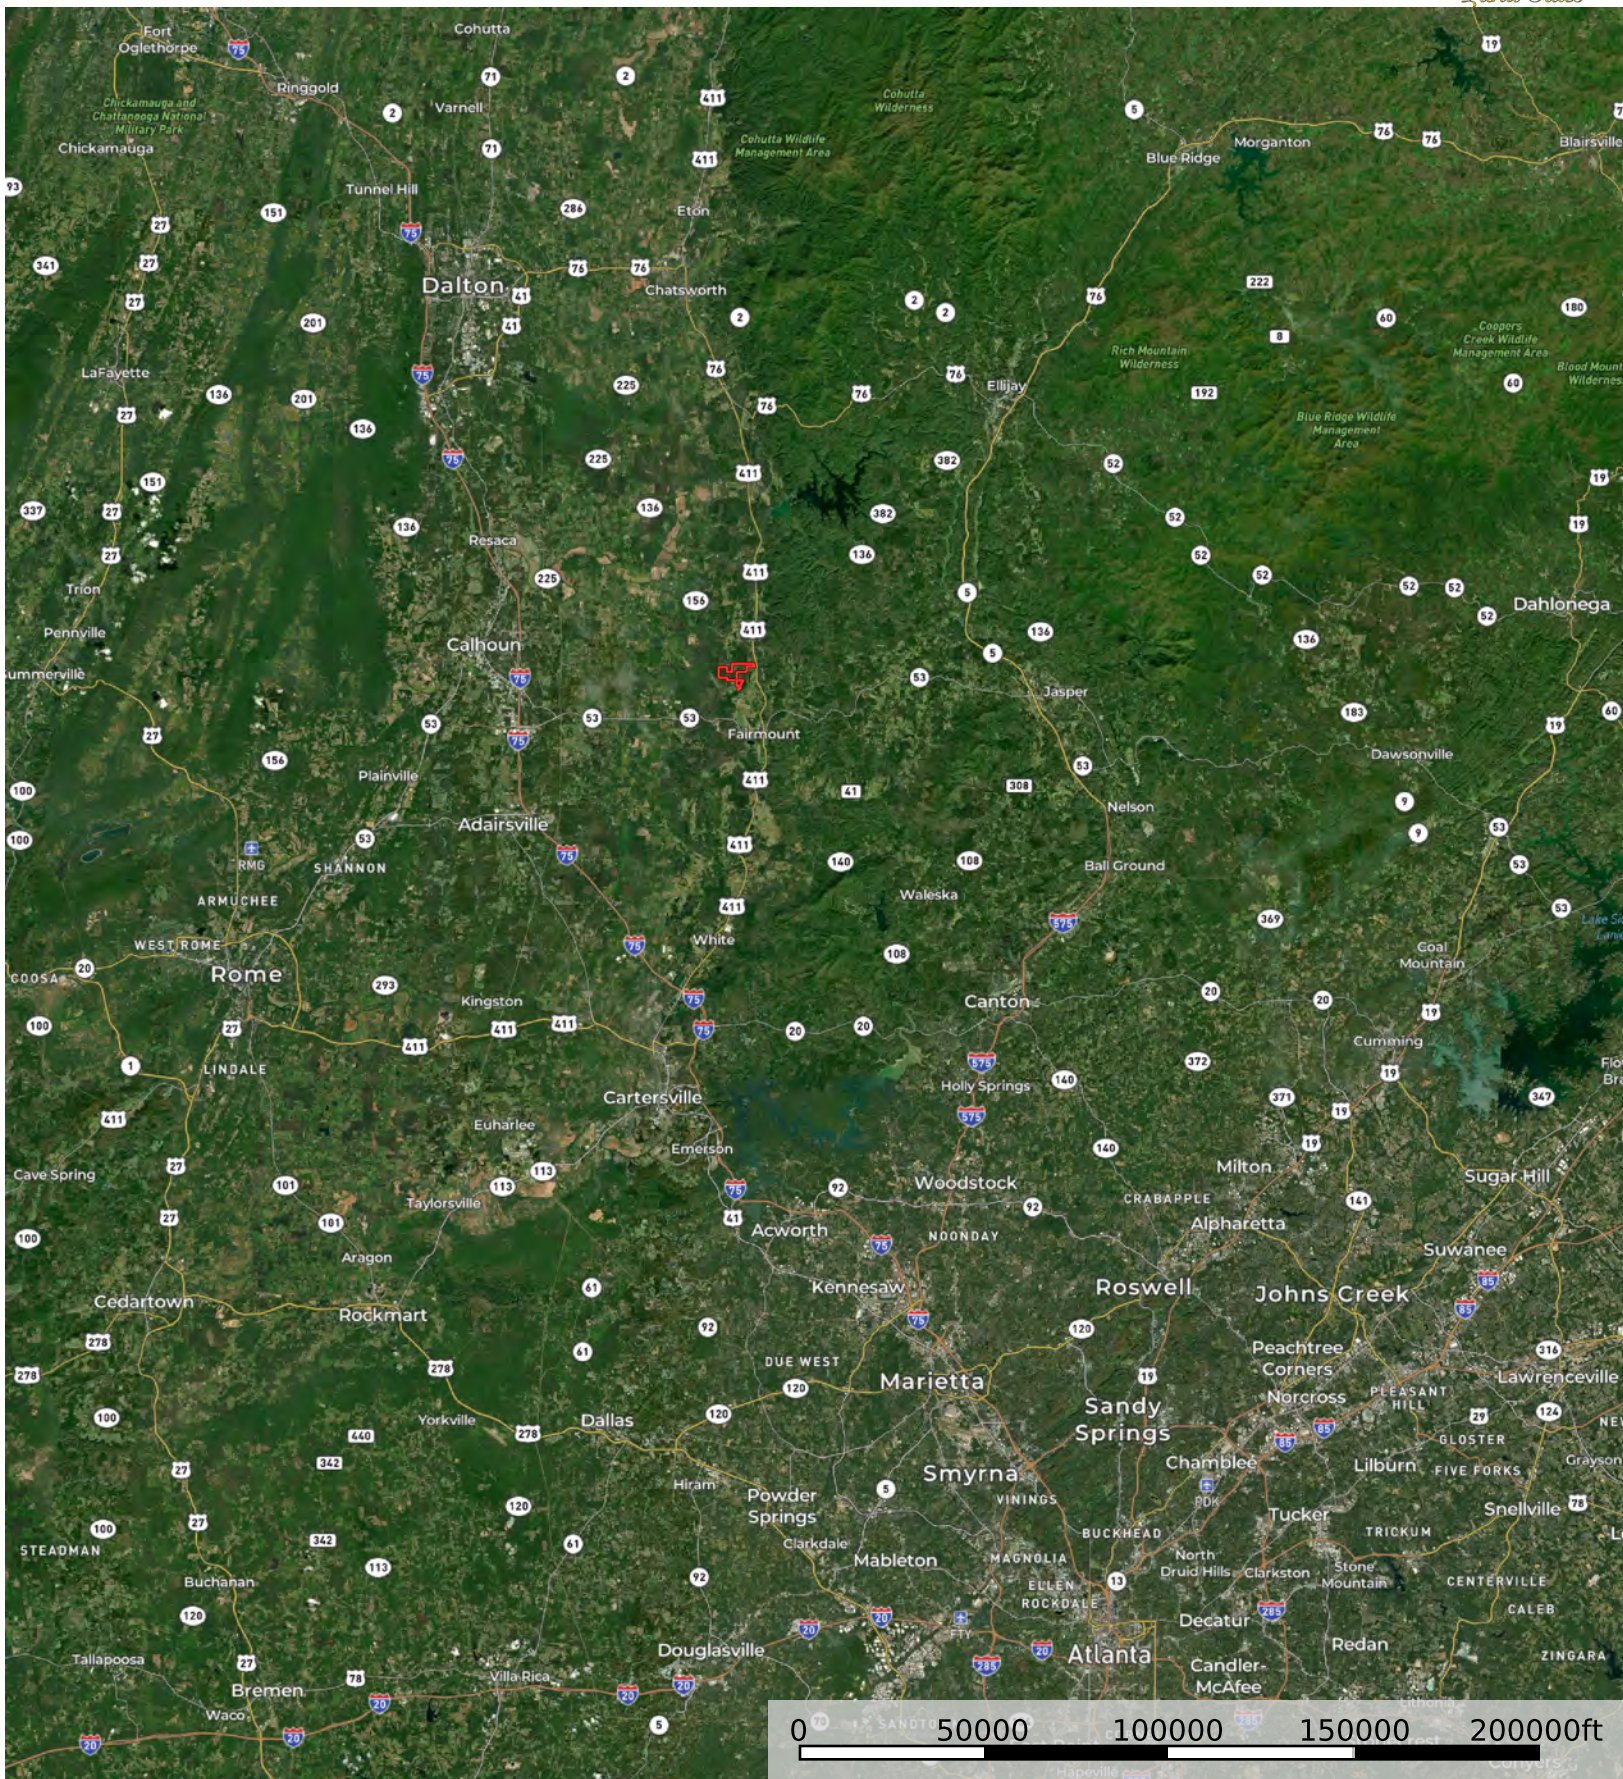

Poosum Hollow Tract

Gordon County, Georgia, 584 AC +/-

- Boundary
- Poosum Hollow Tract

Possum Hollow Tract

Gordon County, Georgia, 584 AC +/-

- Boundary
- Possum Hollow Tract

Boundary
 Possum Hollow Tract

- Boundary
- Possum Hollow Tract