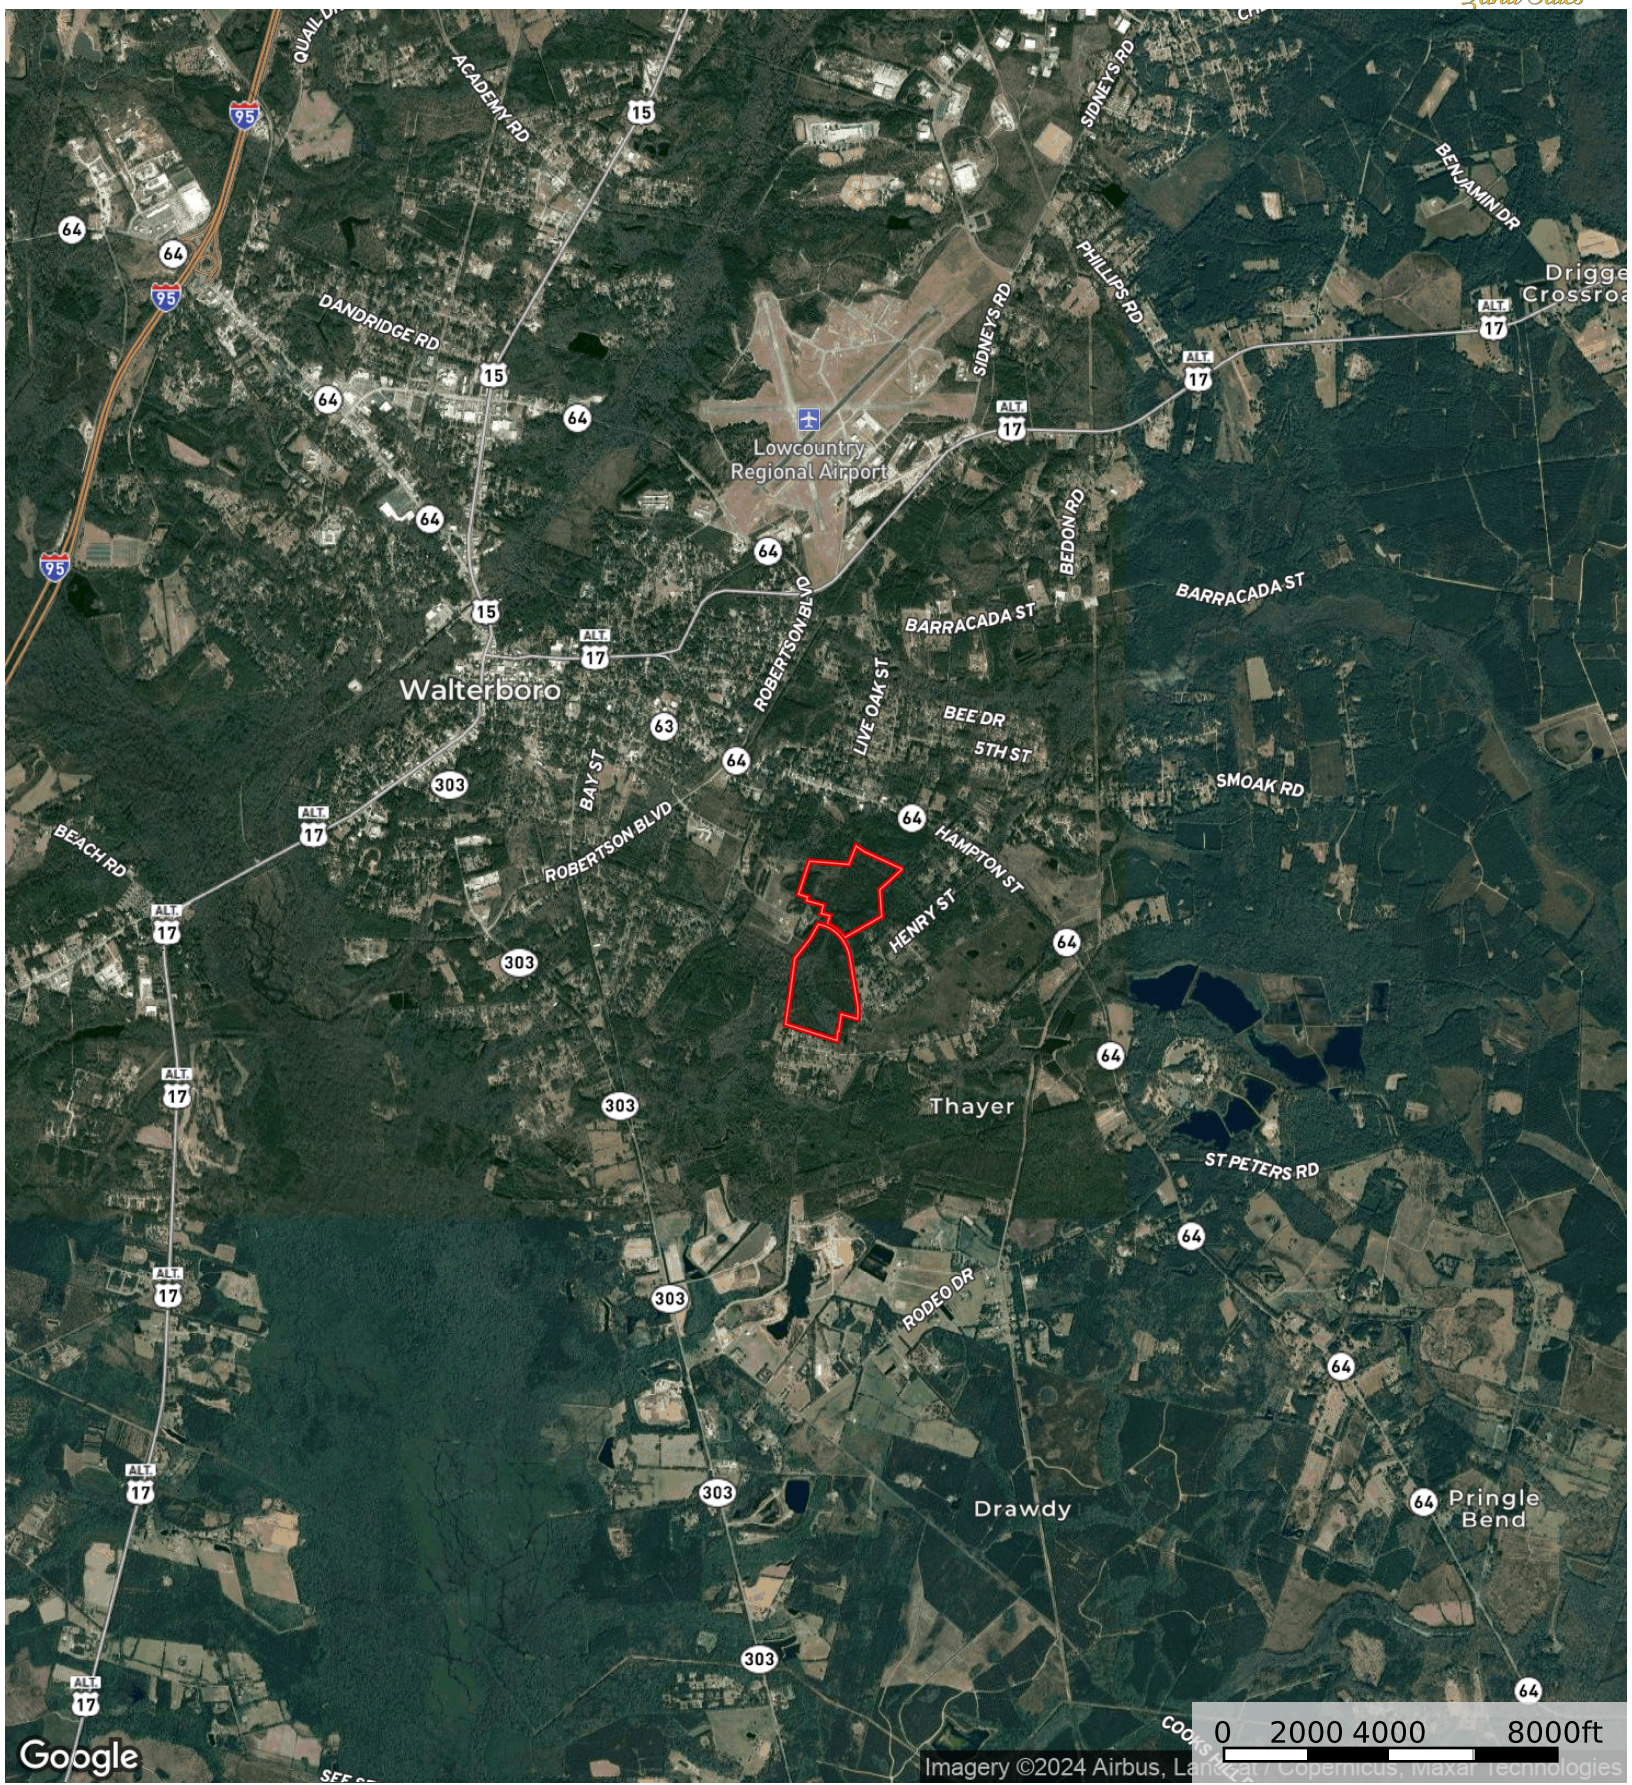

Boundary

Peurifoy Road Tract

Colleton County, South Carolina, 143 AC +/-

Imagery ©2024 Airbus, Landat7, Copernicus, Maxar Technologies

Boundary