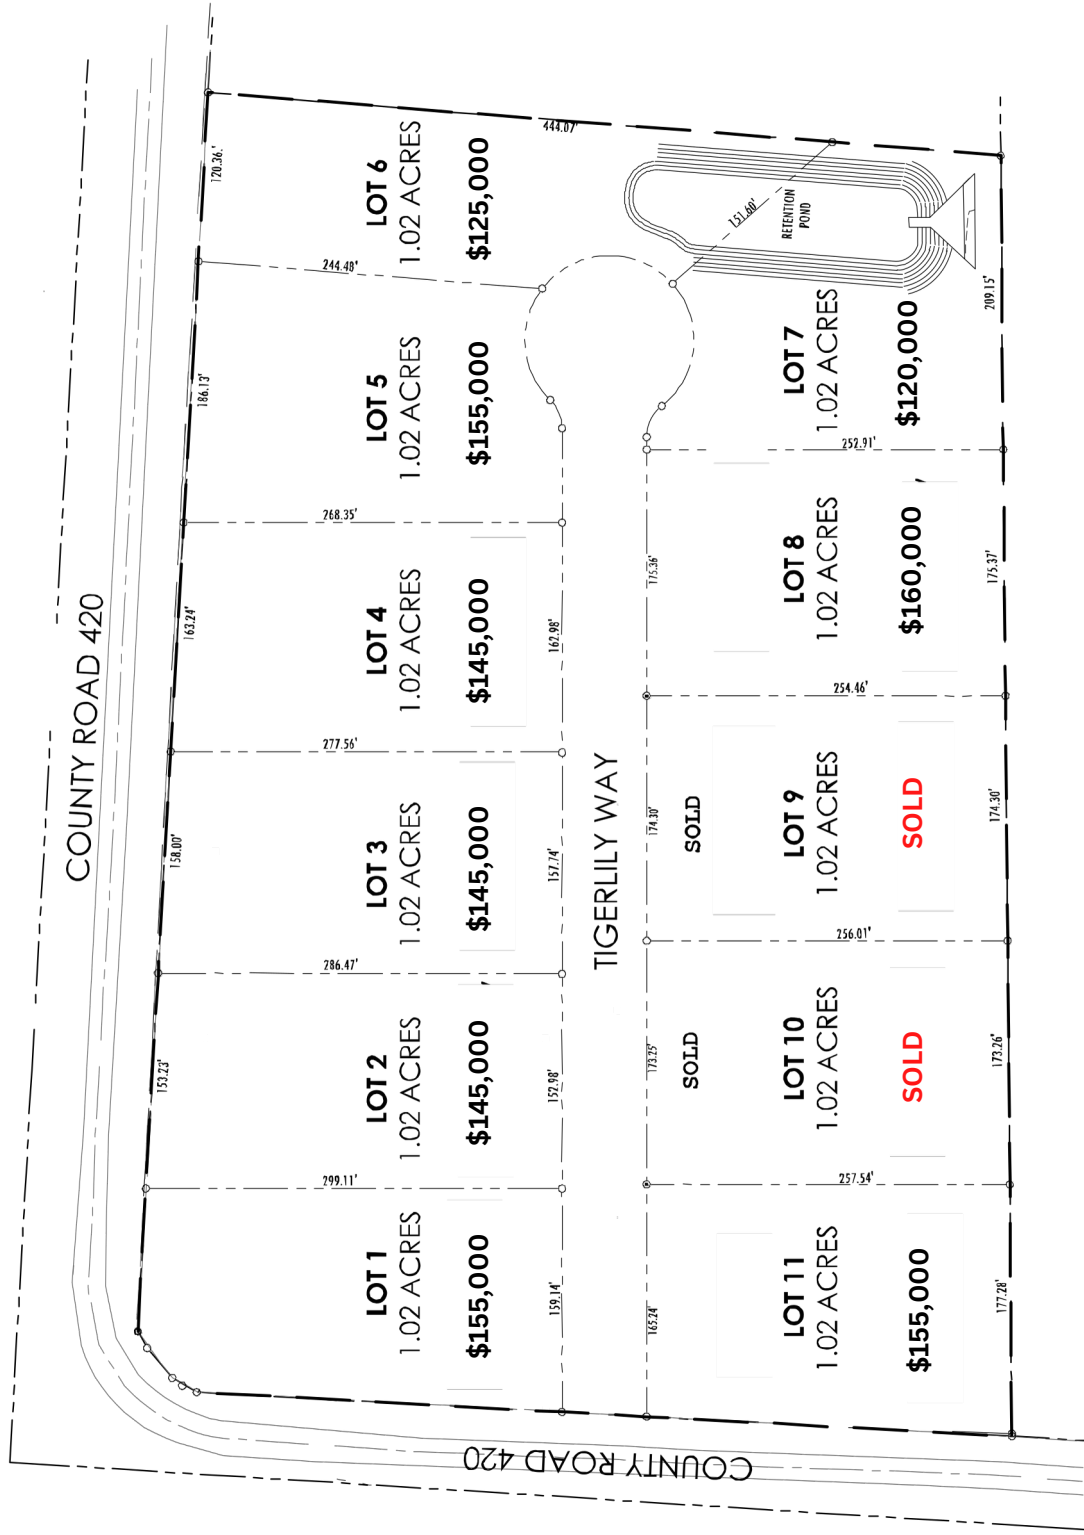

Phase 1 The Cove Final Plat

Please Contact
David@hjdhomes.com for availability
of lots within the subdivision.

- -Water Taps from SW Milam Water
- Underground Electrical Services
- Bring Your Own Builder