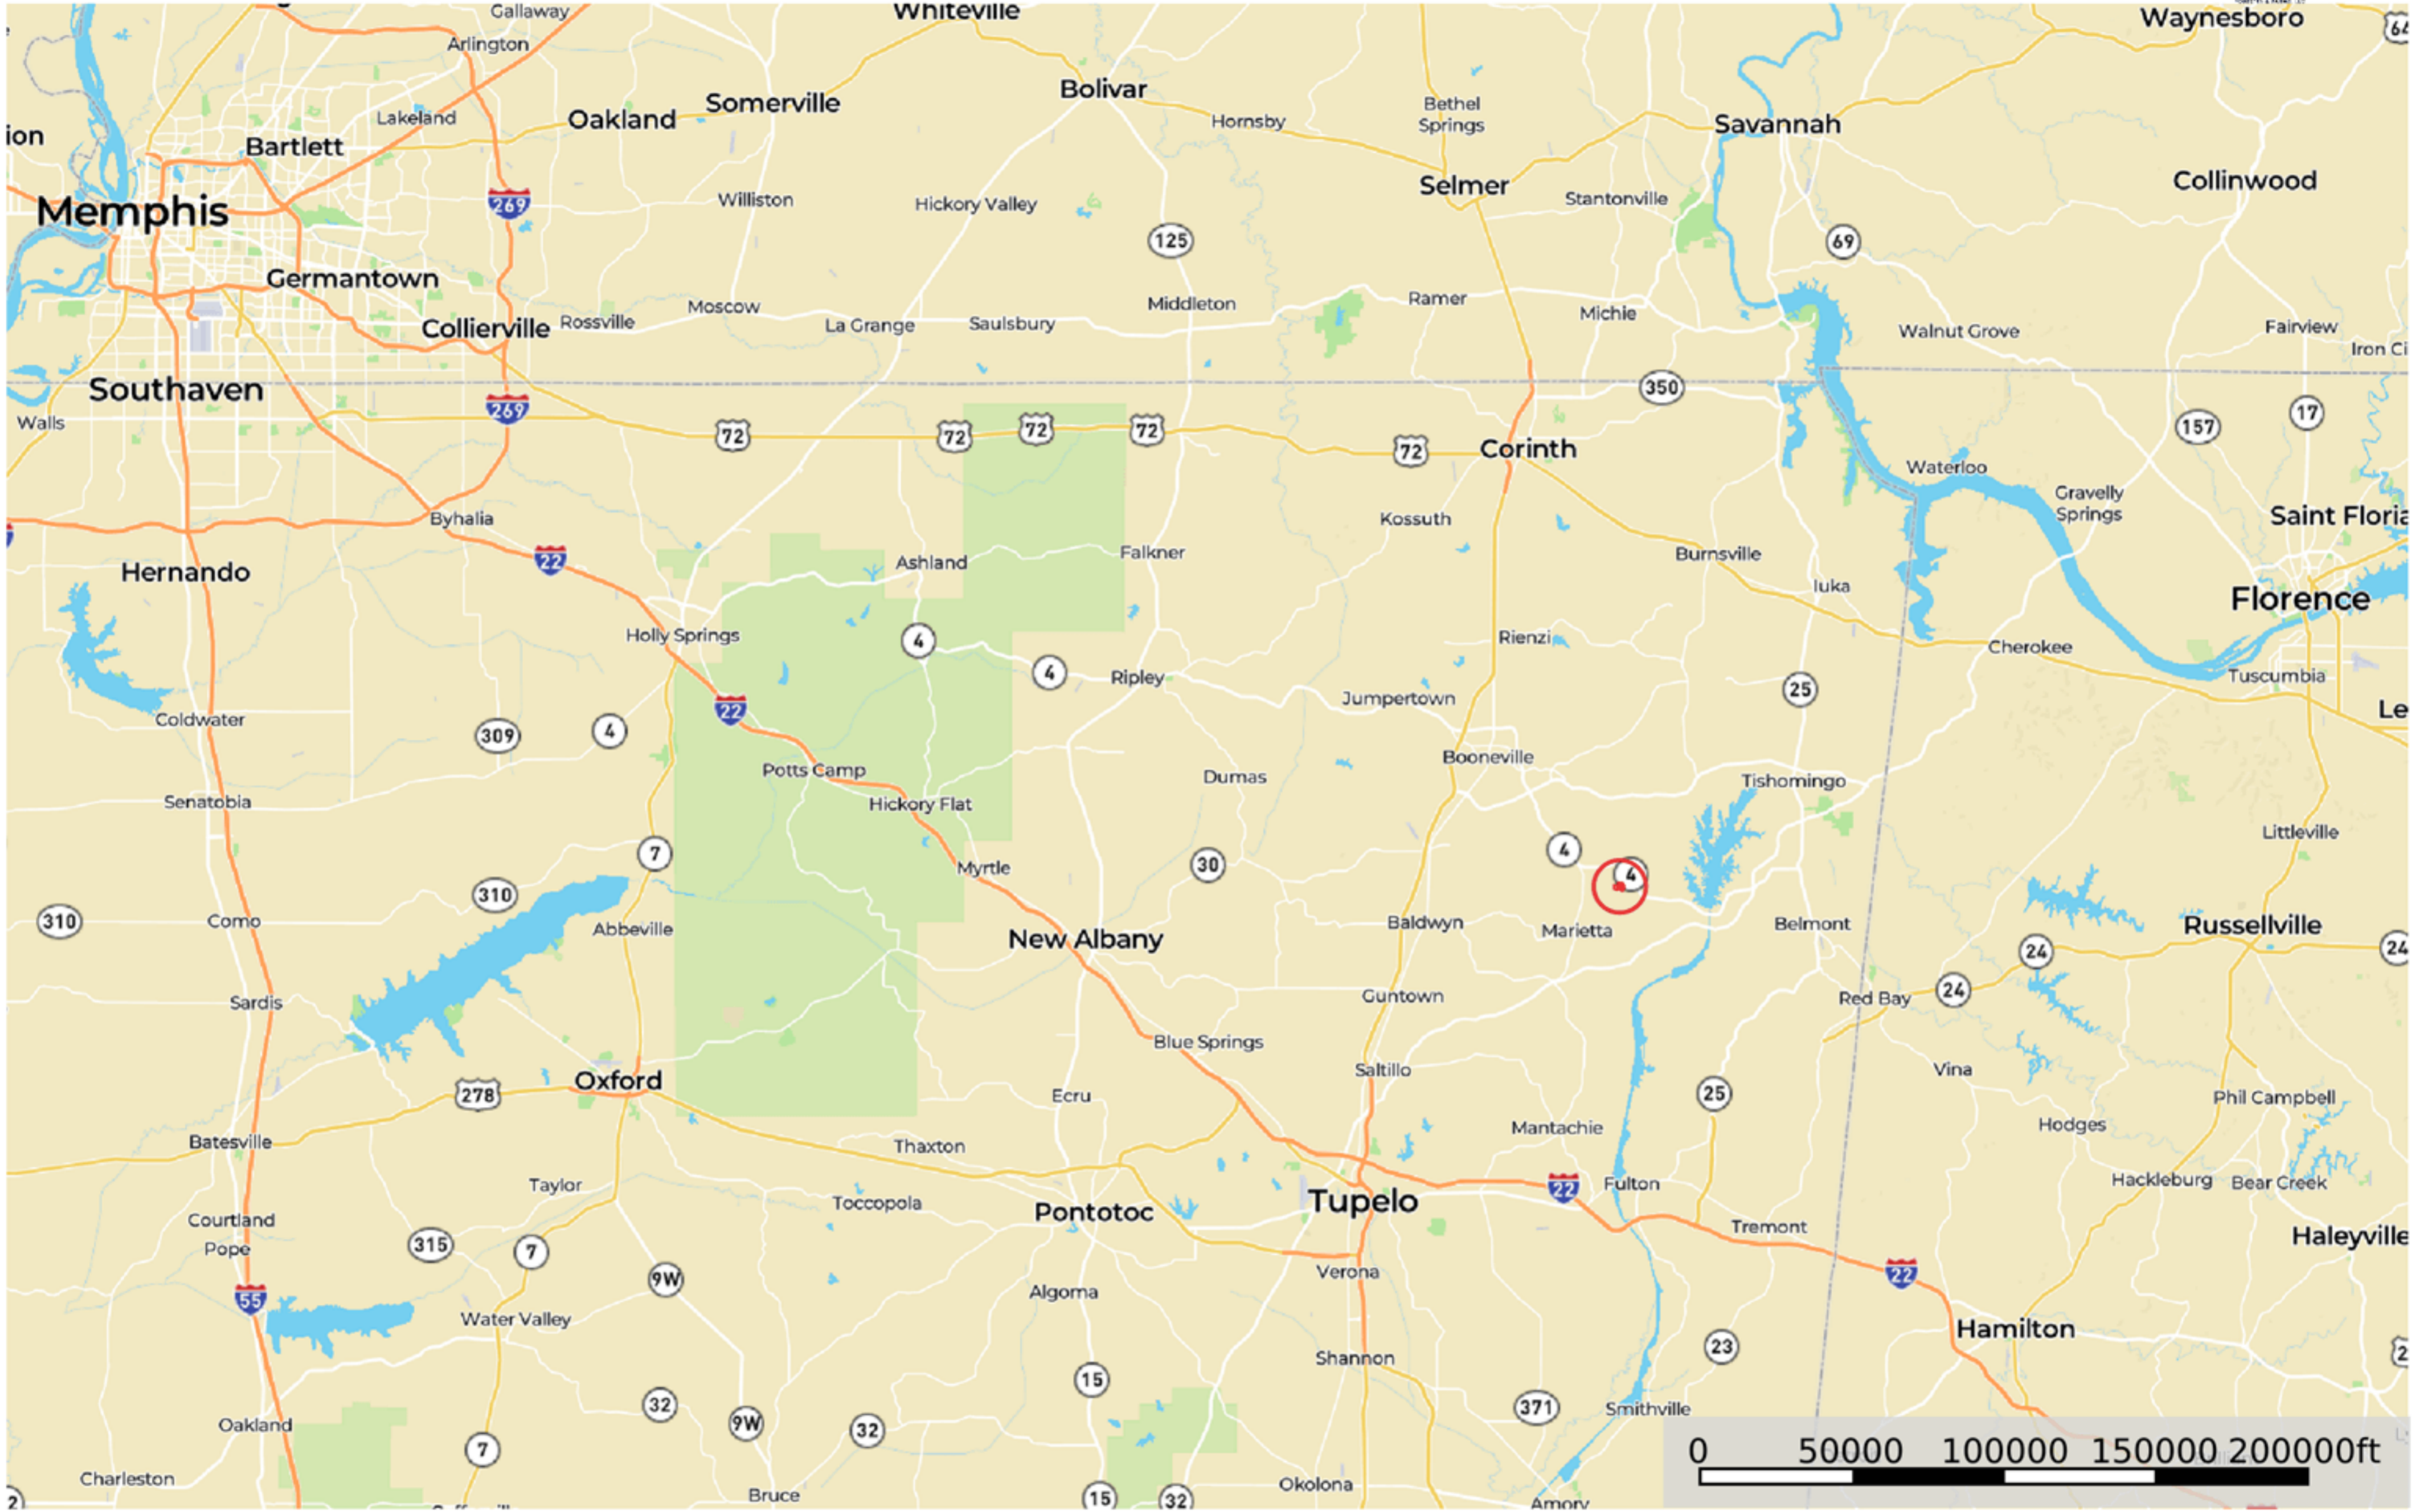

WEB +/-69 acres w Pond

Prentiss County, Mississippi, 69 AC +/-

Boundary Pivot 1

WEB +/-69 acres w Pond
Prentiss County, Mississippi, 69 AC +/-

Boundary

Justin Tapp
P: 662-416-8193

www.goDreamTree.com

410 W. College St., Booneville, MS 38829

The information contained herein was obtained from sources deemed to be reliable. Land id™ Services makes no warranties or guarantees as to the completeness or accuracy thereof.

WEB +/-69 acres w Pond
Prentiss County, Mississippi, 69 AC +/-

Boundary

WEB +/-69 acres w Pond
Prentiss County, Mississippi, 69 AC +/-

 Boundary