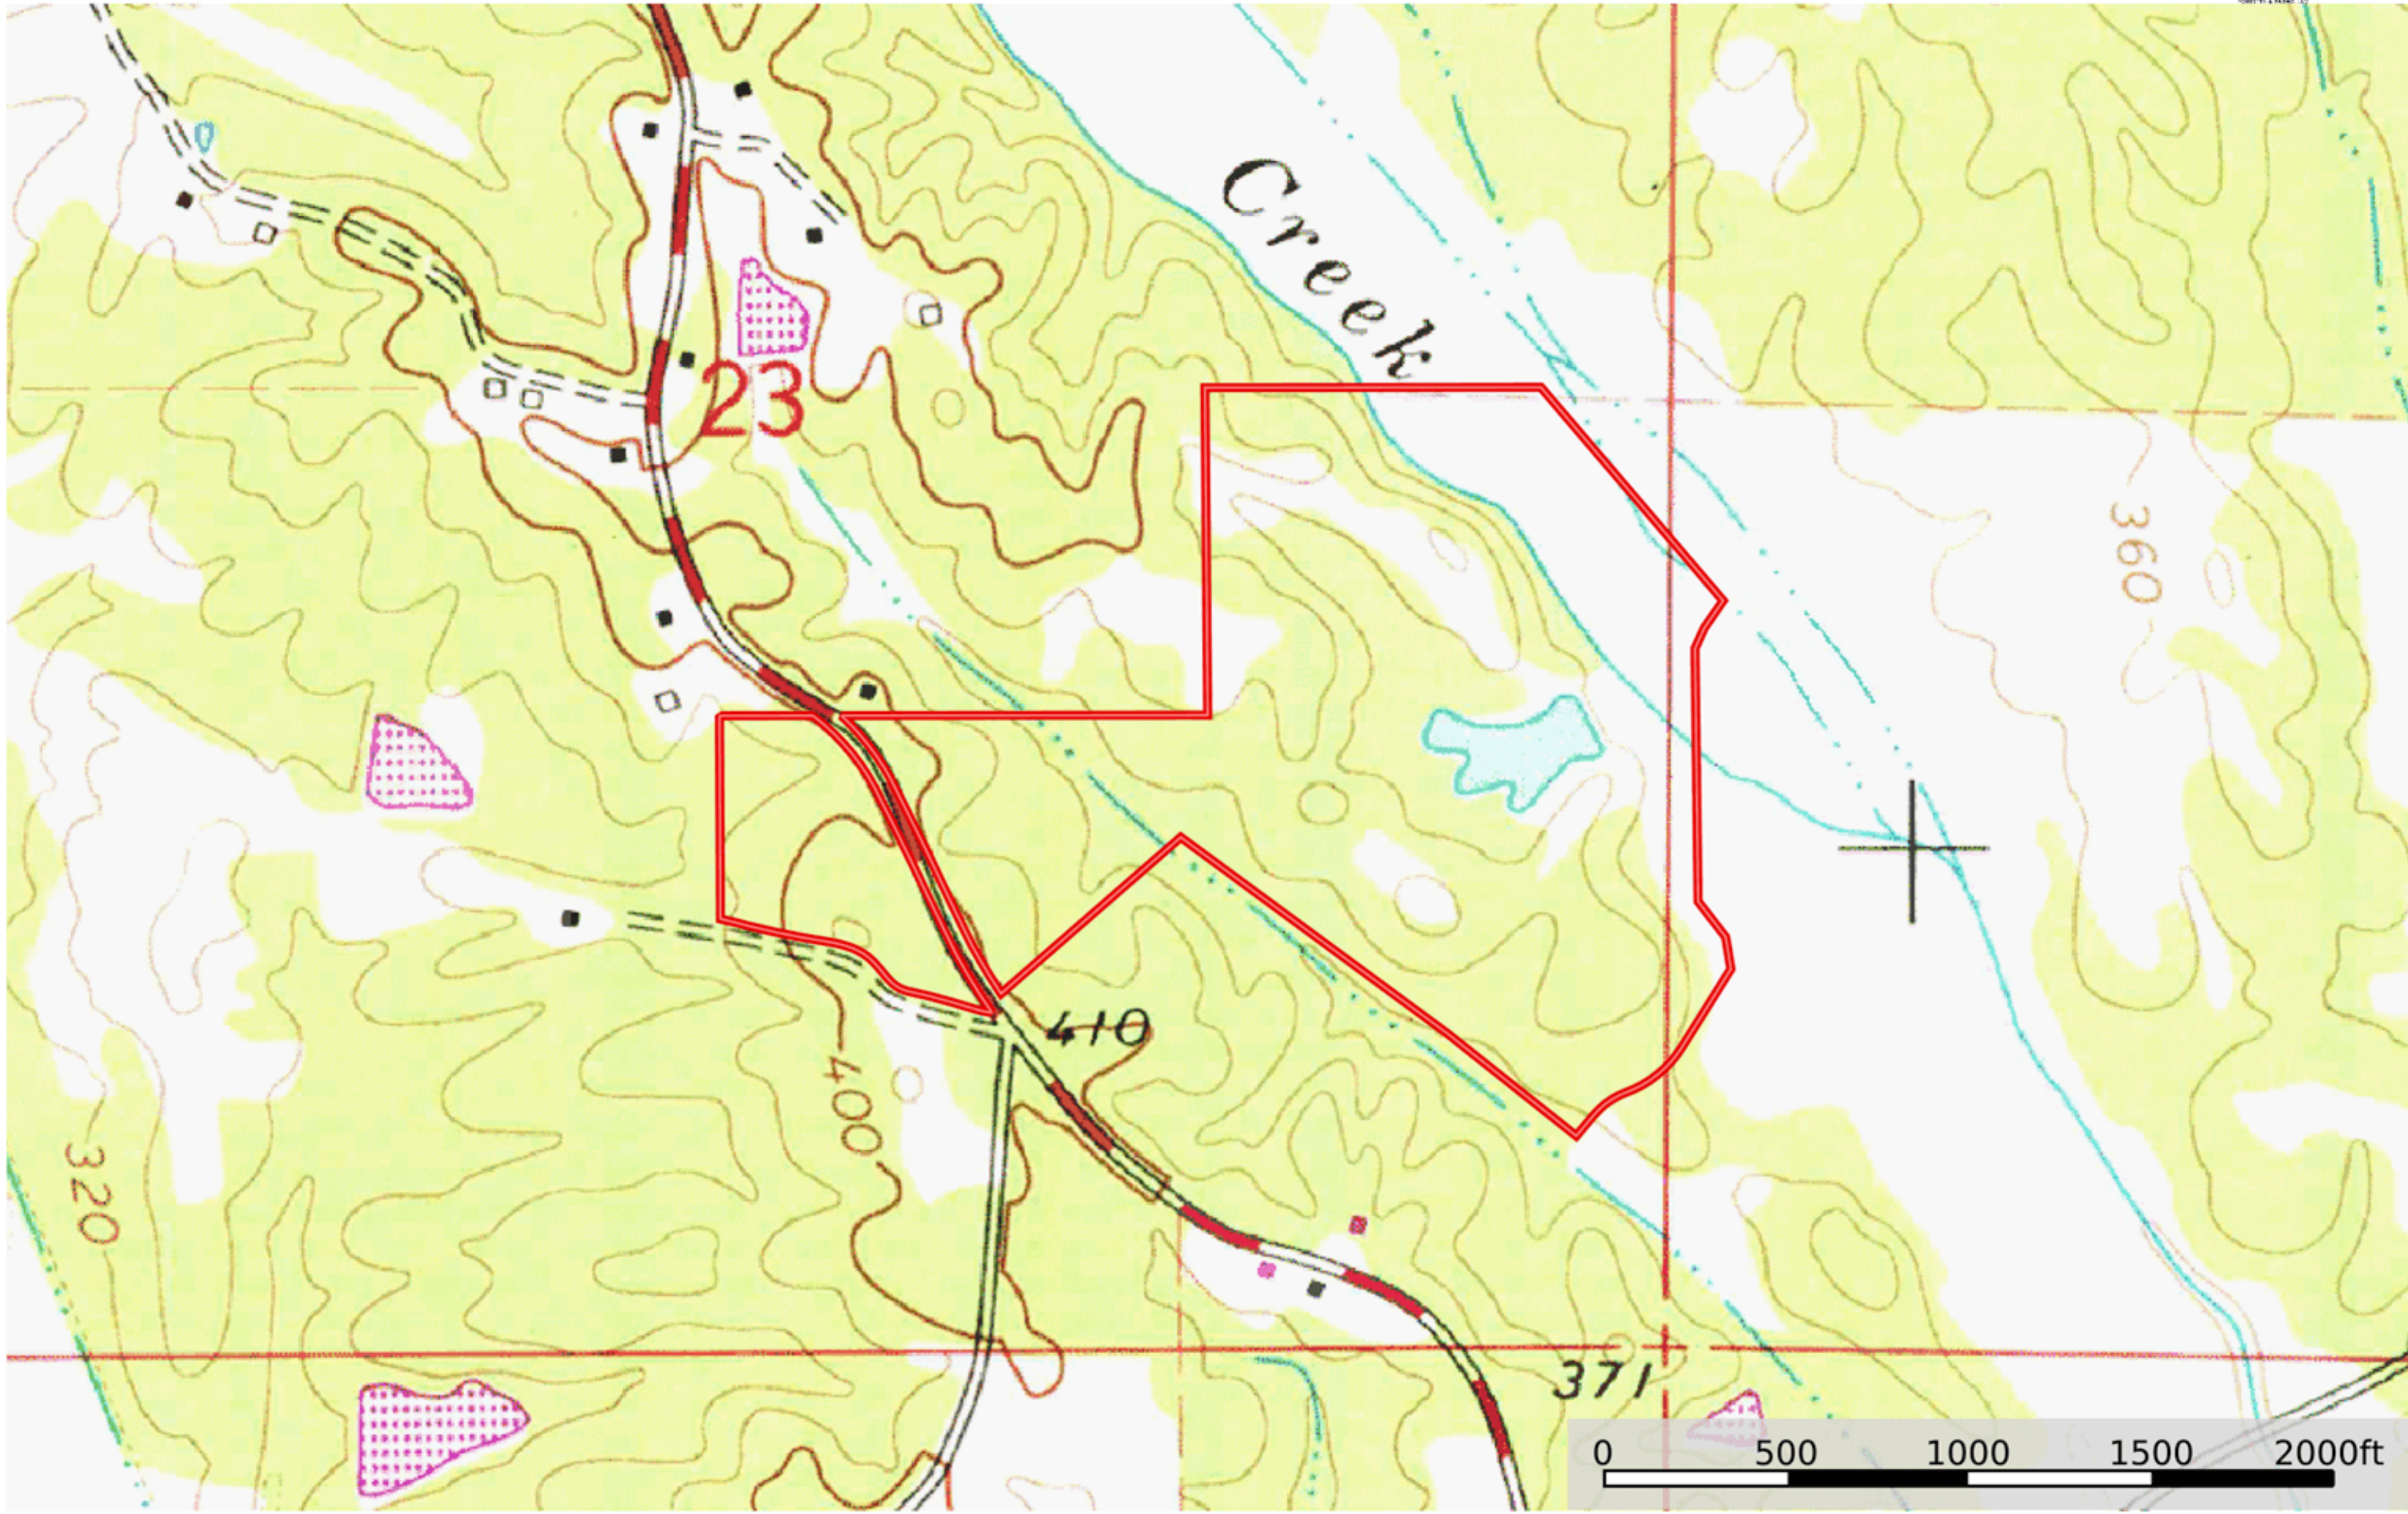

WEB +/-69 acres w Pond

Prentiss County, Mississippi, 69 AC +/-

Boundary Pivot 1

WEB +/-69 acres w Pond
Prentiss County, Mississippi, 69 AC +/-

Boundary

Justin Tapp
P: 662-416-8193

www.goDreamTree.com

410 W. College St., Booneville, MS 38829

The information contained herein was obtained from sources deemed to be reliable. Land id™ Services makes no warranties or guarantees as to the completeness or accuracy thereof.

WEB +/-69 acres w Pond
Prentiss County, Mississippi, 69 AC +/-

Boundary

WEB +/-69 acres w Pond
Prentiss County, Mississippi, 69 AC +/-

 Boundary