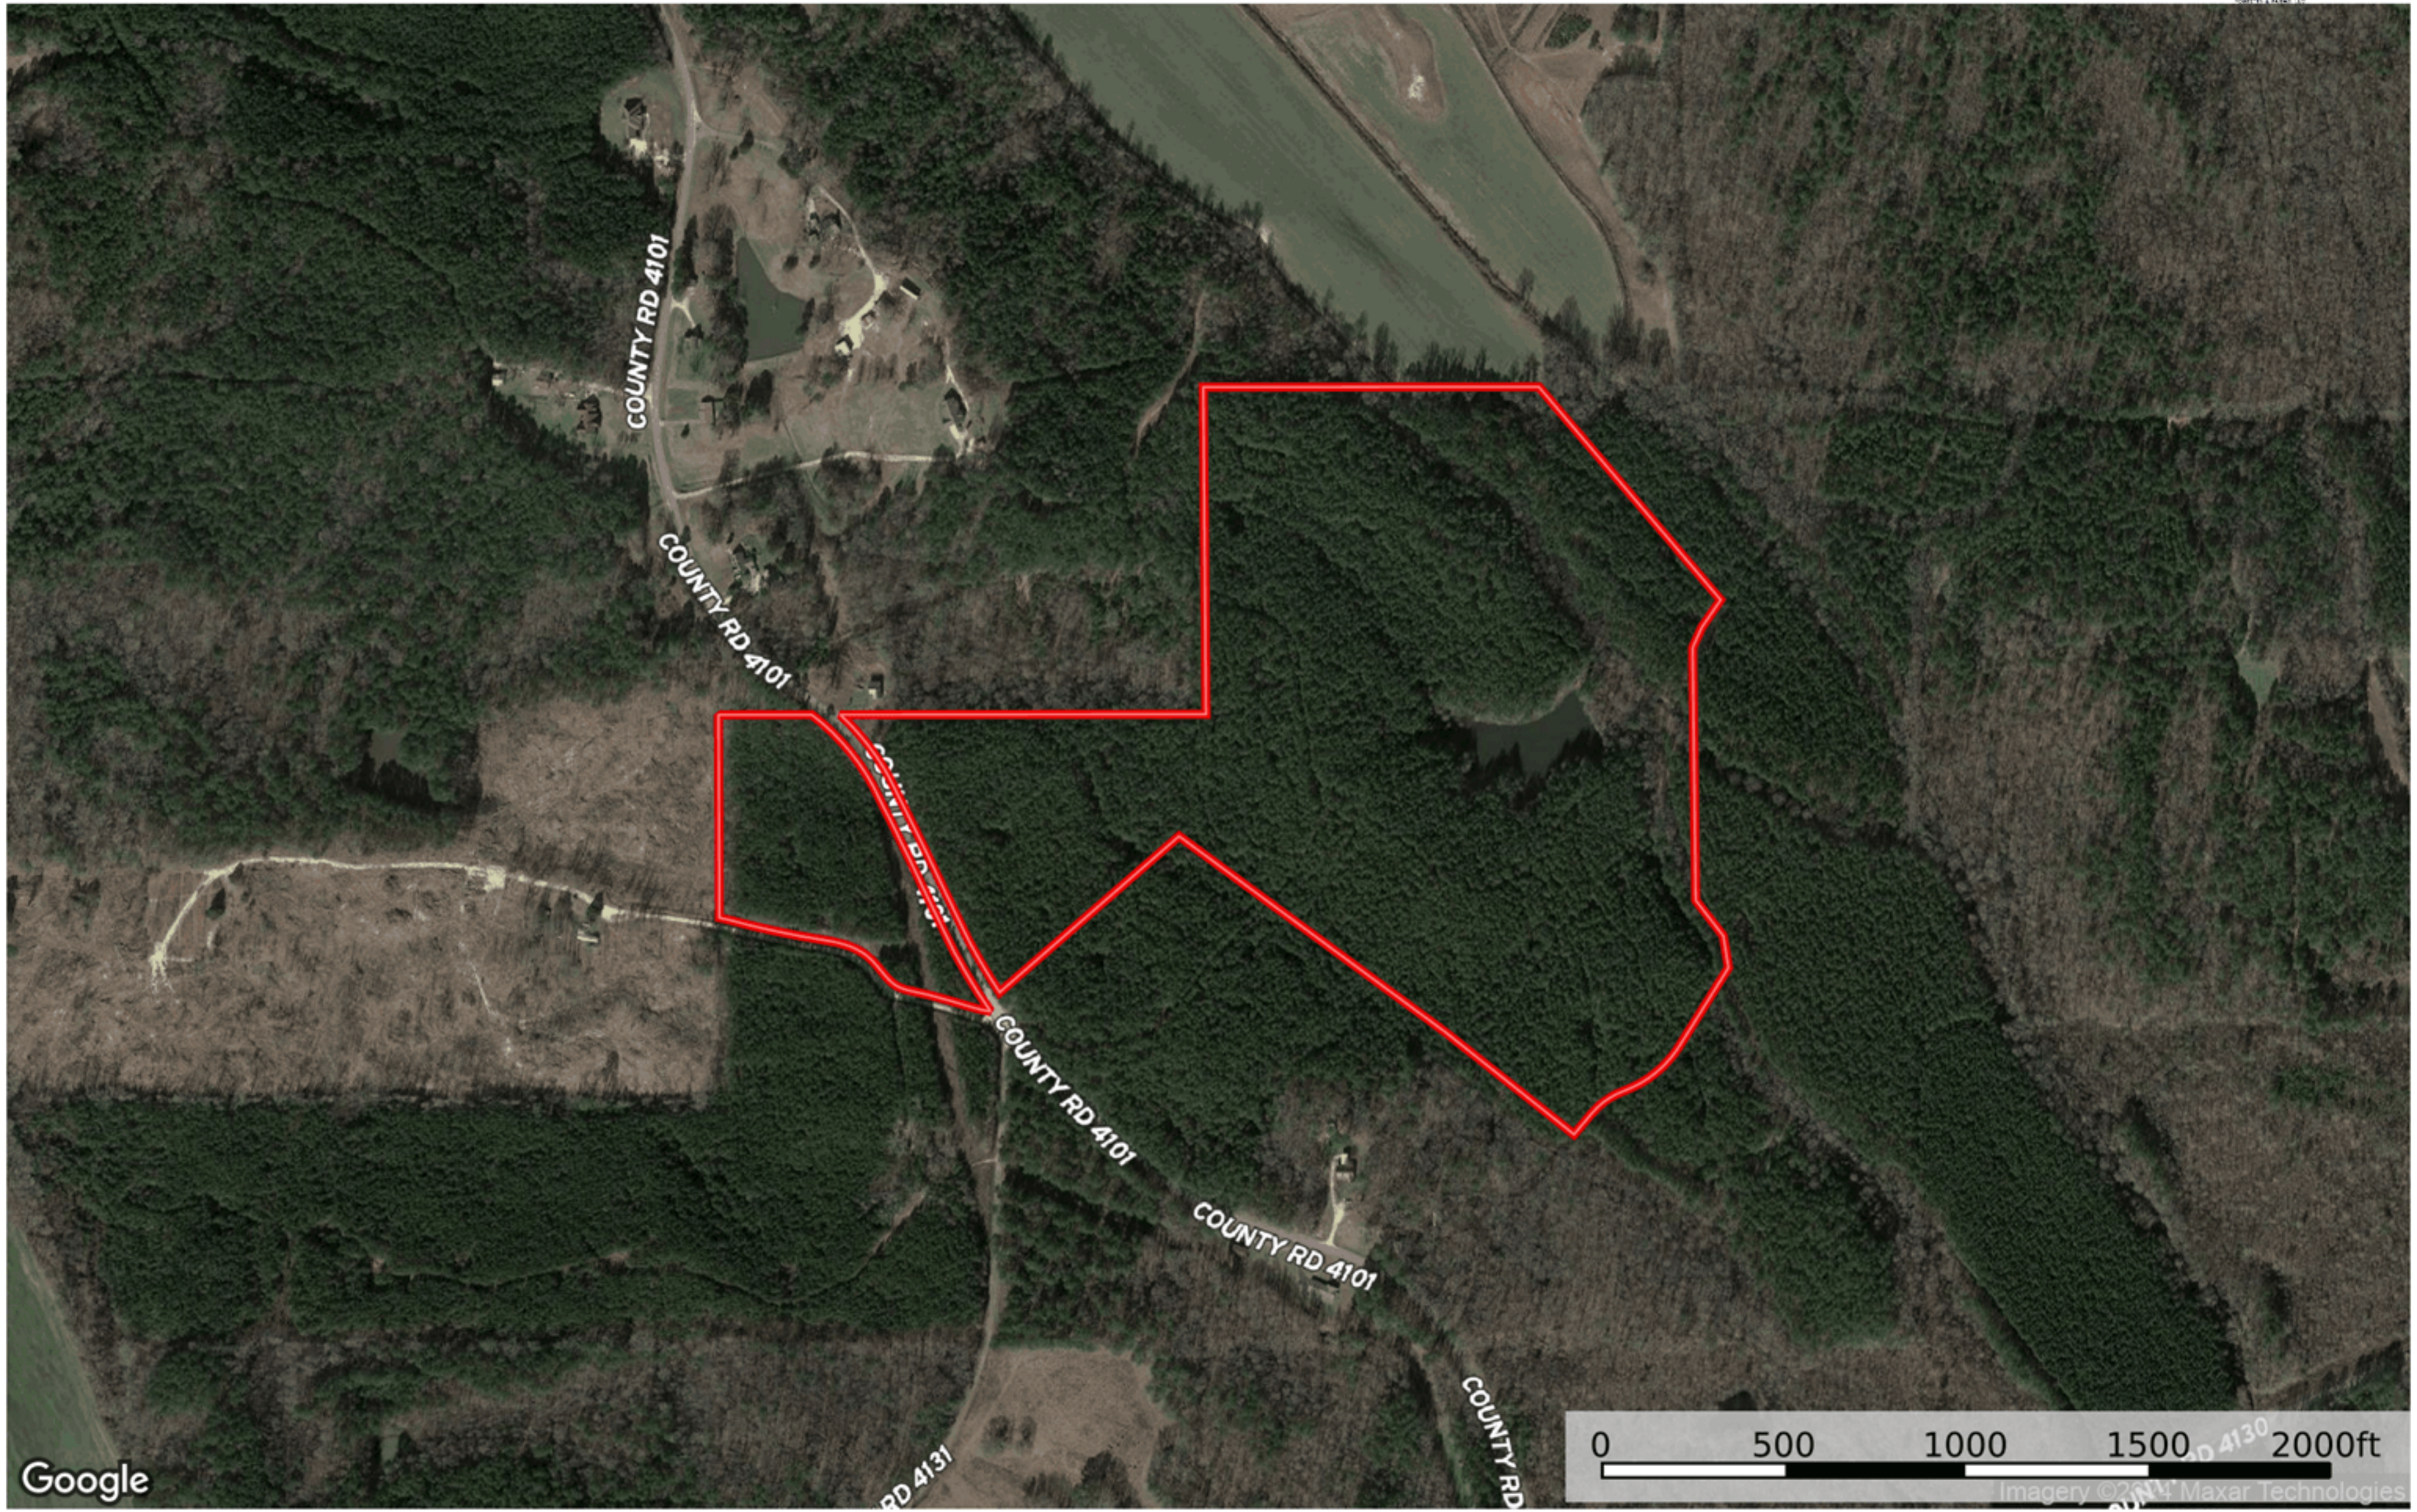

WEB +/-69 acres w Pond

Prentiss County, Mississippi, 69 AC +/-

Boundary Pivot 1

WEB +/-69 acres w Pond
Prentiss County, Mississippi, 69 AC +/-

Boundary

Justin Tapp
P: 662-416-8193

www.goDreamTree.com

410 W. College St., Booneville, MS 38829

The information contained herein was obtained from sources deemed to be reliable. Land id™ Services makes no warranties or guarantees as to the completeness or accuracy thereof.

WEB +/-69 acres w Pond
Prentiss County, Mississippi, 69 AC +/-

Boundary

WEB +/-69 acres w Pond
Prentiss County, Mississippi, 69 AC +/-

 Boundary