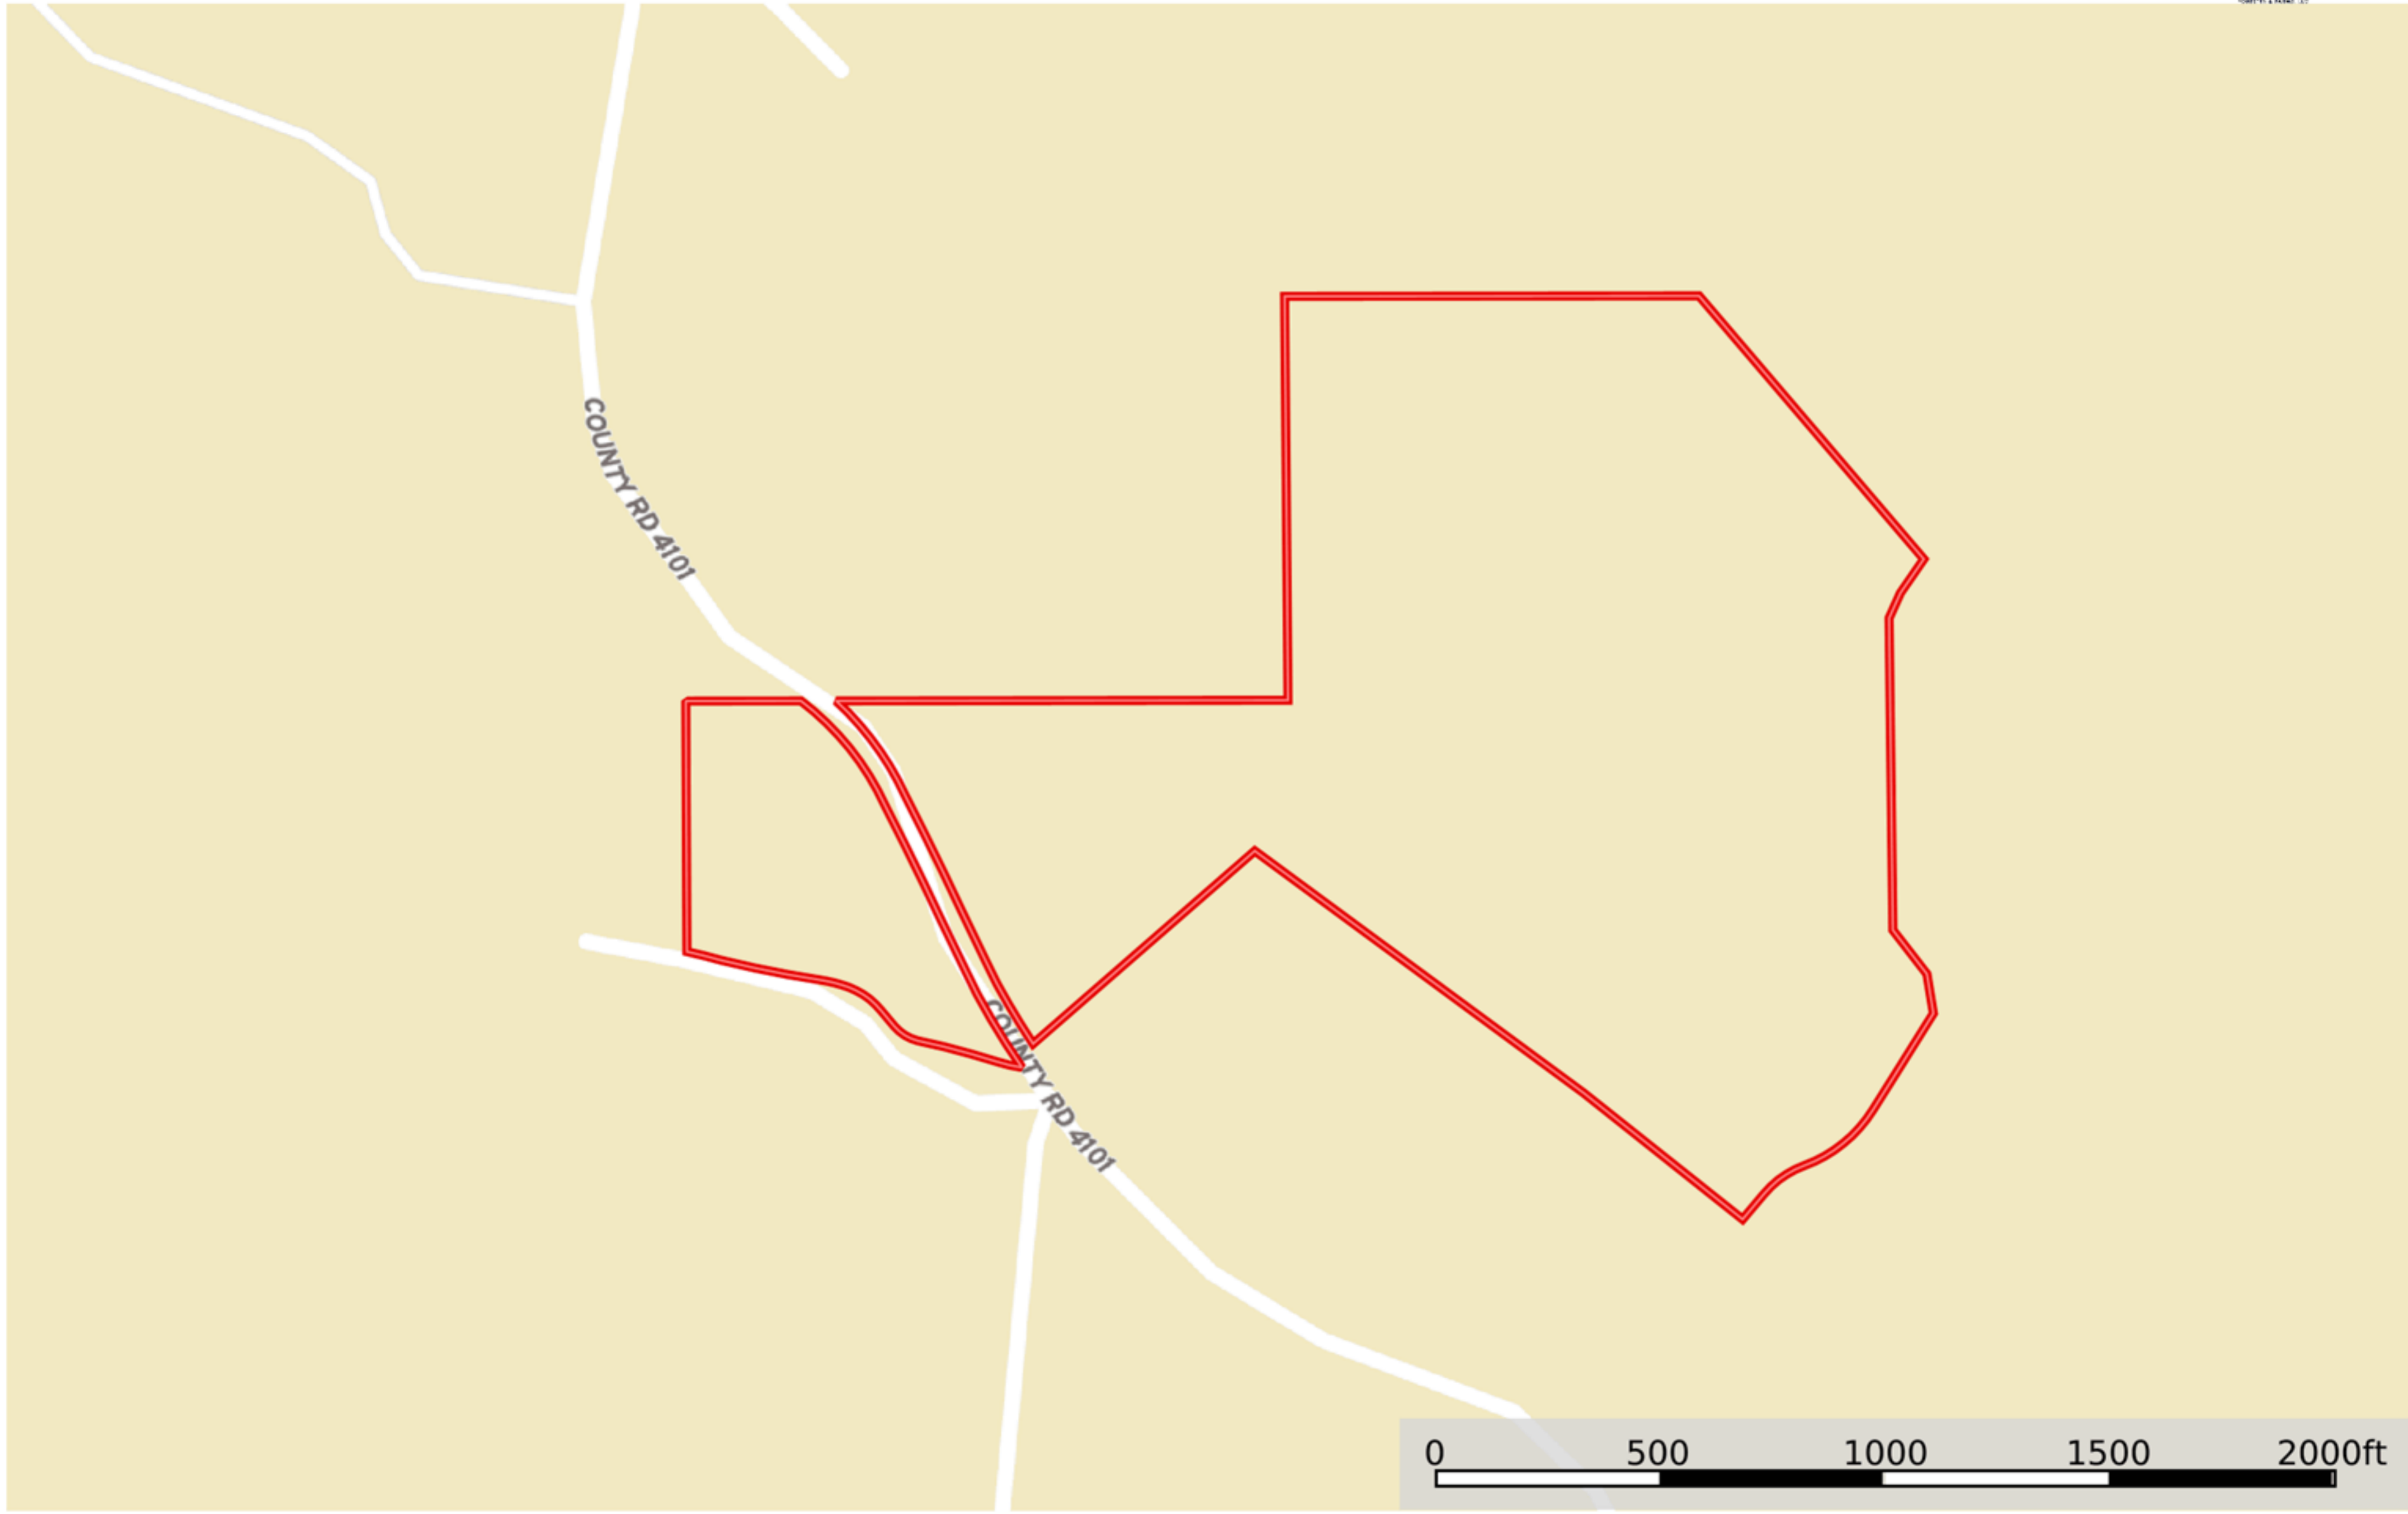

WEB +/-69 acres w Pond

Prentiss County, Mississippi, 69 AC +/-

Boundary Pivot 1

WEB +/-69 acres w Pond
Prentiss County, Mississippi, 69 AC +/-

Boundary

Justin Tapp
P: 662-416-8193

www.goDreamTree.com

410 W. College St., Booneville, MS 38829

The information contained herein was obtained from sources deemed to be reliable. Land id™ Services makes no warranties or guarantees as to the completeness or accuracy thereof.

WEB +/-69 acres w Pond
Prentiss County, Mississippi, 69 AC +/-

Boundary

WEB +/-69 acres w Pond
Prentiss County, Mississippi, 69 AC +/-

 Boundary