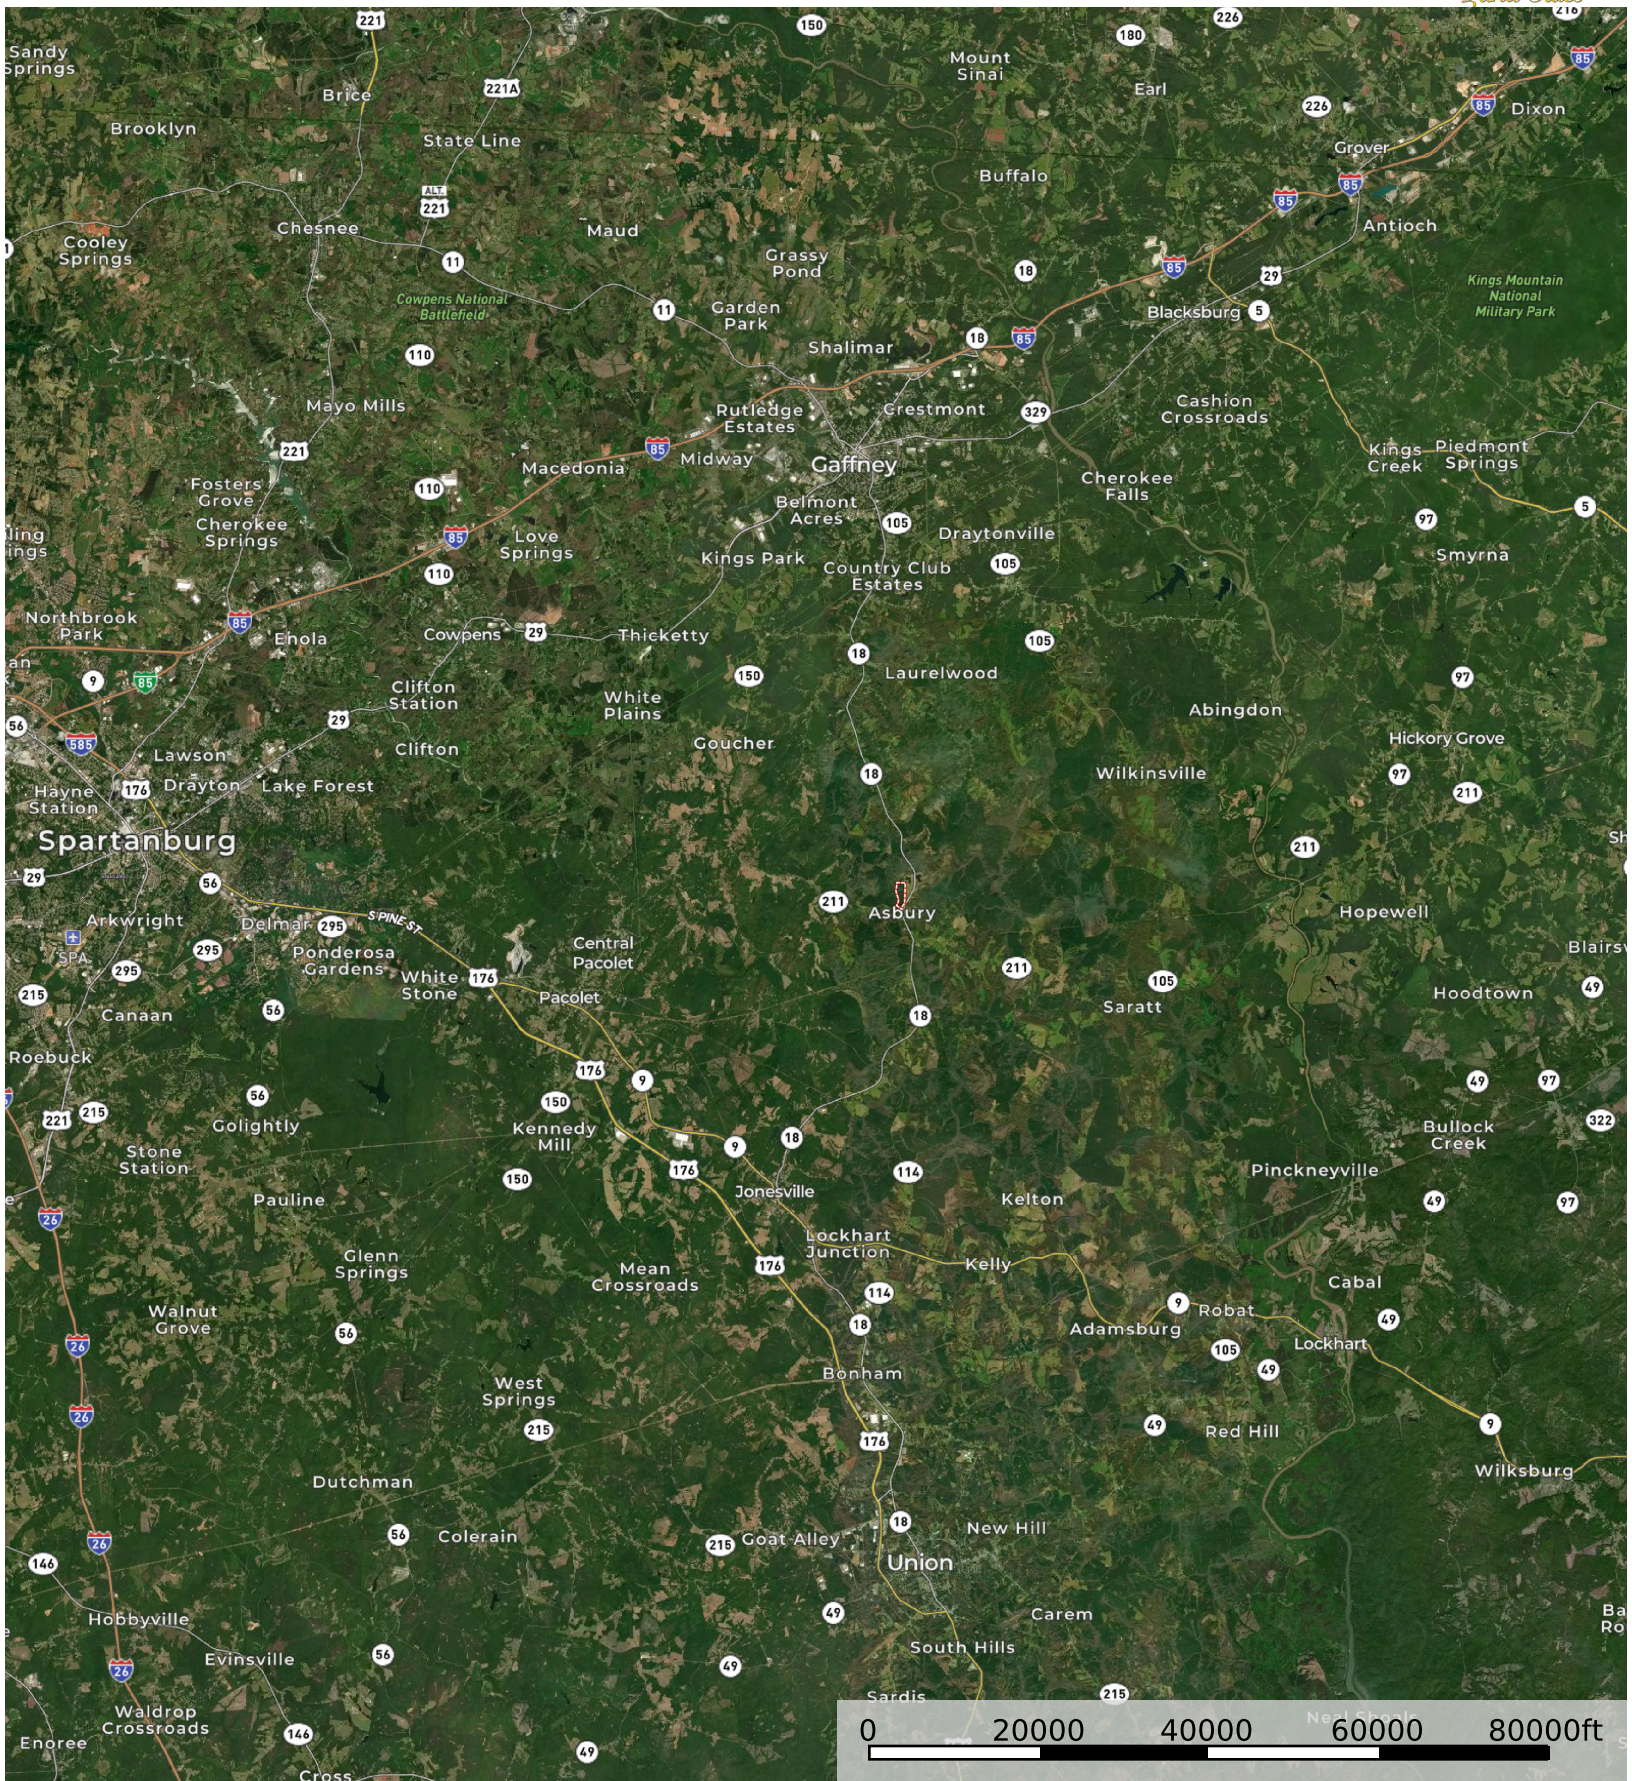

Union Hwy Tract

Cherokee County, South Carolina, 60 AC +/-

Union Hwy Tract