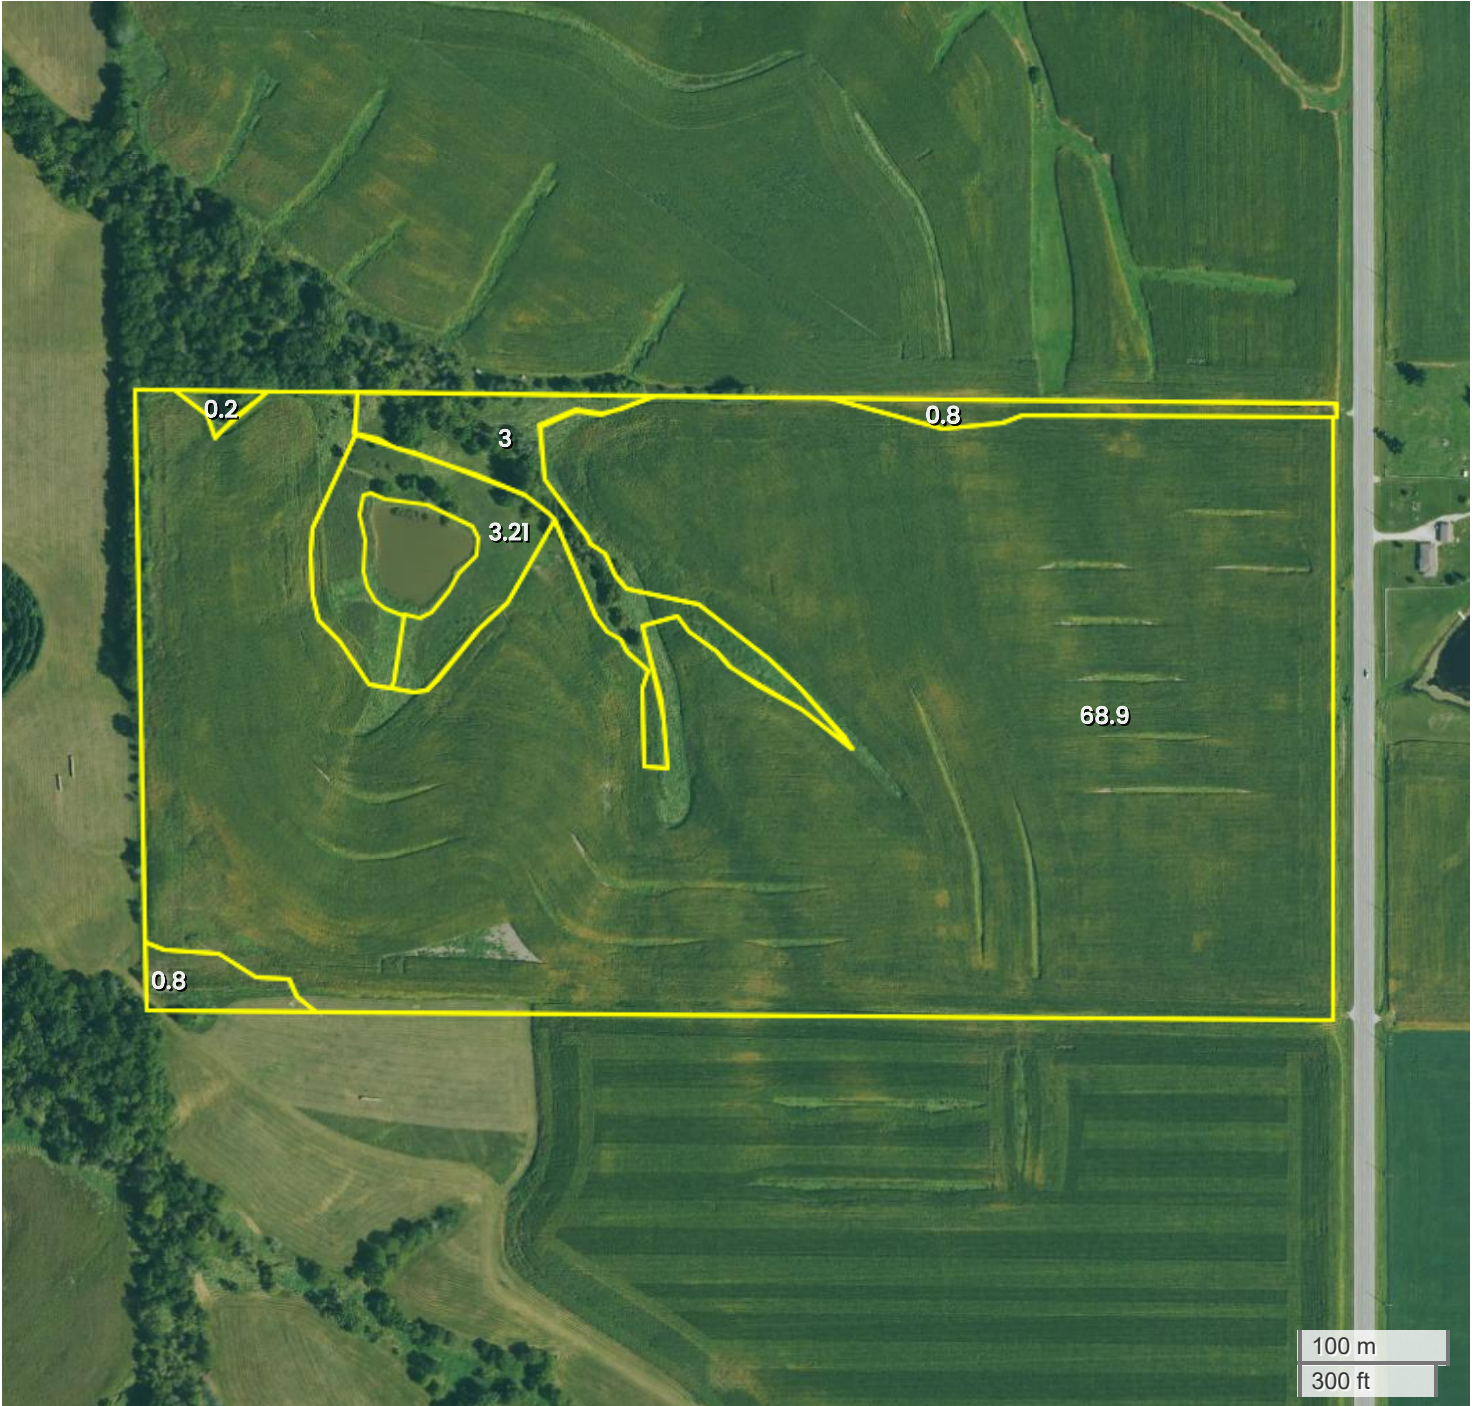

Longball Development, LLC (78.00 AC Total, 69.70 AC Tillable)

AERIAL MAP

Center: 40.791860, -93.504198

09-69N-23W

Clay Township

Wayne County, IA

FarmWorth, LLC makes no representations or warranties, express or implied, as to the accuracy of any information, data, numerical values, boundaries, or any other information generated through the use of FarmWorth.com. User is solely responsible for independently investigating and determining all information provided through FarmWorth.com prior to use and waives any and all claims against FarmWorth, LLC for any inaccuracies or inconsistencies in the information and/or data.