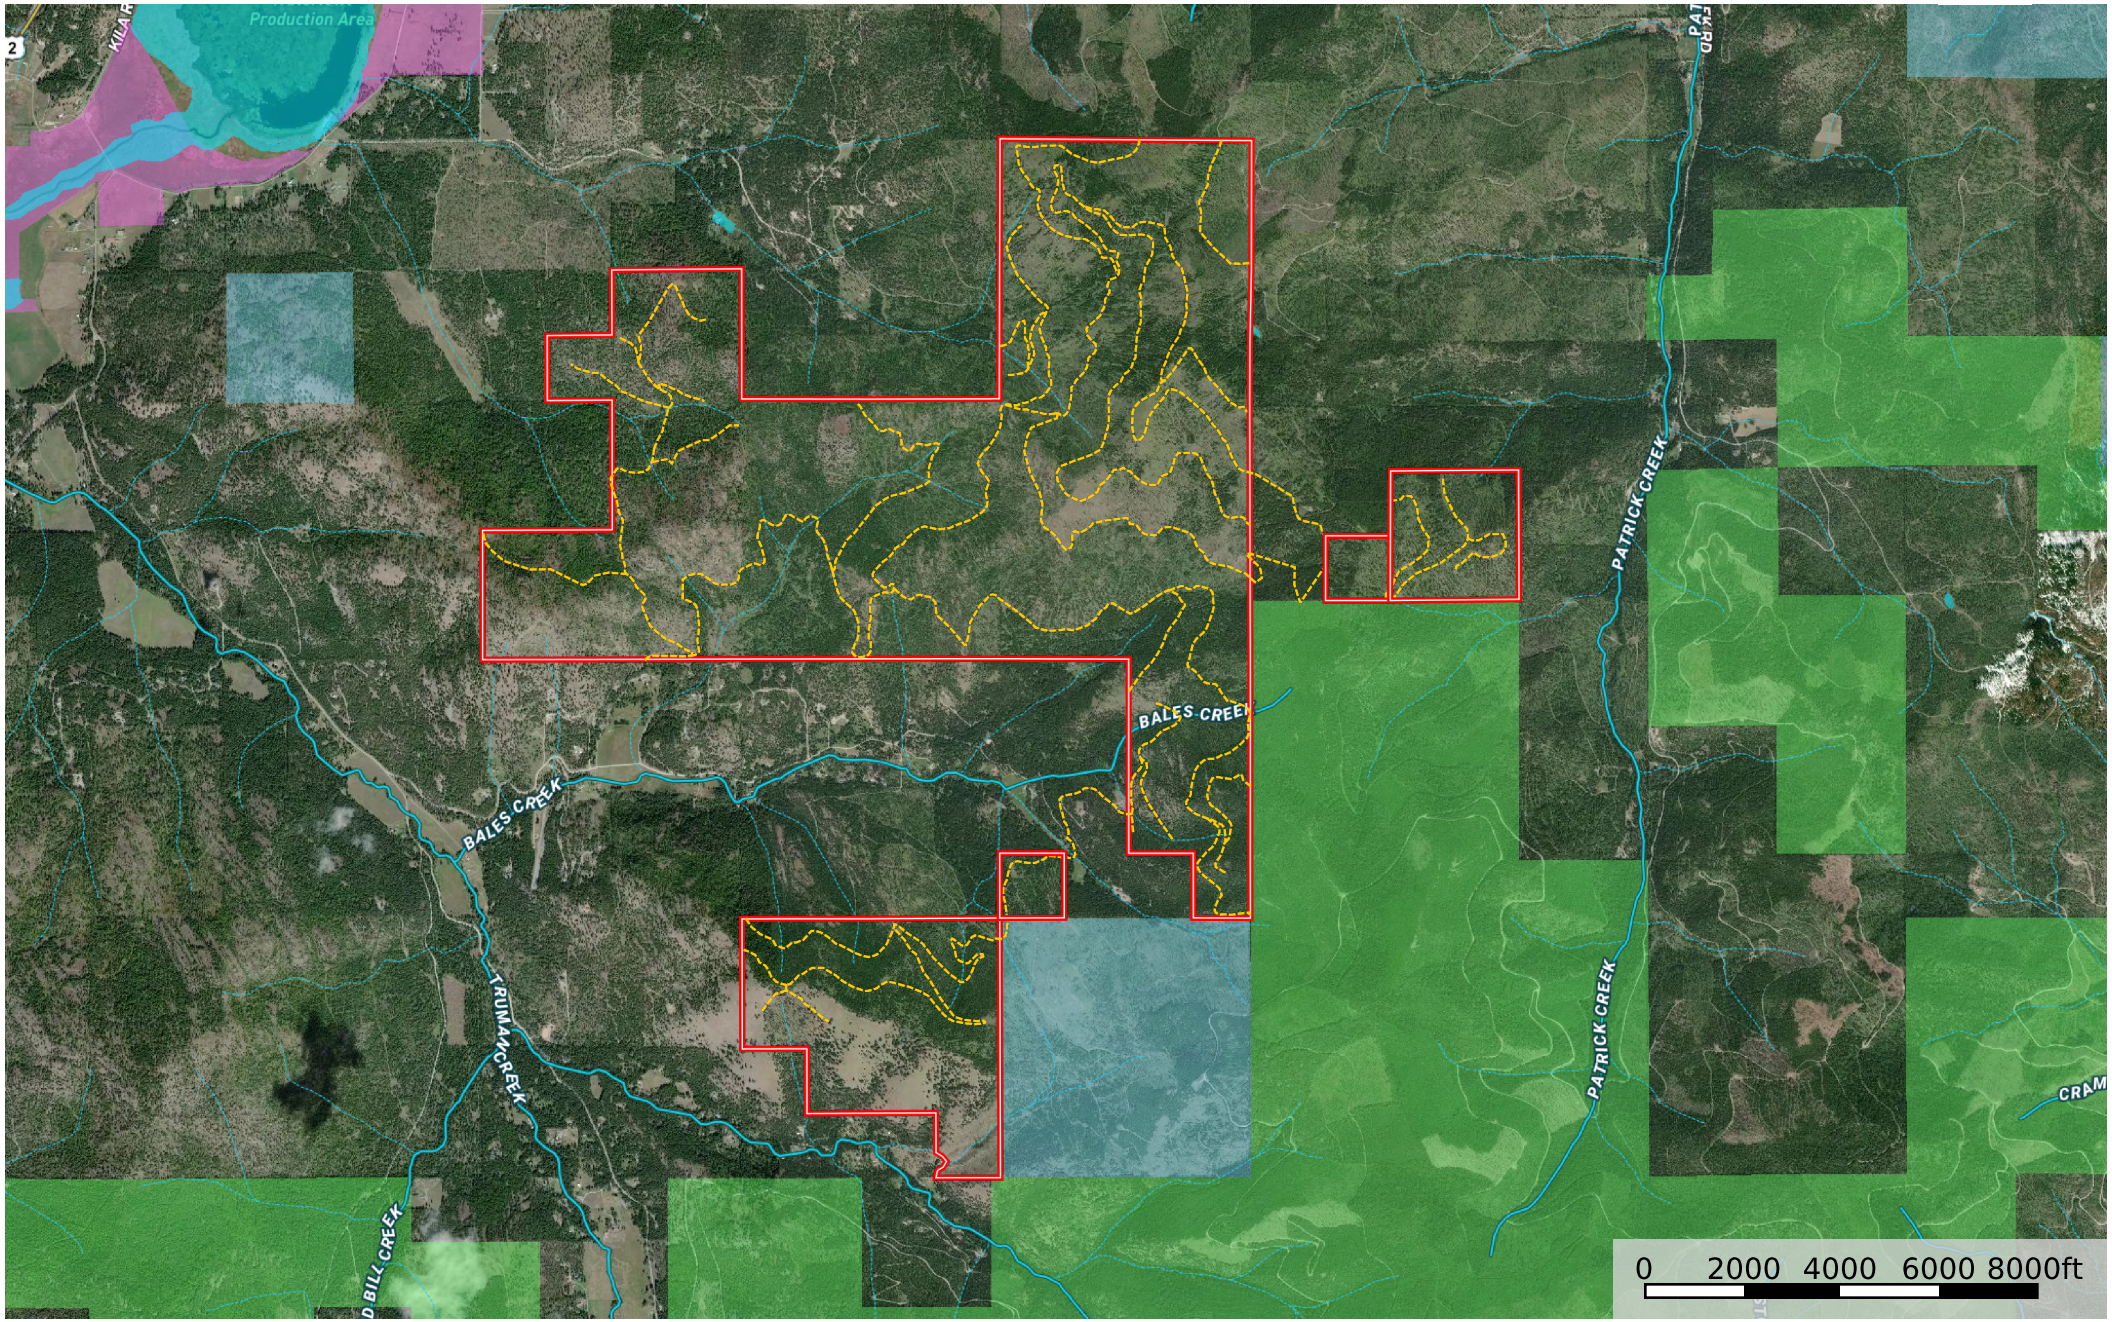

Coon Hollow Retreat Road Infrastructure Map

Flathead County, Montana, 3545 AC +/-

- Road / Trail
- Boundary
- Forest Service
- State Land
- Fish and Wildlife
- National Park
- Other
- BLM
- Local Government
- Stream, Intermittent
- River/Creek
- Water Body