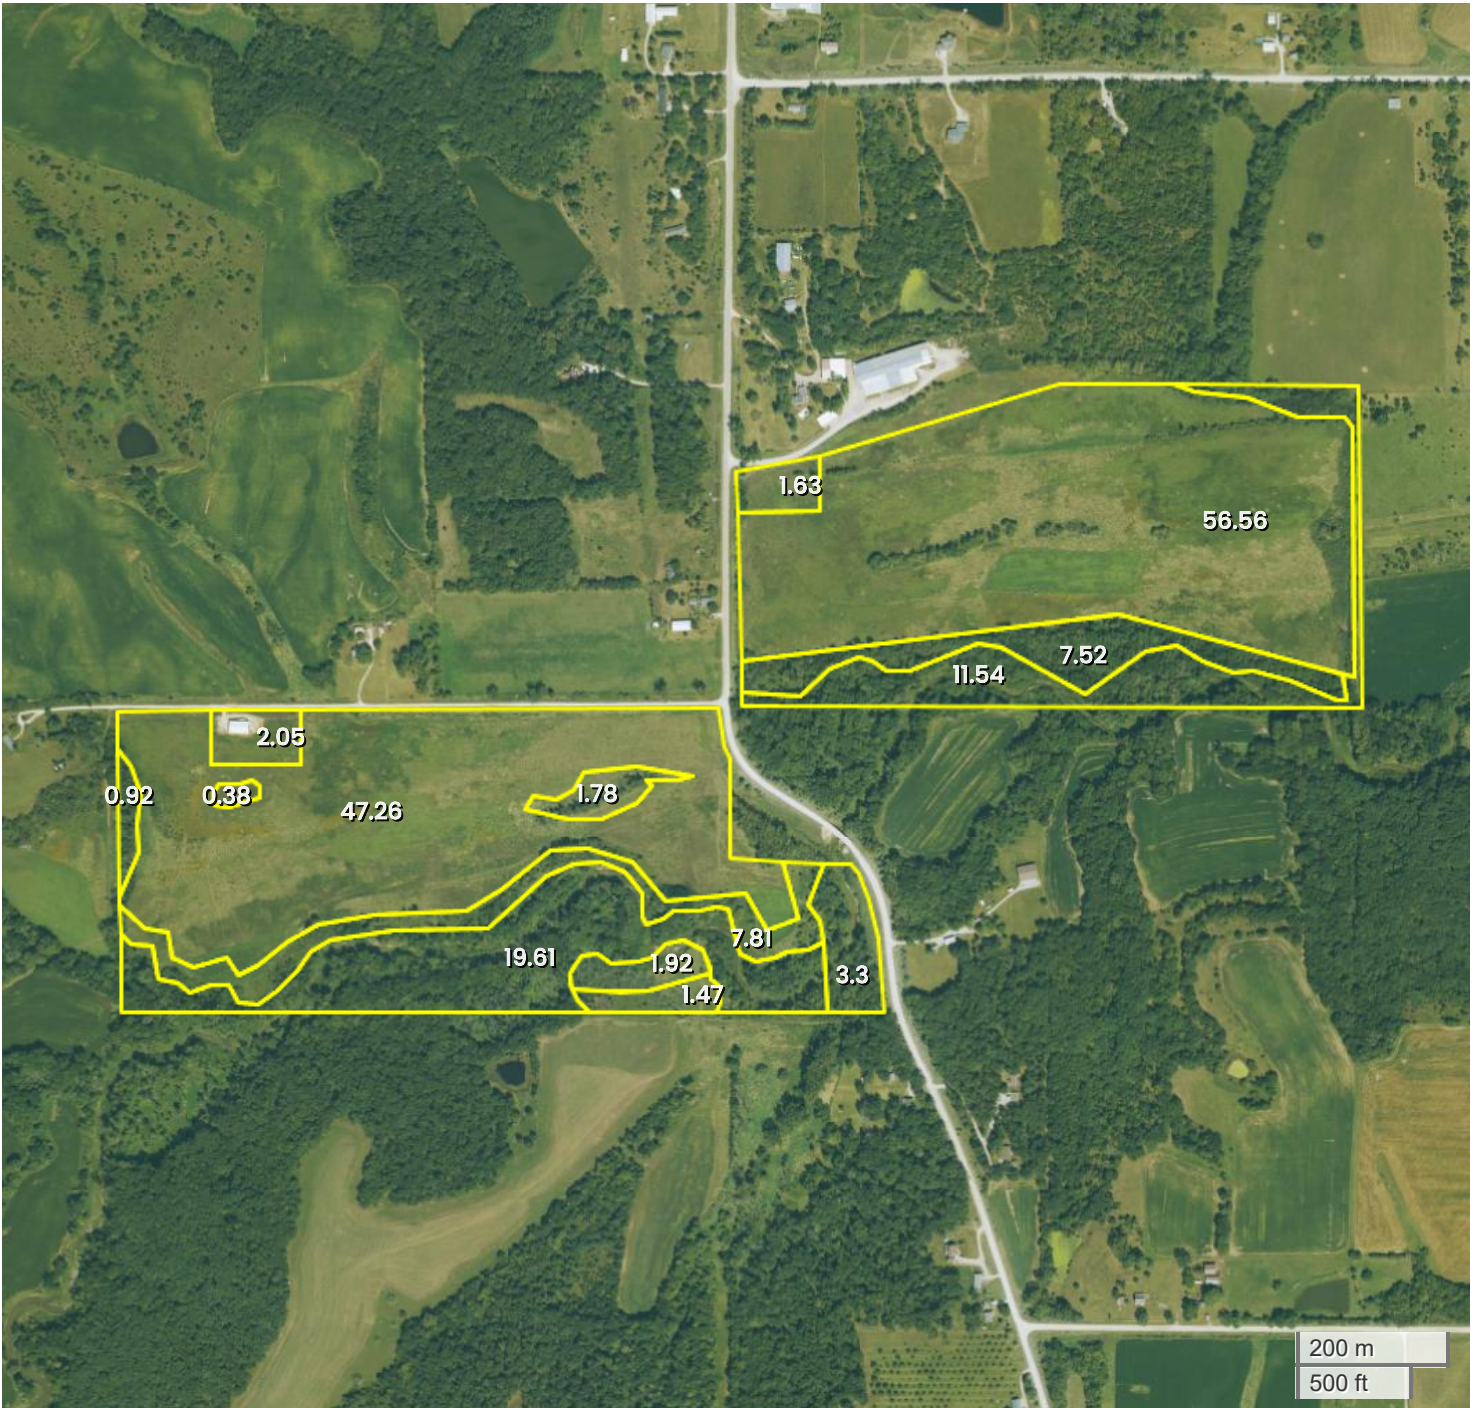

HUGHES FARMLAND
AERIAL MAP

Center: 41.213344, -93.770178

17-74N-25W
Virginia Township
Warren County, IA

FarmWorth, LLC makes no representations or warranties, express or implied, as to the accuracy of any information, data, numerical values, boundaries, or any other information generated through the use of FarmWorth.com. User is solely responsible for independently investigating and determining all information provided through FarmWorth.com prior to use and waives any and all claims against FarmWorth, LLC for any inaccuracies or inconsistencies in the information and/or data.